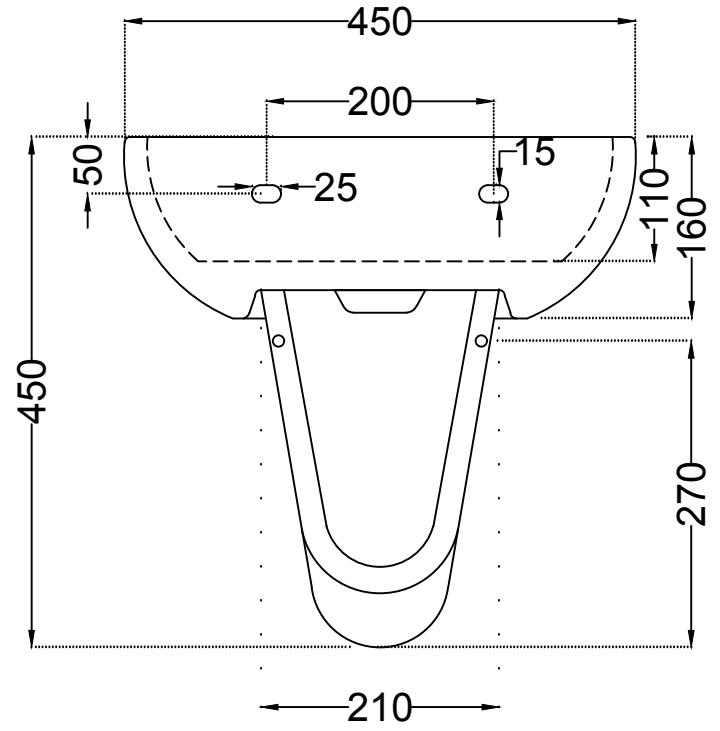

TOP VIEW

BACK VIEW

SIDE VIEW

	Jaquar Group Global Headquarters Plot No. 3, Sector- M-11, IMT Manesar Gurgaon, NCR - 122050, India E-mail : Sales: support@jaquar.com Customer Service : service@jaquar.com		ITEM CODE ECS-WHT-813+ECS-WHT-307
			ITEM TYPE WALL HUNG BASIN WITH HALF PEDESTAL
			ITEM SIZE 450x370x160 mm With pedestal 450 mm
	ALL DIMENSIONS ARE IN MM. (TOLERANCE ± 5 MM)		