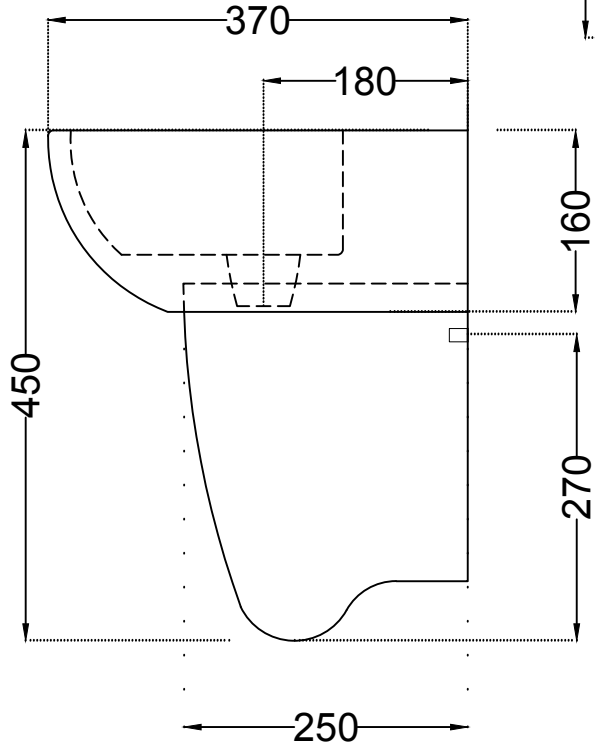

TOP VIEW

BACK VIEW

SIDE VIEW

	Jaquar Group Global Headquarters Plot No. 3, Sector- M-11, IMT Manesar Gurgaon, NCR - 122050, India E-mail : Sales: support@jaquar.com Customer Service : service@jaquar.com		ITEM CODE ECS-WHT-813+ECS-WHT-307
			ITEM TYPE WALL HUNG BASIN WITH HALF PEDESTAL
			ITEM SIZE 450x370x160 mm With pedestal 450 mm
	ALL DIMENSIONS ARE IN MM. (TOLERANCE ± 5 MM)		