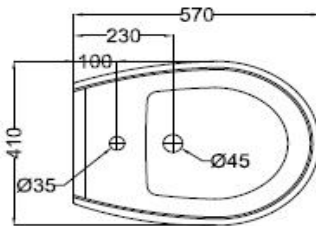

QPS-WHT-7151PM

SPECIFICATION DATA SHEET

PRODUCT DETAILS

Manufacturer :	Jaquar	Type:	Floor Mounted Bidet
Colour:	White		
Outlet	Vertical	Material:	Ceramic - Vitreous China
Technical Details:	Tap hole dia. $\varnothing 35 \pm 2$ mm.		
	ID of waste outlet hole dia. $\varnothing 45 \pm 3$ mm Horizontal distance between the centre line of the tap hole and the centre line of the waste outlet hole ≤ 130 mm		

PRODUCT IMAGE

TOP VIEW

SIDE VIEW

BACK VIEW

Product Dimension	410x570x420 mm	FEATURES
Product Weight	23.8 kg	Victorian Design, Coordinated collection, Anti Germ Glazed
ACCESSORIES INCLUDED		
Overflow hole cap		ZPS-WHT-9012B
Fixing screw		ZPS-SNS-FB02

CERTIFICATION

Compliance : EN 14688:2015 (E)

DISCLAIMER: Our every effort has been made to ensure factual accuracy, the information presented subject to changes due to requirements in different sites, markets and/ or countries. All dimensions are in mm (Tolerance ± 5 MM). Jaquar reserves the right to make the necessary amendments at any time without prior notice.