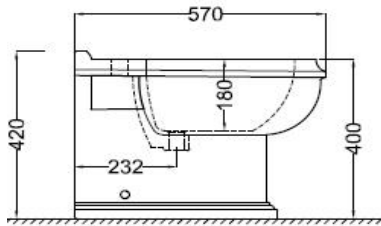

QPS-WHT-7151PM

SPECIFICATION DATA SHEET

PRODUCT DETAILS

Manufacturer :	Jaquar	Type:	Floor Mounted Bidet
Colour:	White		
Outlet	Vertical	Material:	Ceramic - Vitreous China
Technical Details:	Tap hole dia. $\varnothing 35 \pm 2$ mm.		
	ID of waste outlet hole dia. $\varnothing 45 \pm 3$ mm Horizontal distance between the centre line of the tap hole and the centre line of the waste outlet hole ≤ 130 mm		

PRODUCT IMAGE

TOP VIEW

SIDE VIEW

BACK VIEW

Product Dimension	410x570x420 mm	FEATURES
Product Weight	23.8 kg	Victorian Design, Coordinated collection, Anti Germ Glazed
ACCESSORIES INCLUDED		
Overflow hole cap		ZPS-WHT-9012B
Fixing screw		ZPS-SNS-FB02

CERTIFICATION

Compliance : EN 14688:2015 (E)

DISCLAIMER: Our every effort has been made to ensure factual accuracy, the information presented subject to changes due to requirements in different sites, markets and/ or countries. All dimensions are in mm (Tolerance ± 5 MM). Jaquar reserves the right to make the necessary amendments at any time without prior notice.