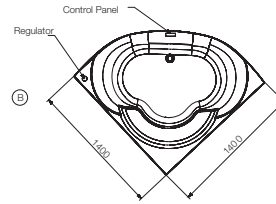

Image is only for illustration purpose

Model :	Fusion
Category:	Whirlpool Water System
Code:	JWP-WHT-GMI140WX
Size (mm):	1400 X 1400 X 450
Material:	Acrylic PMMA
Reinforcement:	PU GREEN
Accessories Included:	<ul style="list-style-type: none"> - Drain & Overflow with Filler - Frame SS202 - Headrest
Accessories Excluded:	Angular Panel: JWA-WHT-FUSNCPX
Features	<ul style="list-style-type: none"> Water Pump : 1 Hp@50 Hz Water Jets : 6 Back Jets: 4 Keypad Control Air Regulator Water Level Sensor Chromotherapy Disinfection Vaccum Suction Breaker 3 Tier Testing