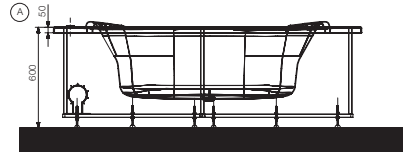

Image is only for illustration purpose

Model :	Fusion
Category:	Whirlpool Water System
Code:	JWP-WHT-GMI140WX
Size (mm):	1400 X 1400 X 450
Material:	Acrylic PMMA
Reinforcement:	PU GREEN
Accessories Included:	<ul style="list-style-type: none"> - Drain & Overflow with Filler - Frame SS202 - Headrest
Accessories Excluded:	Angular Panel: JWA-WHT-FUSNCPX
Features	<ul style="list-style-type: none"> Water Pump : 1 Hp@50 Hz Water Jets : 6 Back Jets: 4 Keypad Control Air Regulator Water Level Sensor Chromotherapy Disinfection Vaccum Suction Breaker 3 Tier Testing