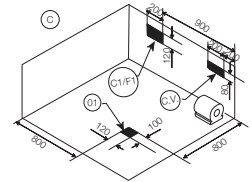

Image is only for illustration purpose

Model :	Fusion
Category:	Whirlpool Water System
Code:	JWP-WHT-GMI140WX
Size (mm):	1400 X 1400 X 450
Material:	Acrylic PMMA
Reinforcement:	PU GREEN
Accessories Included:	<ul style="list-style-type: none"> - Drain & Overflow with Filler - Frame SS202 - Headrest
Accessories Excluded:	Angular Panel: JWA-WHT-FUSNCPX
Features	<ul style="list-style-type: none"> Water Pump : 1 Hp@50 Hz Water Jets : 6 Back Jets: 4 Keypad Control Air Regulator Water Level Sensor Chromotherapy Disinfection Vaccum Suction Breaker 3 Tier Testing