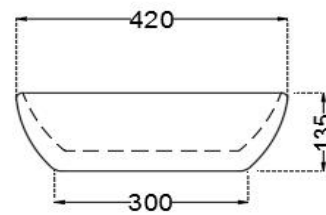

SPECIFICATION DATA SHEET
PRODUCT DETAILS

Manufacturer	Jaquar	Type	Table top basin
Outlet	Vertical	Colour	White
Technical Details	ID of waste outlet hole $\varnothing 45 \pm 3$ mm	Material	Ceramic - Vitreous China
	Vertical distance between the Bowl edge and the centre line of the waste outlet hole ≤ 210 mm		

PRODUCT IMAGE

TECHNICAL DRAWING

TOP VIEW

SIDE VIEW

Product Dimension	420x420x135 mm	FEATURES Rectangular shaped and anti germ glaze.
Basin Inner Dimension	400x400x100 mm	
Product Weight	8.5 kg	

CERTIFICATION
Compliance : EN 997 :2012+A1 2015 (E) ,MS 2578: 2014, AMD. 1: 2017, SANS 497:2011
All technical dimensions are in accordance to British standards, Bureau of Indian Standards

DISCLAIMER: Our every effort has been made to ensure factual accuracy, the information presented subject to changes due to requirements in different sites, markets and/ or countries. All dimensions are in mm (Tolerance ± 5 MM). Jaquar reserves the right to make the necessary amendments at any time without prior notice.