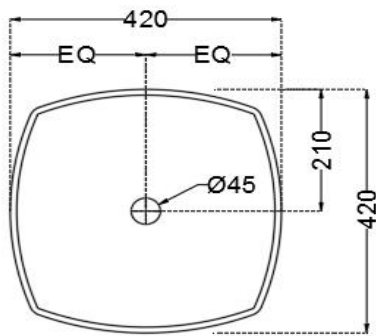

SPECIFICATION DATA SHEET
PRODUCT DETAILS

Manufacturer	Jaquar	Type	Table top basin
Outlet	Vertical	Colour	White
Technical Details	ID of waste outlet hole $\varnothing 45 \pm 3$ mm	Material	Ceramic - Vitreous China
	Vertical distance between the Bowl edge and the centre line of the waste outlet hole ≤ 210 mm		

PRODUCT IMAGE

TECHNICAL DRAWING

TOP VIEW

SIDE VIEW

Product Dimension	420x420x135 mm	FEATURES Rectangular shaped and anti germ glaze.
Basin Inner Dimension	400x400x100 mm	
Product Weight	8.5 kg	

CERTIFICATION
Compliance : EN 997 :2012+A1 2015 (E) ,MS 2578: 2014, AMD. 1: 2017, SANS 497:2011
All technical dimensions are in accordance to British standards, Bureau of Indian Standards

DISCLAIMER: Our every effort has been made to ensure factual accuracy, the information presented subject to changes due to requirements in different sites, markets and/ or countries. All dimensions are in mm (Tolerance ± 5 MM). Jaquar reserves the right to make the necessary amendments at any time without prior notice.