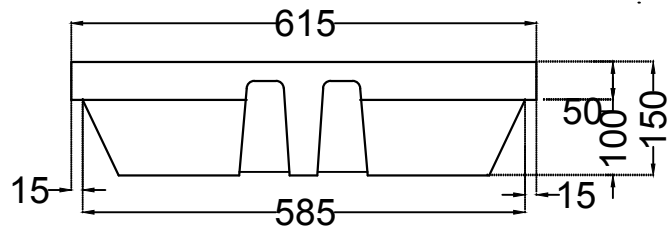

TOP VIEW

BACK VIEW

SIDE VIEW

	Jaquar Group Global Headquarters Plot No. 3, Sector- M-11, IMT Manesar Gurgaon, NCR - 122050, India E-mail : Sales: support@jaquar.com Customer Service : service@jaquar.com	ITEM CODE	DRS-WHT-37601
		ITEM TYPE	COUNTER TOP BASIN
		ITEM SIZE	615x415x150 mm
ALL DIMENSIONS ARE IN MM. (TOLERANCE ± 5 MM)			