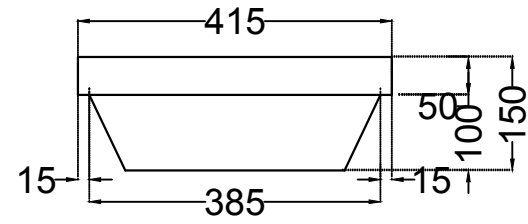

TOP VIEW

BACK VIEW

SIDE VIEW

	Jaquar Group Global Headquarters Plot No. 3, Sector- M-11, IMT Manesar Gurgaon, NCR - 122050, India E-mail : Sales: support@jaquar.com Customer Service : service@jaquar.com	ITEM CODE	DRS-WHT-37601
		ITEM TYPE	COUNTER TOP BASIN
		ITEM SIZE	615x415x150 mm
ALL DIMENSIONS ARE IN MM. (TOLERANCE ± 5 MM)			