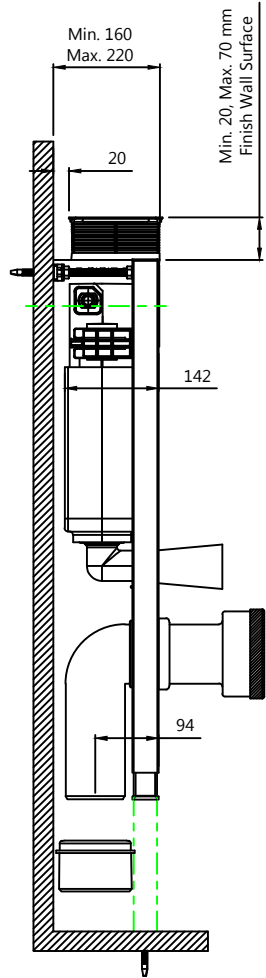

JCS-WHT-2431FS

Single Piece Concealed Cistern Body (Front or Top Actuation) with Floor Mounting Frame, Installation Kit and "S-Type" Drain Pipe Connection Set for Wall Hung WC (without Flush Control Plate)

WASTE BEND

STRAIGHT PIPE

OUTLET PIPE ADAPTOR

PLUG