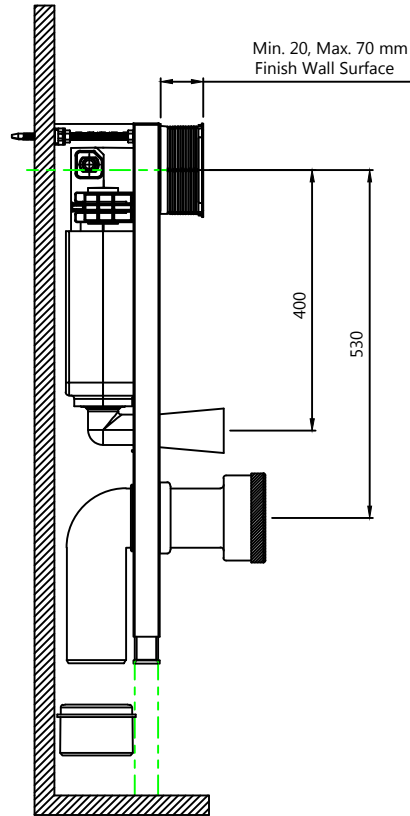

JCS-WHT-2431FS

Single Piece Concealed Cistern Body (Front or Top Actuation) with Floor Mounting Frame, Installation Kit and "S-Type" Drain Pipe Connection Set for Wall Hung WC (without Flush Control Plate)

WASTE BEND

STRAIGHT PIPE

OUTLET PIPE ADAPTOR

PLUG