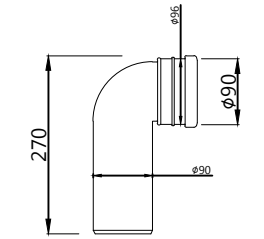

JCS-WHT-2431FS

Single Piece Concealed Cistern Body (Front or Top Actuation) with Floor Mounting Frame, Installation Kit and "S-Type" Drain Pipe Connection Set for Wall Hung WC (without Flush Control Plate)

WASTE BEND

STRAIGHT PIPE

OUTLET PIPE ADAPTOR

PLUG