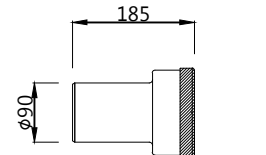

JCS-WHT-2431FS

Single Piece Concealed Cistern Body (Front or Top Actuation) with Floor Mounting Frame, Installation Kit and "S-Type" Drain Pipe Connection Set for Wall Hung WC (without Flush Control Plate)

WASTE BEND

STRAIGHT PIPE

OUTLET PIPE ADAPTOR

PLUG