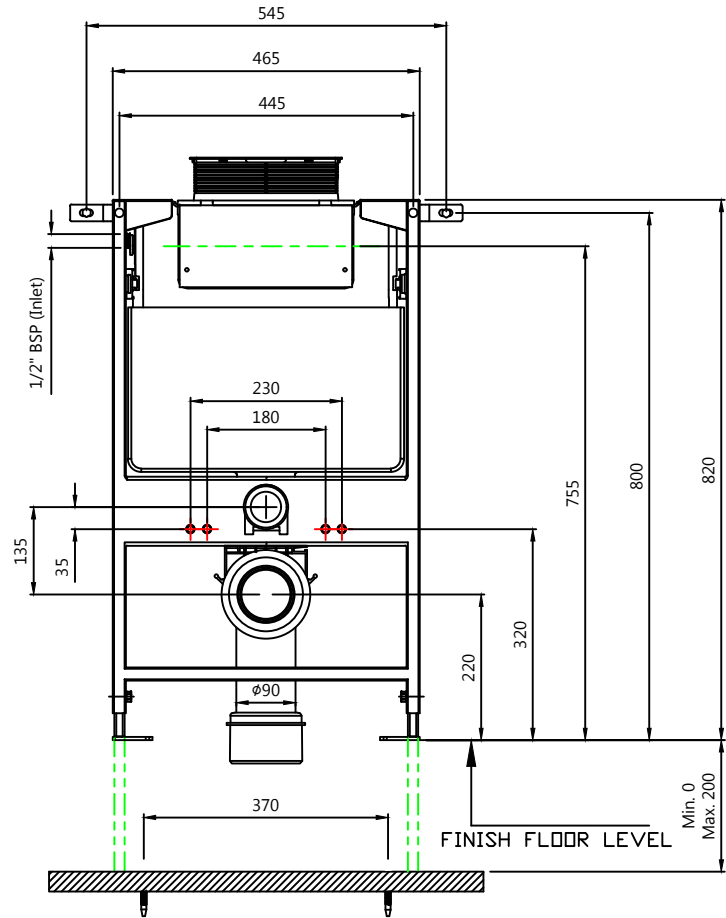

JCS-WHT-2431FS

Single Piece Concealed Cistern Body (Front or Top Actuation) with Floor Mounting Frame, Installation Kit and "S-Type" Drain Pipe Connection Set for Wall Hung WC (without Flush Control Plate)

WASTE BEND

STRAIGHT PIPE

OUTLET PIPE ADAPTOR

PLUG