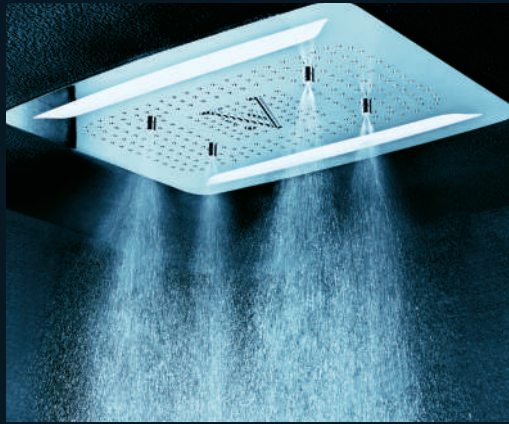

## **ShowerTronic** **iV2**

ShowerTronic iV2 has 2 electronic valves to control the flow of hot and cold water to a choice of 3 different water outlets.

## **ShowerTronic** **iV6**

ShowerTronic iV6 has 6 electronic valves to control and disseminate water to as many as 6 different outlet options in your shower, including the body shower outlets that may be used simultaneously.

## RAINJOY, THE SHOWER-SPA, WORKS BEST WITH SHOWERTRONIC

Rainjoy from Artize is the next step in extra large, concealed, overhead showers. Featuring clean, aesthetic lines, and an enviable size, Rainjoy is a shower that envelops you with an array of soothing sensations inspired by nature's brilliant, rejuvenating ways with water.

Offering a choice of showering modes like Rain, Intense, Waterfall and even Mist, the Rainjoy showering experience is a complete body bath that envelops the senses like a session at the spa!