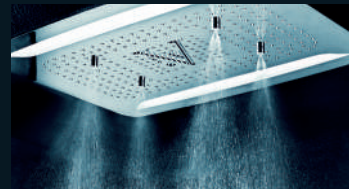

### RAIN

Welcome the emptying of the clouds with arms wide open.

The Rain mode lets you enjoy an extra-large overhead shower zone for a complete body bath. With pearls of water streaming from every jet on the large shower head, the Rain mode's generous coverage is as rejuvenating as the monsoon's first downpour.

### INTENSE

Feel the drums of the rain gods play a thrilling tune on your skin.

Concentrating a powerful flow of heavy drops into a small area from the central jets, the Intense mode is spread perfectly to fall on your head and shoulders, and relax and recharge you in minutes.

### MIST

Lose yourself in the kiss of a million droplets a minute.

Four nozzles recreate the joy of being in a cloud as the Mist mode's floating blanket of feather-touch droplets gently covers you with freshness. Mist spray is created by forcing water through tiny holes, and this mode is great for hot summer days or after a long, hard work-out.