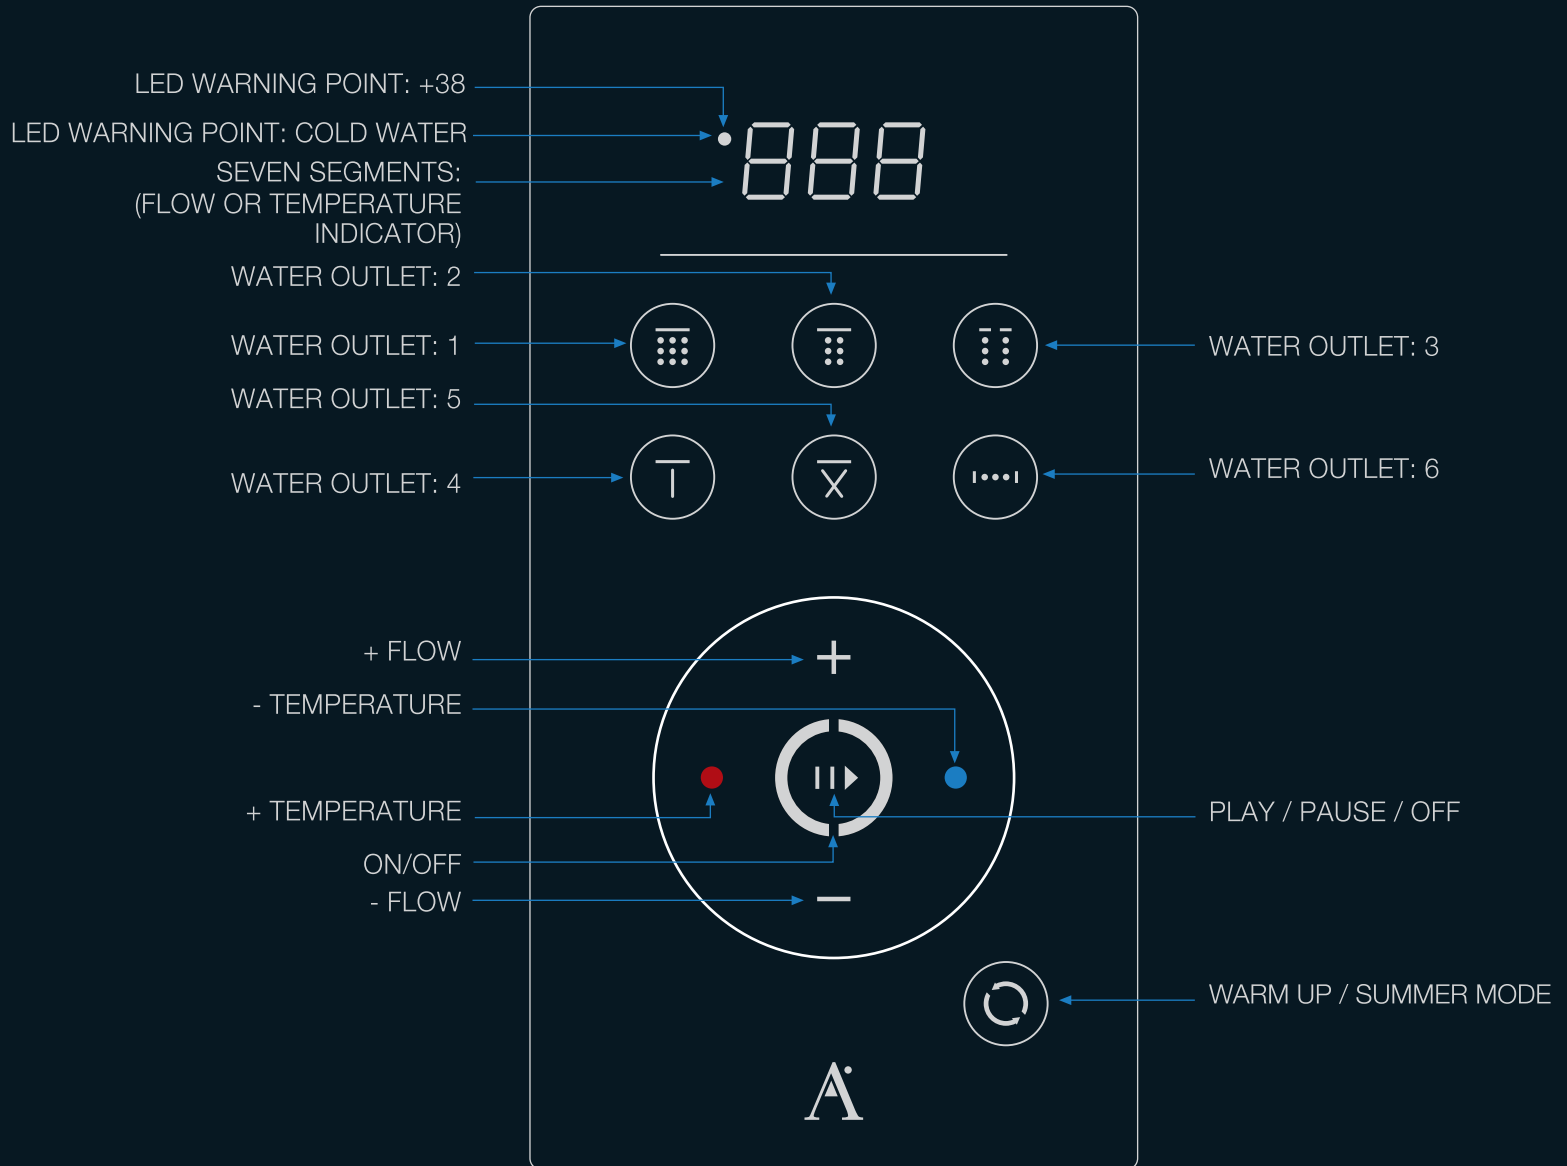

THE SHOWERTRONIC TOUCHPAD