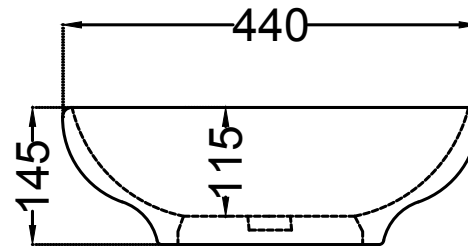

TOP VIEW

BOTTOM VIEW

SIDE VIEW

	<b>Jaquar Group</b> Global Headquarters Plot No. 3, Sector- M-11, IMT Manesar Gurgaon, NCR - 122050, India E-mail : Sales: <a href="mailto:support@jaquar.com">support@jaquar.com</a> Customer Service : <a href="mailto:service@jaquar.com">service@jaquar.com</a>		ITEM CODE AIS-WHT-101903
			ITEM TYPE TABLE TOP BASIN
			ITEM SIZE 440x390x145 mm
	ALL DIMENSIONS ARE IN MM. (TOLERANCE ± 5 MM)		