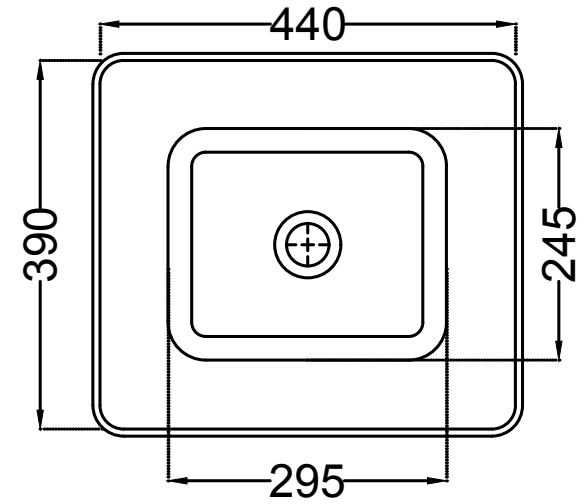

TOP VIEW

BOTTOM VIEW

SIDE VIEW

	<b>Jaquar Group</b> Global Headquarters Plot No. 3, Sector- M-11, IMT Manesar Gurgaon, NCR - 122050, India E-mail : Sales: <a href="mailto:support@jaquar.com">support@jaquar.com</a> Customer Service : <a href="mailto:service@jaquar.com">service@jaquar.com</a>		ITEM CODE AIS-WHT-101903
			ITEM TYPE TABLE TOP BASIN
			ITEM SIZE 440x390x145 mm
	ALL DIMENSIONS ARE IN MM. (TOLERANCE ± 5 MM)		