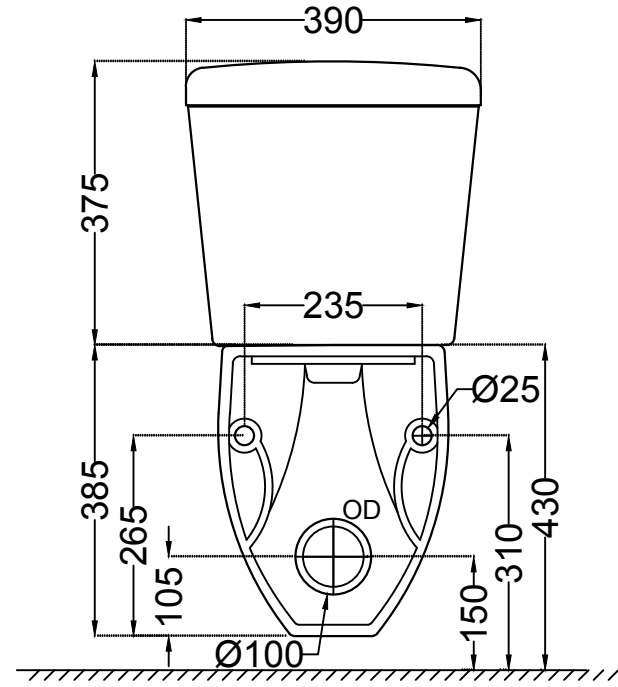

TOP VIEW

BACK VIEW

SIDE VIEW

	Jaquar Group Global Headquarters Plot No. 3, Sector- M-11, IMT Manesar Gurgaon, NCR - 122050, India E-mail : Sales: support@jaquar.com Customer Service : service@jaquar.com		ITEM CODE ECS-WHT-351SPPZ
			ITEM TYPE EXTENDED WALL HUNG-WC
			ITEM SIZE 390X665X760 mm
	ALL DIMENSIONS ARE IN MM. (TOLERANCE ± 5 MM)		