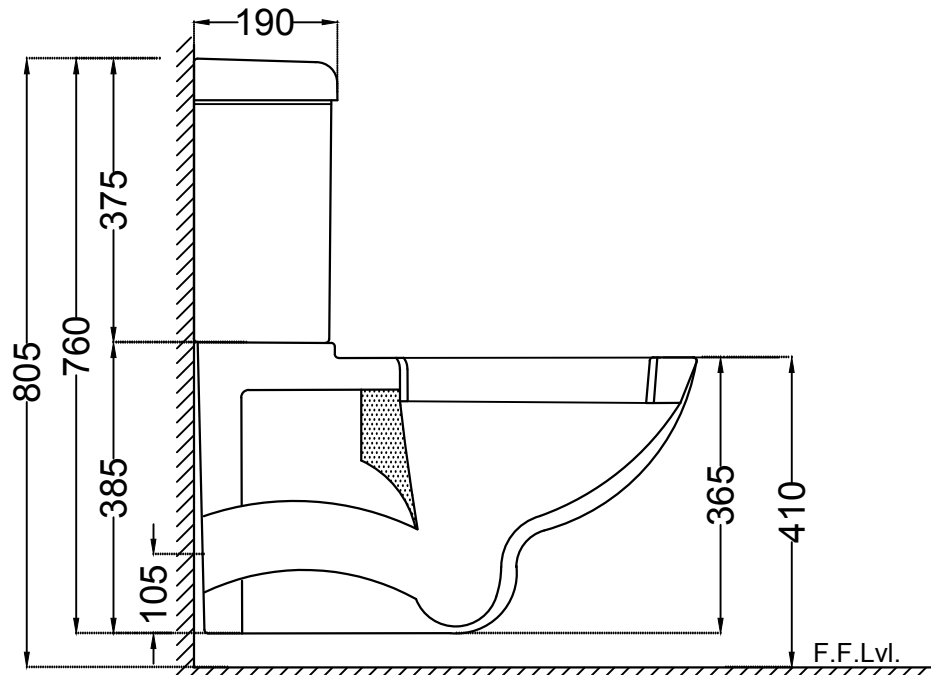

TOP VIEW

BACK VIEW

SIDE VIEW

	Jaquar Group Global Headquarters Plot No. 3, Sector- M-11, IMT Manesar Gurgaon, NCR - 122050, India E-mail : Sales: support@jaquar.com Customer Service : service@jaquar.com		ITEM CODE ECS-WHT-351SPPZ
			ITEM TYPE EXTENDED WALL HUNG-WC
			ITEM SIZE 390X665X760 mm
	ALL DIMENSIONS ARE IN MM. (TOLERANCE ± 5 MM)		