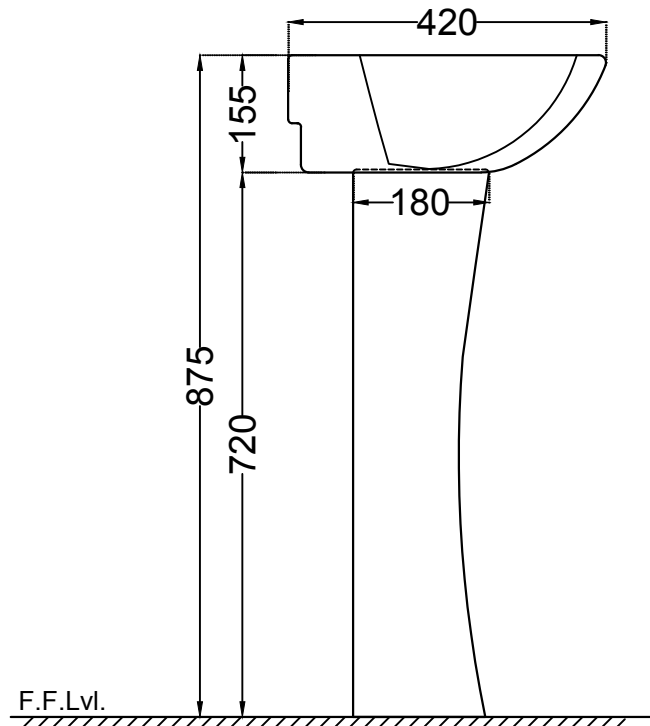

TOP VIEW

SIDE VIEW

BACK VIEW

	Jaquar Group Global Headquarters Plot No. 3, Sector- M-11, IMT Manesar Gurgaon, NCR - 122050, India E-mail : Sales: support@jaquar.com Customer Service : service@jaquar.com		ITEM CODE ECS-WHT-805+ECS-WHT-301
			ITEM TYPE WALL HUNG BASIN WITH FULL PEDESTAL
			ITEM SIZE 515x420x195 mm With pedestal height 875 mm
	ALL DIMENSIONS ARE IN MM. (TOLERANCE ± 5 MM)		