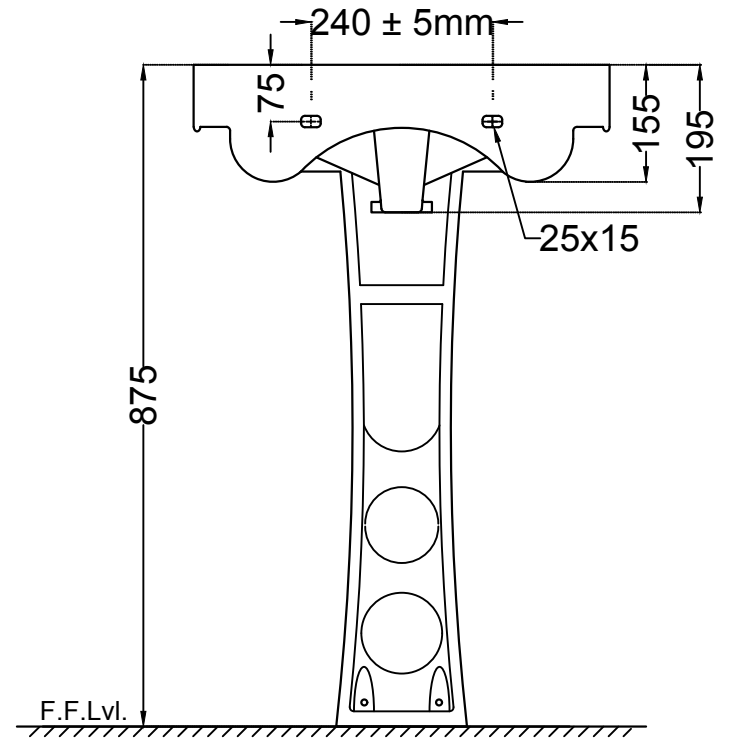

TOP VIEW

SIDE VIEW

BACK VIEW

	Jaquar Group Global Headquarters Plot No. 3, Sector- M-11, IMT Manesar Gurgaon, NCR - 122050, India E-mail : Sales: support@jaquar.com Customer Service : service@jaquar.com		ITEM CODE ECS-WHT-805+ECS-WHT-301
			ITEM TYPE WALL HUNG BASIN WITH FULL PEDESTAL
			ITEM SIZE 515x420x195 mm With pedestal height 875 mm
	ALL DIMENSIONS ARE IN MM. (TOLERANCE ± 5 MM)		