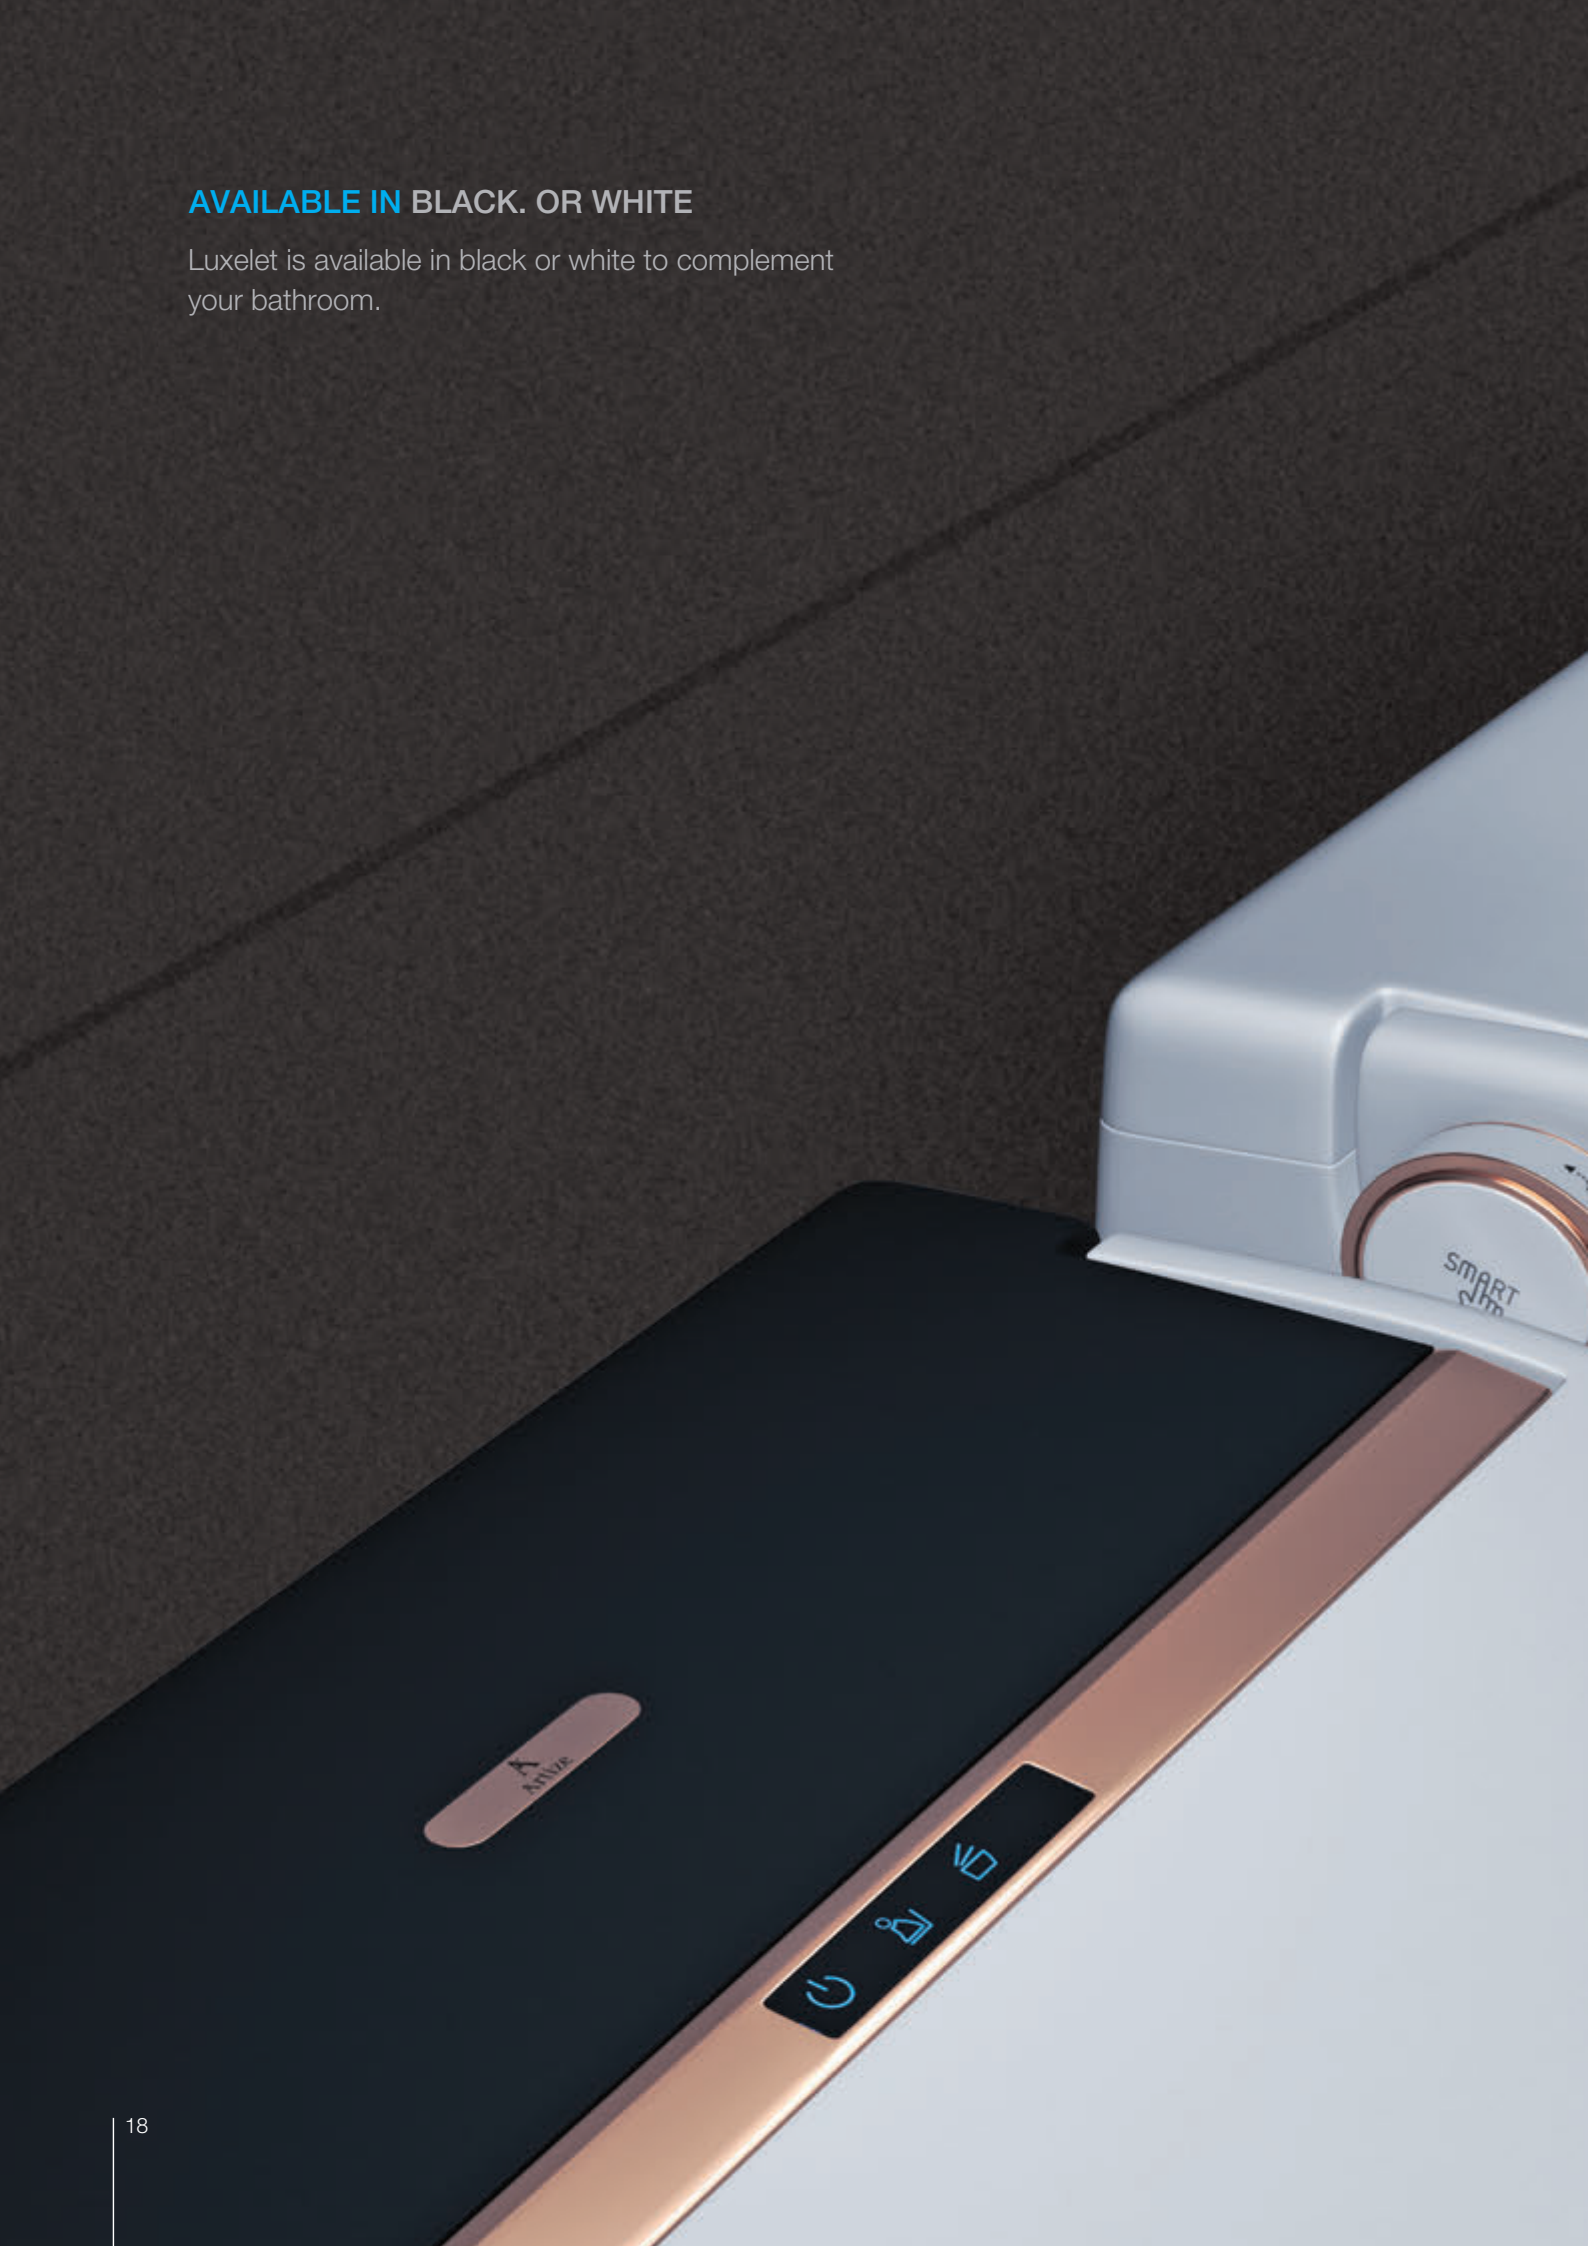

Anti-bacterial nozzle: The self-cleansing nozzle ensures that hygiene is uncompromised

REMOTE CONTROL

- Instant warm water
- Manual nozzle position
- On-board operation
- Night light
- Microwave sensor opening

MANUAL CONTROL KNOB

A choice of control options including the ergonomically placed Smart Knob.

AVAILABLE IN BLACK. OR WHITE

Luxelet is available in black or white to complement your bathroom.

Note: Luxelet WC performs best when installed and used in conjunction with Artize products and accessories that are specially designed to be compatible with Luxelet.