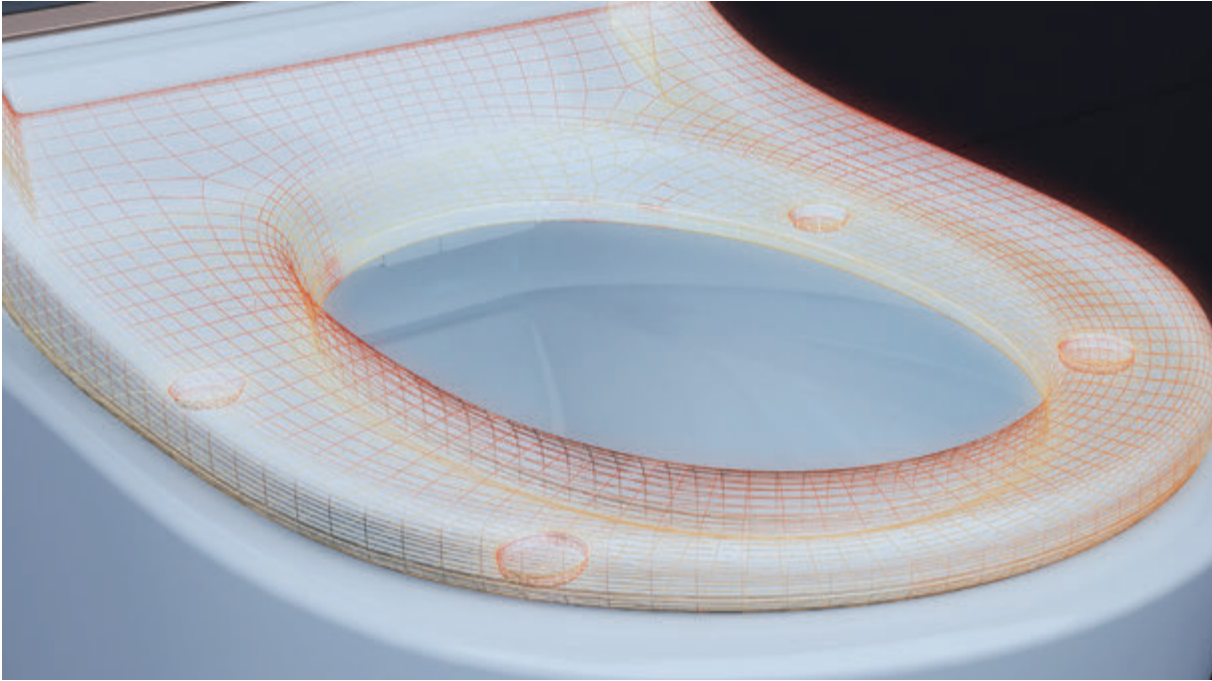

**LIFE-CHANGING HYGIENE,
CONVENIENCE AND SENSE.**

Artize's Luxelet brings together an array of features that deliver unprecedented levels of hygiene, comfort and convenience. Experience some of these to know why you'll never be able to go back to other toilets ever again.

SENSOR ACTIVATED SEAT COVER:

The seat cover automatically opens as you approach. After use, the flush is activated automatically and eliminates the bowl residue, and the seat cover also closes gently.

Seat cover temperature control: Adjust the seat temperature to your liking

Auto flush: Automatic flushing ensures the bathroom stays fresh

Anti-bacterial clean glaze: A surface that prevents the growth of germs and is easy to clean too

LED night light: At night, the in-built light is a great convenience

Feminine wash: Different wash options to suit your anatomy and hygiene needs

Water inlet filter: The water comes filtered to prevent any clogging or contamination

Rear wash: Designed to offer thorough cleaning and hands-free hygiene