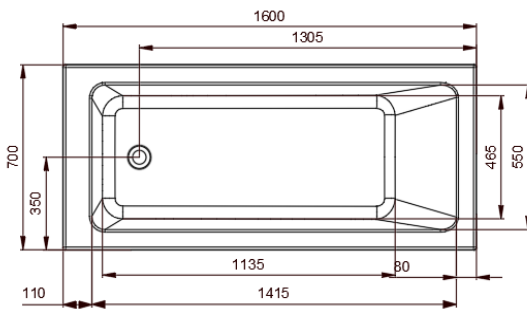

Range Name	Fonte 160
Category	Built in Bath tub with frame
Code:	JBT-WHT-FONT160FX

Image is only for illustration purpose

Size (mm):	1600 x 700 x 420		
Material:	Acrylic PMMA		
Reinforcement:	PU GREEN		
Accessories Included:			
Accessories Excluded:		Features	Anti Slip Base

Bathtub with MS Frame