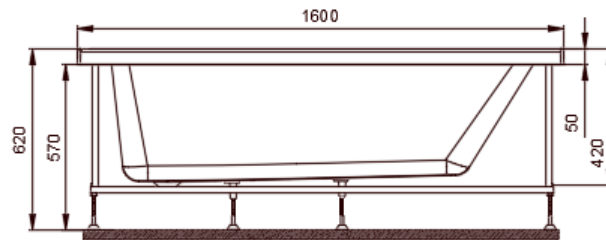

Range Name	Fonte 160
Category	Built in Bath tub with frame
Code:	JBT-WHT-FONT160FX

Image is only for illustration purpose

Size (mm):	1600 x 700 x 420		
Material:	Acrylic PMMA		
Reinforcement:	PU GREEN		
Accessories Included:			
Accessories Excluded:		Features	Anti Slip Base

Bathtub with MS Frame