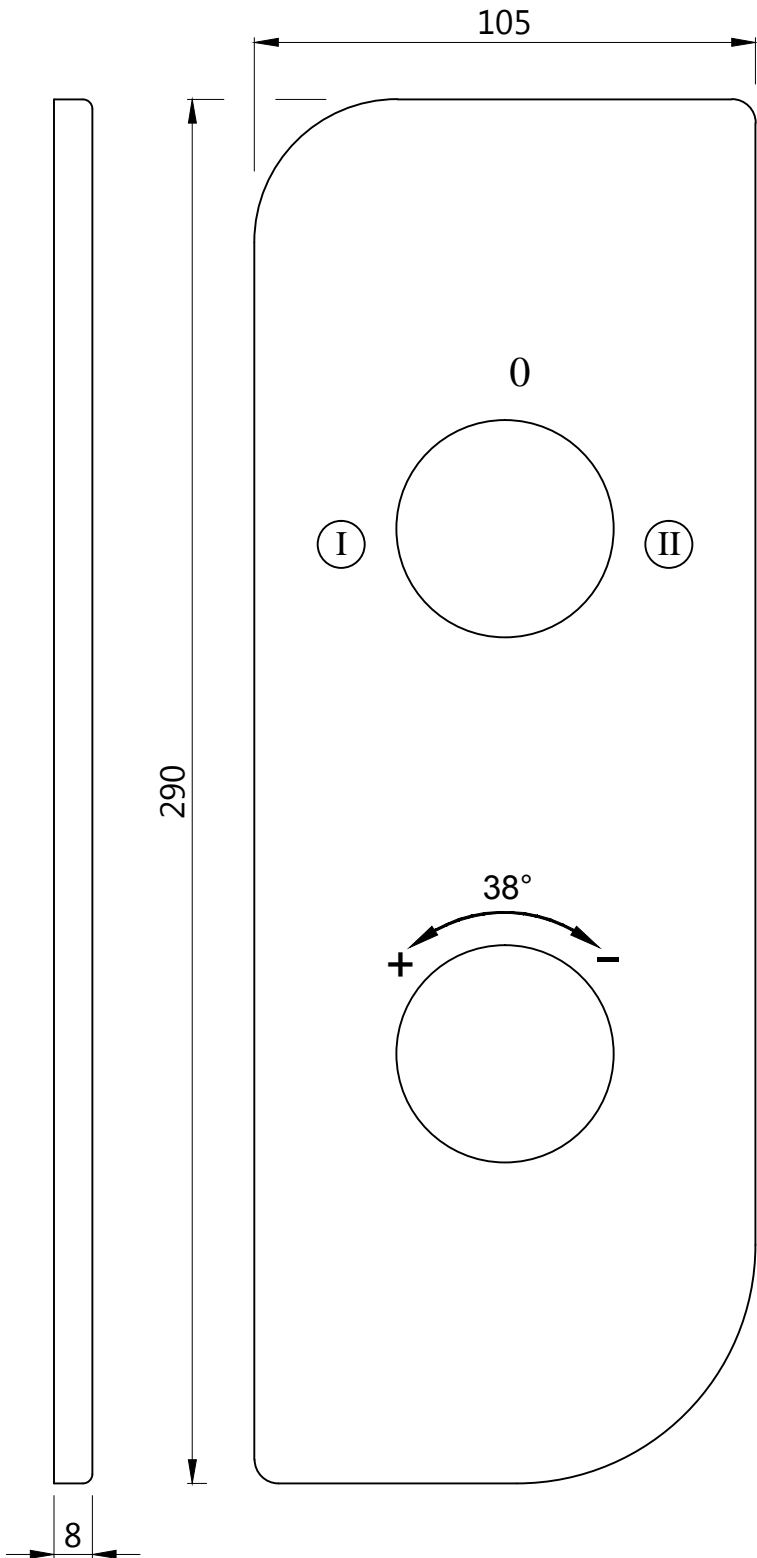

Aquamax Exposed Part Kit of Thermostatic Shower Mixer with 2-way diverter (Suitable for ALD-681)

Cat. No.-ALI-85681K

WALL FLANGE

DIVERTER HANDLE

THERMOSTATE HANDLE