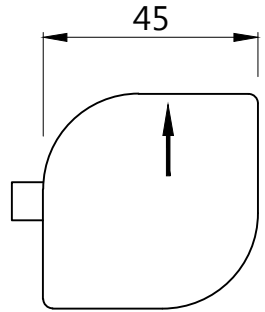

Aquamax Exposed Part Kit of Thermostatic Shower Mixer with 2-way diverter (Suitable for ALD-681)

Cat. No.-ALI-85681K

WALL FLANGE

DIVERTER HANDLE

THERMOSTATE HANDLE