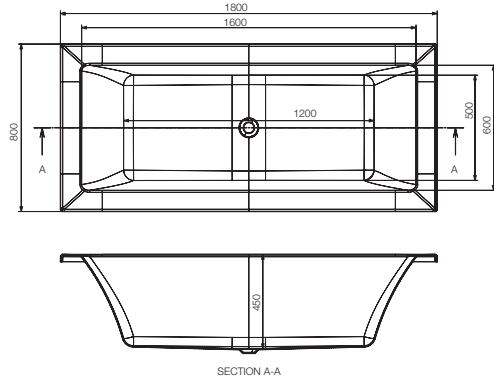

Image is only for illustration purpose

SECTION A-A

<b>Model :</b>	Fonte 180
<b>Category:</b>	Built-in Bathtub
<b>Code:</b>	JBT-WHT-FONT180X
<b>Size (mm):</b>	1800 x 800 x 450
<b>Material:</b>	Acrylic PMMA
<b>Reinforcement:</b>	PU GREEN
<b>Accessories Included:</b>	NA
<b>Accessories Excluded:</b>	<b>Front Panel:</b> JWA-WHT-FP180X <b>Side Panel:</b> JWA-WHT-SP80X <b>Drain &amp; Overflow with filler:</b> JWA-CHR-132201 <b>Drain &amp; Overflow:</b> JWA-CHR-DRNPIPE80 <b>Frame:</b> JWA-BLK-FRAME180X80 <b>Feet:</b> IWA-CHR-ACC00510X <b>Headrest:</b> JWA-BLK-HRCP750GAC06
<b>Features</b>	NA