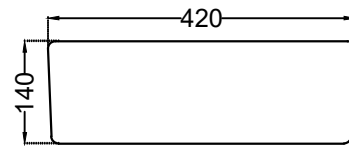

TOP VIEW

BOTTOM VIEW

SIDE VIEW

 <p>Jaquar Group Global Headquarters Plot No. 3, Sector- M-11, IMT Manesar Gurgaon, NCR - 122050, India E-mail : Sales: support@jaquar.com Customer Service : service@jaquar.com</p>	ITEM CODE	JDS-WHT-25907N
	ITEM TYPE	TABLE TOP BASIN
	ITEM SIZE	530x420x140 mm
	ALL DIMENSIONS ARE IN MM. (TOLERANCE ± 5 MM)	