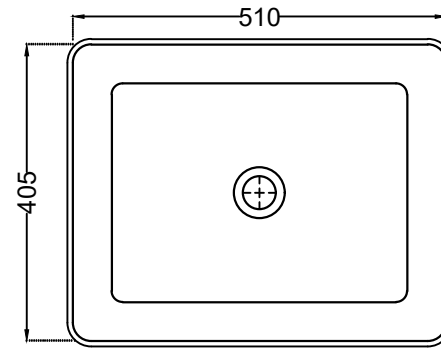

TOP VIEW

BOTTOM VIEW

SIDE VIEW

 <p>Jaquar Group Global Headquarters Plot No. 3, Sector- M-11, IMT Manesar Gurgaon, NCR - 122050, India E-mail : Sales: support@jaquar.com Customer Service : service@jaquar.com</p>	ITEM CODE	JDS-WHT-25907N
	ITEM TYPE	TABLE TOP BASIN
	ITEM SIZE	530x420x140 mm
	ALL DIMENSIONS ARE IN MM. (TOLERANCE ± 5 MM)	