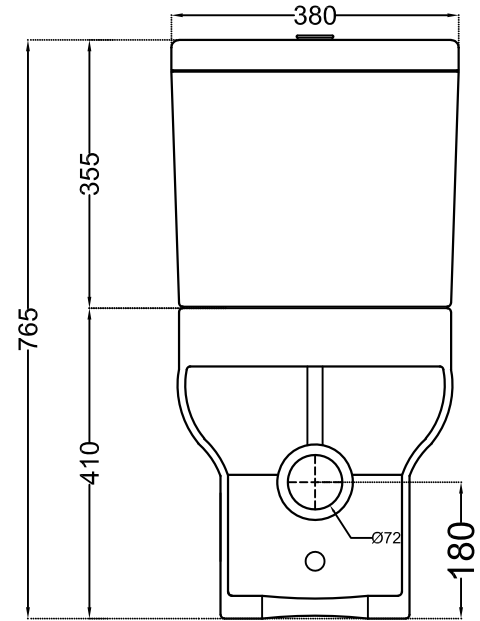

TOP VIEW

BACK VIEW

SIDE VIEW

	Jaquar Group	
	Global Headquarters Plot No. 3, Sector- M-11, IMT Manesar Gurgaon, NCR - 122050, India E-mail : Sales: support@jaquar.com Customer Service : service@jaquar.com	
	ITEM CODE	LYS-WHT-38751P180UFSMZ
	ITEM TYPE	Coupled WC (P-Trap 180)
ITEM SIZE	380x655x765 mm	
ALL DIMENSIONS ARE IN MM. (TOLERANCE ± 5 MM)		