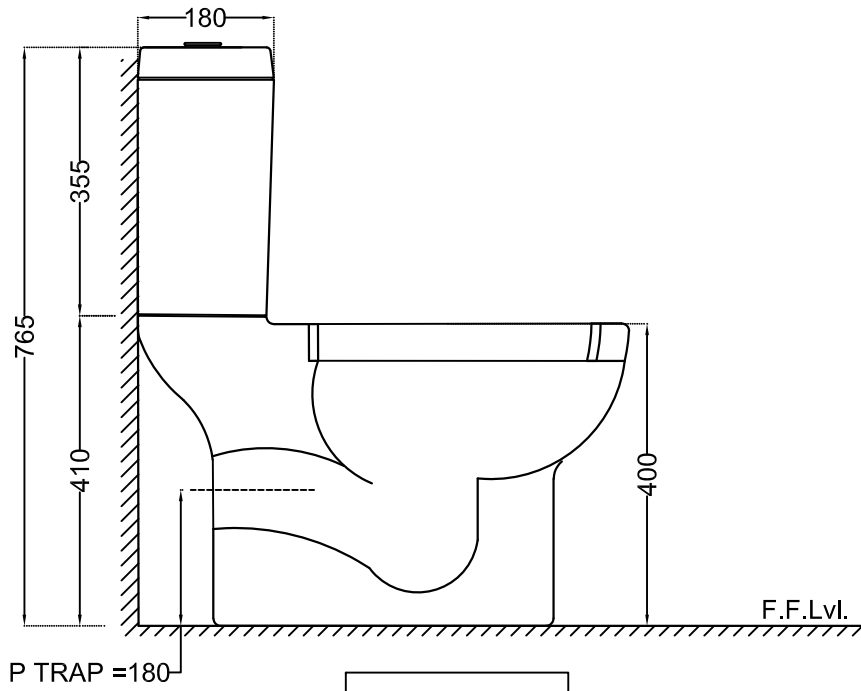

TOP VIEW

BACK VIEW

SIDE VIEW

	Jaquar Group	
	Global Headquarters Plot No. 3, Sector- M-11, IMT Manesar Gurgaon, NCR - 122050, India E-mail : Sales: support@jaquar.com Customer Service : service@jaquar.com	
	ITEM CODE	LYS-WHT-38751P180UFSMZ
	ITEM TYPE	Coupled WC (P-Trap 180)
ITEM SIZE	380x655x765 mm	
ALL DIMENSIONS ARE IN MM. (TOLERANCE ± 5 MM)		