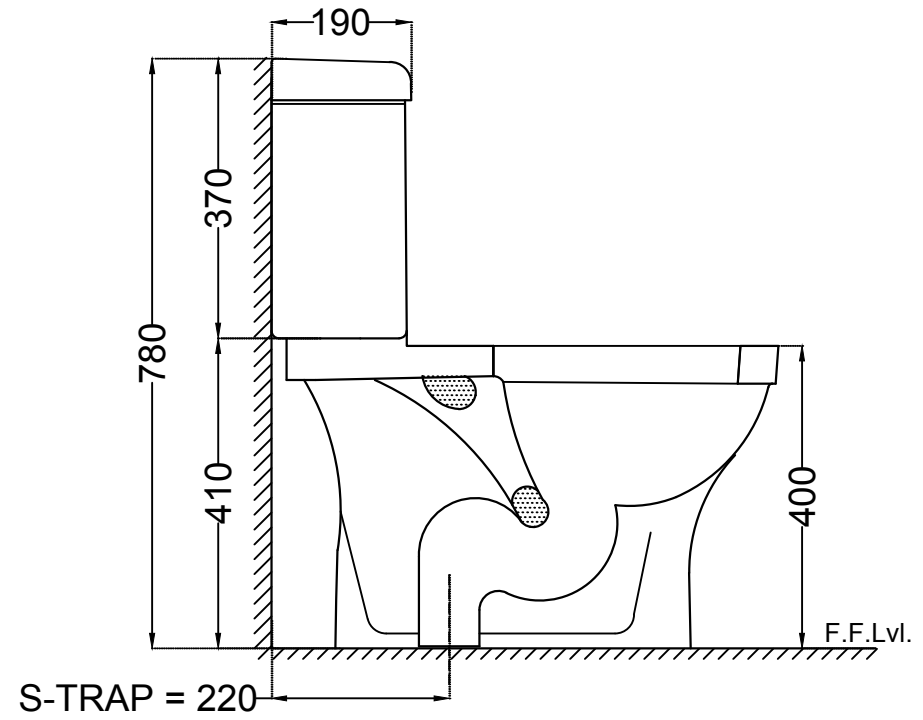

TOP VIEW

BACK VIEW

	Jaquar Group		ITEM CODE	ECS-WHT-751S220SPPZ
	Global Headquarters Plot No. 3, Sector- M-11, IMT Manesar Gurgaon, NCR - 122050, India E-mail : Sales: support@jaquar.com Customer Service : service@jaquar.com		ITEM TYPE	COUPLED WC S-TRAP 220 MM
			ITEM SIZE	390x670x780 mm
	ALL DIMENSIONS ARE IN MM. (TOLERANCE ± 5 MM)			