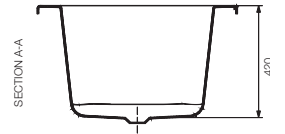

Image is only for illustration purpose

<b>Model :</b>	Fonte 150
<b>Category:</b>	Built-in Bathtub
<b>Code:</b>	JBT-WHT-FONT150X
<b>Size (mm):</b>	1500 x 750 x 420
<b>Material:</b>	Acrylic PMMA
<b>Reinforcement:</b>	PU GREEN
<b>Accessories Included:</b>	NA
<b>Accessories Excluded:</b>	<b>Front Panel:</b> JWA-WHT-FONT150FPX <b>Side Panel:</b> JWA-WHT-SP75X <b>Drain and Overflow with Filler:</b> JWA-CHR-132201 <b>Drain and Overflow:</b> JWA-CHR-DRNPIPE70 <b>Drain and Overflow:</b> JWA-CHR-DRNPIPE80 <b>Feet:</b> IWA-CHR-ACC00510X <b>Frame:</b> JWA-BLK-FFONTE150X75 <b>Headrest:</b> JWA-BLK-HRCP750GAC06
<b>Features</b>	Anti Slip Base