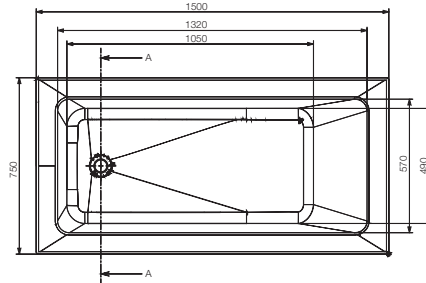

Image is only for illustration purpose

<b>Model :</b>	Fonte 150
<b>Category:</b>	Built-in Bathtub
<b>Code:</b>	JBT-WHT-FONT150X
<b>Size (mm):</b>	1500 x 750 x 420
<b>Material:</b>	Acrylic PMMA
<b>Reinforcement:</b>	PU GREEN
<b>Accessories Included:</b>	NA
<b>Accessories Excluded:</b>	<b>Front Panel:</b> JWA-WHT-FONT150FPX <b>Side Panel:</b> JWA-WHT-SP75X <b>Drain and Overflow with Filler:</b> JWA-CHR-132201 <b>Drain and Overflow:</b> JWA-CHR-DRNPIPE70 <b>Drain and Overflow:</b> JWA-CHR-DRNPIPE80 <b>Feet:</b> IWA-CHR-ACC00510X <b>Frame:</b> JWA-BLK-FFONTE150X75 <b>Headrest:</b> JWA-BLK-HRCP750GAC06
<b>Features</b>	Anti Slip Base