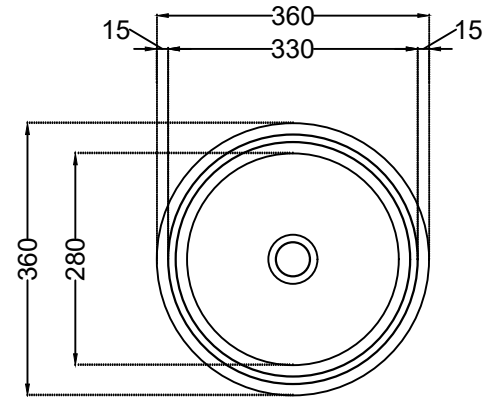

BOTTOM VIEW