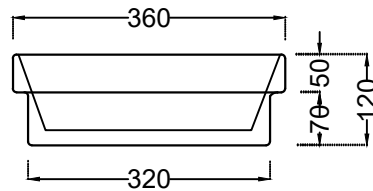

FRONT VIEW

Jaquar Group

Global Headquarters
Plot No. 3, Sector- M-11, IMT Manesar
Gurgaon, NCR - 122050, India
E-mail : [Sales: support@jaquar.com](mailto:Sales:support@jaquar.com)
Customer Service : service@jaquar.com

ITEM CODE	SLS-WHT-6905
ITEM TYPE	TABLE TOP BASIN
ITEM SIZE	360x360x120 mm
ALL DIMENSIONS ARE IN MM. (TOLERANCE ± 5 MM)