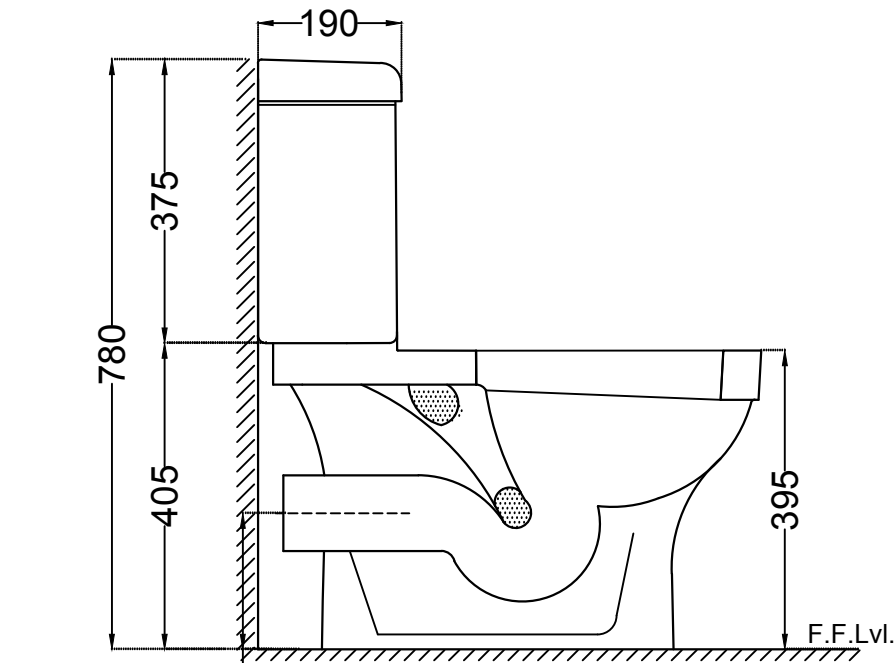

TOP VIEW

BACK VIEW

SIDE VIEW

	Jaquar Group Global Headquarters Plot No. 3, Sector-M-11, IMT Manesar Gurgaon, NCR - 122050, India E-mail : Sales: support@jaquar.com Customer Service : service@jaquar.com		ITEM CODE ECS-WHT-751P180SPPZ
			ITEM TYPE COUPLED WC P-TRAP 180 MM
			ITEM SIZE 390x670x780 mm
	ALL DIMENSIONS ARE IN MM. (TOLERANCE ± 5 MM)		