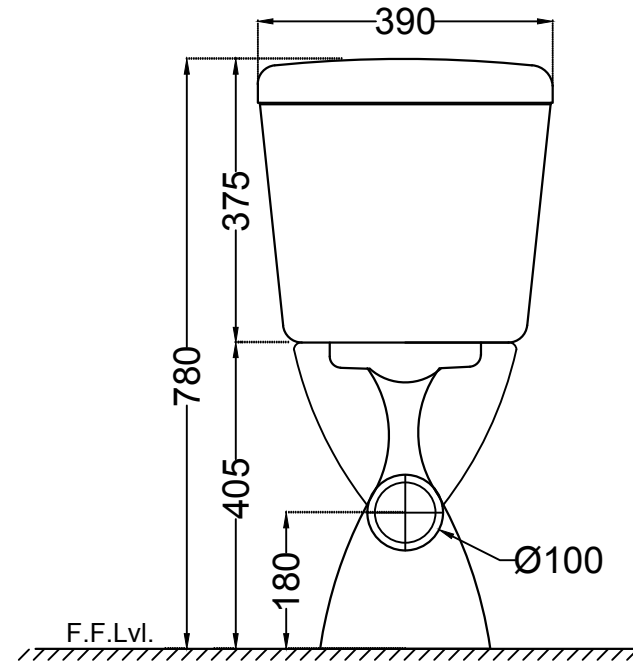

TOP VIEW

BACK VIEW

SIDE VIEW

	Jaquar Group Global Headquarters Plot No. 3, Sector-M-11, IMT Manesar Gurgaon, NCR - 122050, India E-mail : Sales: support@jaquar.com Customer Service : service@jaquar.com		ITEM CODE ECS-WHT-751P180SPPZ
			ITEM TYPE COUPLED WC P-TRAP 180 MM
			ITEM SIZE 390x670x780 mm
	ALL DIMENSIONS ARE IN MM. (TOLERANCE ± 5 MM)		