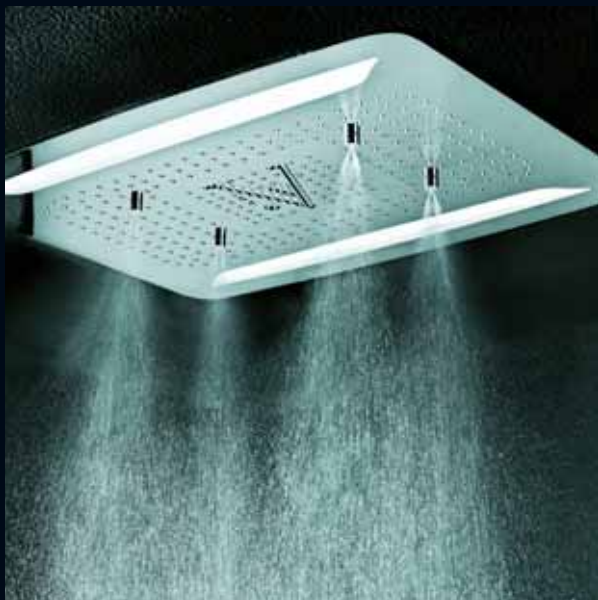

Column

The joy of a focused massage.

The Column mode's perfectly vertical pillar of water uses gravity to deliver invigorating pressure on any part of the body you choose.

Shower Concepts

Concept-1

Intense and Body Shower

Concept-2

Mist and Body Shower

Concept-3

Water Column and Body Shower

A complete range of
spas to choose from

Chromotherapy

Let healing light flood your senses.

Carefully selected hues of light add a choice of calming waves and invigorating energy to help every shower work wonders with not just your mind and mood, but heal your body as well.

Whether you need to relax or be energised, **rainjoy** showers let you set an appropriate colour for your shower to inspire the body and the mood with a choice of chromatic lights.

Chromotherapy
Remote

Luxury is chromotherapy that you control.

Light. And Easy.

Change colours with a click

Every **rainjoy** shower comes with the convenience of a cordless, waterproof remote control which lets you customise your chromotherapy experience. With a simple press of a button, you can choose a relaxing colour to shower in. Or switch to an energising, pulsating, multiple colour experience. The colours also change at a speed that you control.