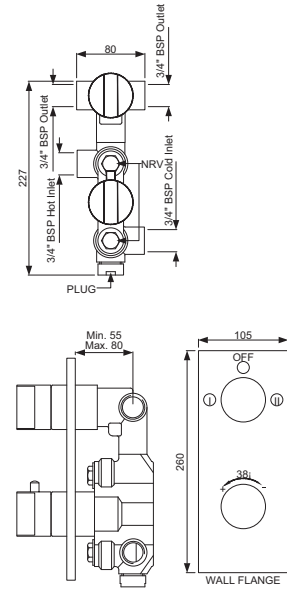

False ceiling **installation kit** for rainjoy 480 X 330mm consisting of 1 bracket, 4 anchors, 4 stud bolts, 12 hex nuts

OSA-70001SH

rainjoy 370 X 250mm AISI 304 stainless steel in chrome finish and without installation kit for false ceiling

2-functions

Rain | 2 X Mist

Flow Rate in LPM at 3.0 Bar

Rain 17.72

Mist 1.03

OSA-70001BR

False ceiling **installation kit** for rainjoy 370 X 250mm consisting of 1 bracket, 4 anchors, 4 stud bolts, 12 hex nuts

BSA-70071

Body shower 135 X 135mm (ABS chrome plated face plate) with installation box and rubit cleaning system

THK-681N

Thermatik-R concealed thermostat bath & shower mixer

THK-683N

Thermatik-R concealed thermostat with control unit for 3-outlets and integrated shut-off valve