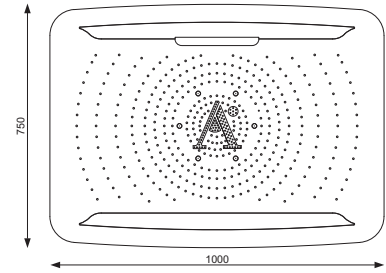

OSA-STL-70015SH

rainjoy 1000 X 750mm AISI 304 stainless steel in polished finish with RGB LED lights, remote control and without installation kit for false ceiling

Chromotherapy (RGB): LED x 0.23W with 12V Power Supply (SMPS) Including Controller, connecting to AC 100-240V, 50-60Hz

4-functions

Rain | Intense | Waterfall | 6X Mist

Flow Rate in LPM at 3.0 Bar

Rain	37.70
Intense	16.15
Water Fall	32.55
Water Mist	03.52

OSA-70011BR

False ceiling **installation kit** for rainjoy 1000 X 750mm consisting of 1 bracket, 4 anchors, 4 stud bolts, 12 hex nuts

OSA-70013SH

rainjoy 480X330mm AISI 304 stainless steel in chrome finish without installation kit for false ceiling

2-functions

Rain | Waterfall

Flow Rate in LPM at 3.0 Bar

Rain	16.10
Water Fall	33.36

OSA-70003BR

False ceiling **installation kit** for rainjoy 480 X 330mm consisting of 1 bracket, 4 anchors, 4 stud bolts, 12 hex nuts

OSA-70011SH

rainjoy 1000 X 750mm AISI 304 stainless steel in polished finish with RGB LED lights, remote control and without installation kit for false ceiling

Chromotherapy (RGB): LED x 0.23W with 12V Power Supply (SMPS) Including Controller, connecting to AC 100-240V, 50-60Hz

4-functions

Rain | Intense | Waterfall | Water Column

Flow Rate in LPM at 3.0 Bar

Rain	21.93
Intense	12.29
Water Fall	36.82
Water Col.	23.82

OSA-70011BR

False ceiling **installation kit** for rainjoy 1000 X 750mm consisting of 1 bracket, 4 anchors, 4 stud bolts, 12 hex nuts