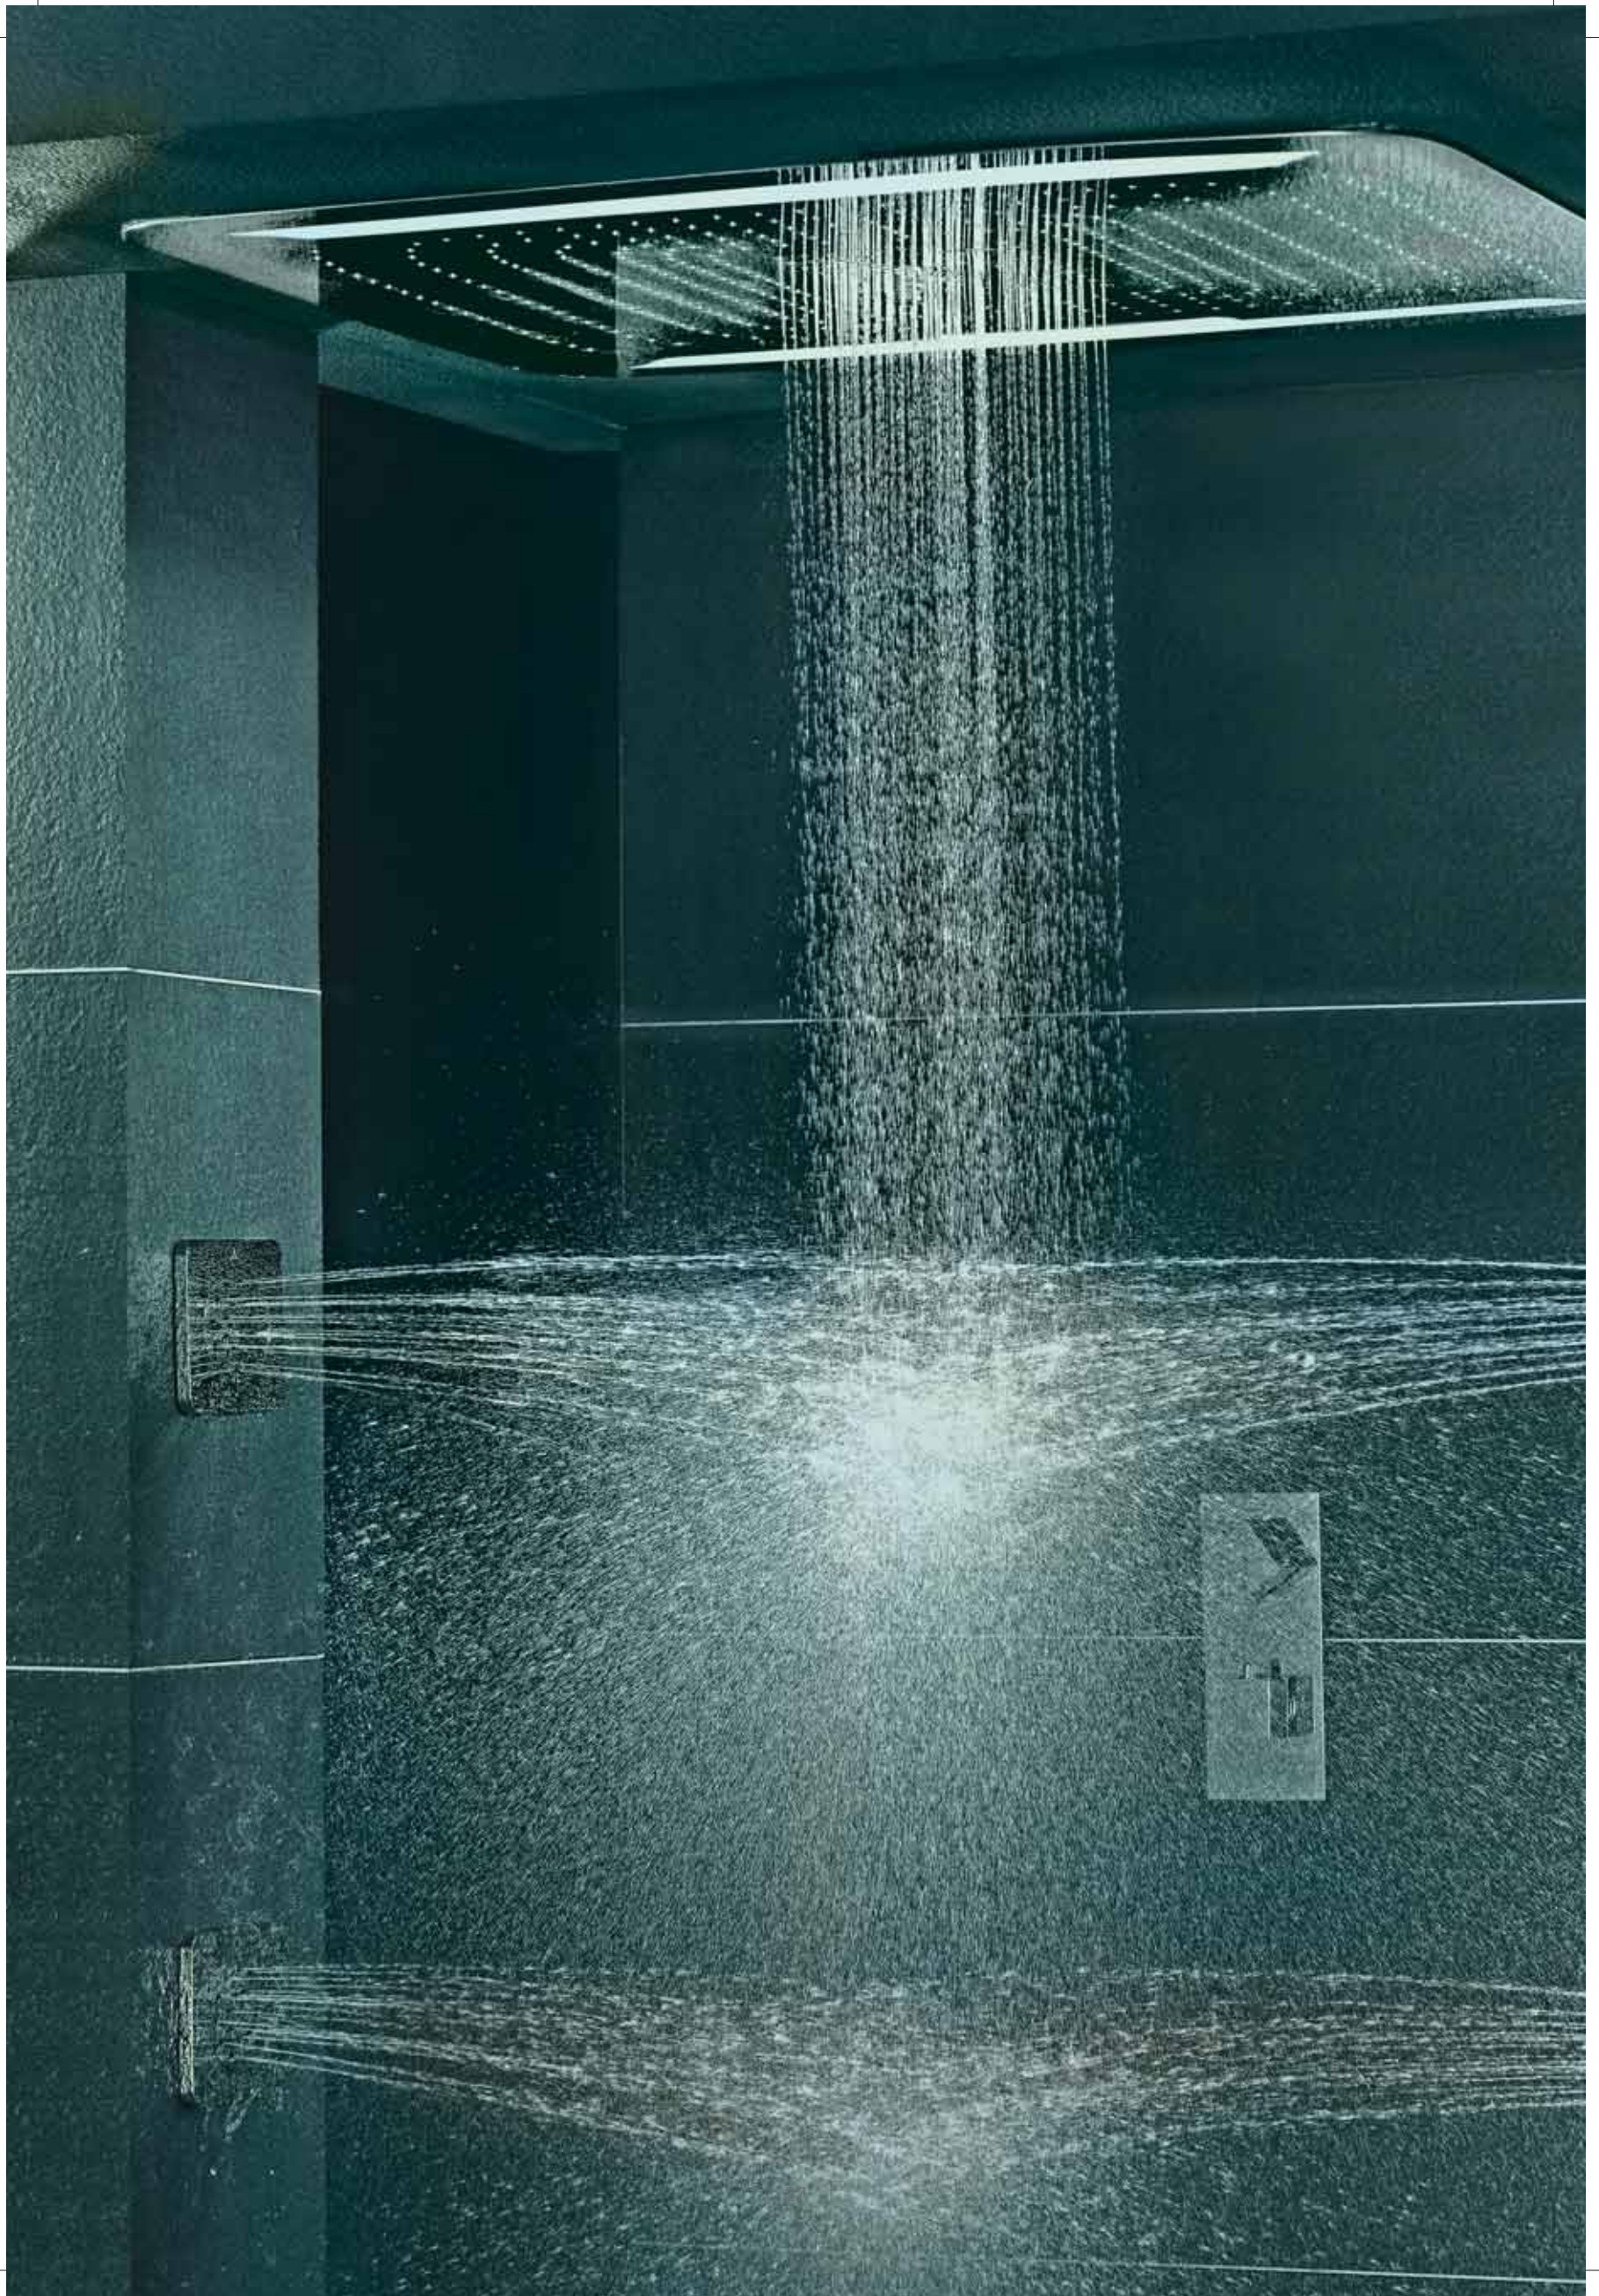

The Rain mode lets you enjoy an extra-large overhead shower zone for a complete body bath. With pearls of water streaming from every jet on the large shower head, the Rain mode's generous coverage is as rejuvenating as the monsoon's first downpour.

Column

The joy of a focused massage.

The Column mode's perfectly vertical pillar of water uses gravity to deliver invigorating pressure on any part of the body you choose.

Shower Concepts

Concept-1

Intense and Body Shower