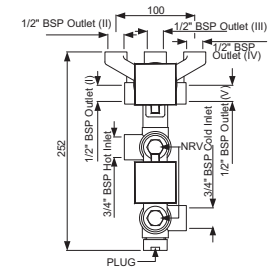

THK-697N

Thermatik-S concealed thermostat with control unit for 5-outlets and integrated shut-off valve