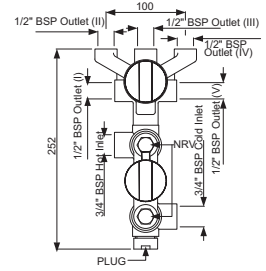

THK-685N

Thermatik-R concealed thermostat with control unit for 4-outlets and integrated shut-off valve

THK-687N

Thermatik-R concealed thermostat with control unit for 5-outlets and integrated shut-off valve