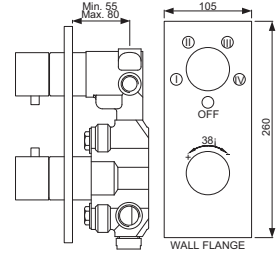

THK-695N

Thermatik-S concealed thermostat with control unit for 4-outlets and integrated shut-off valve