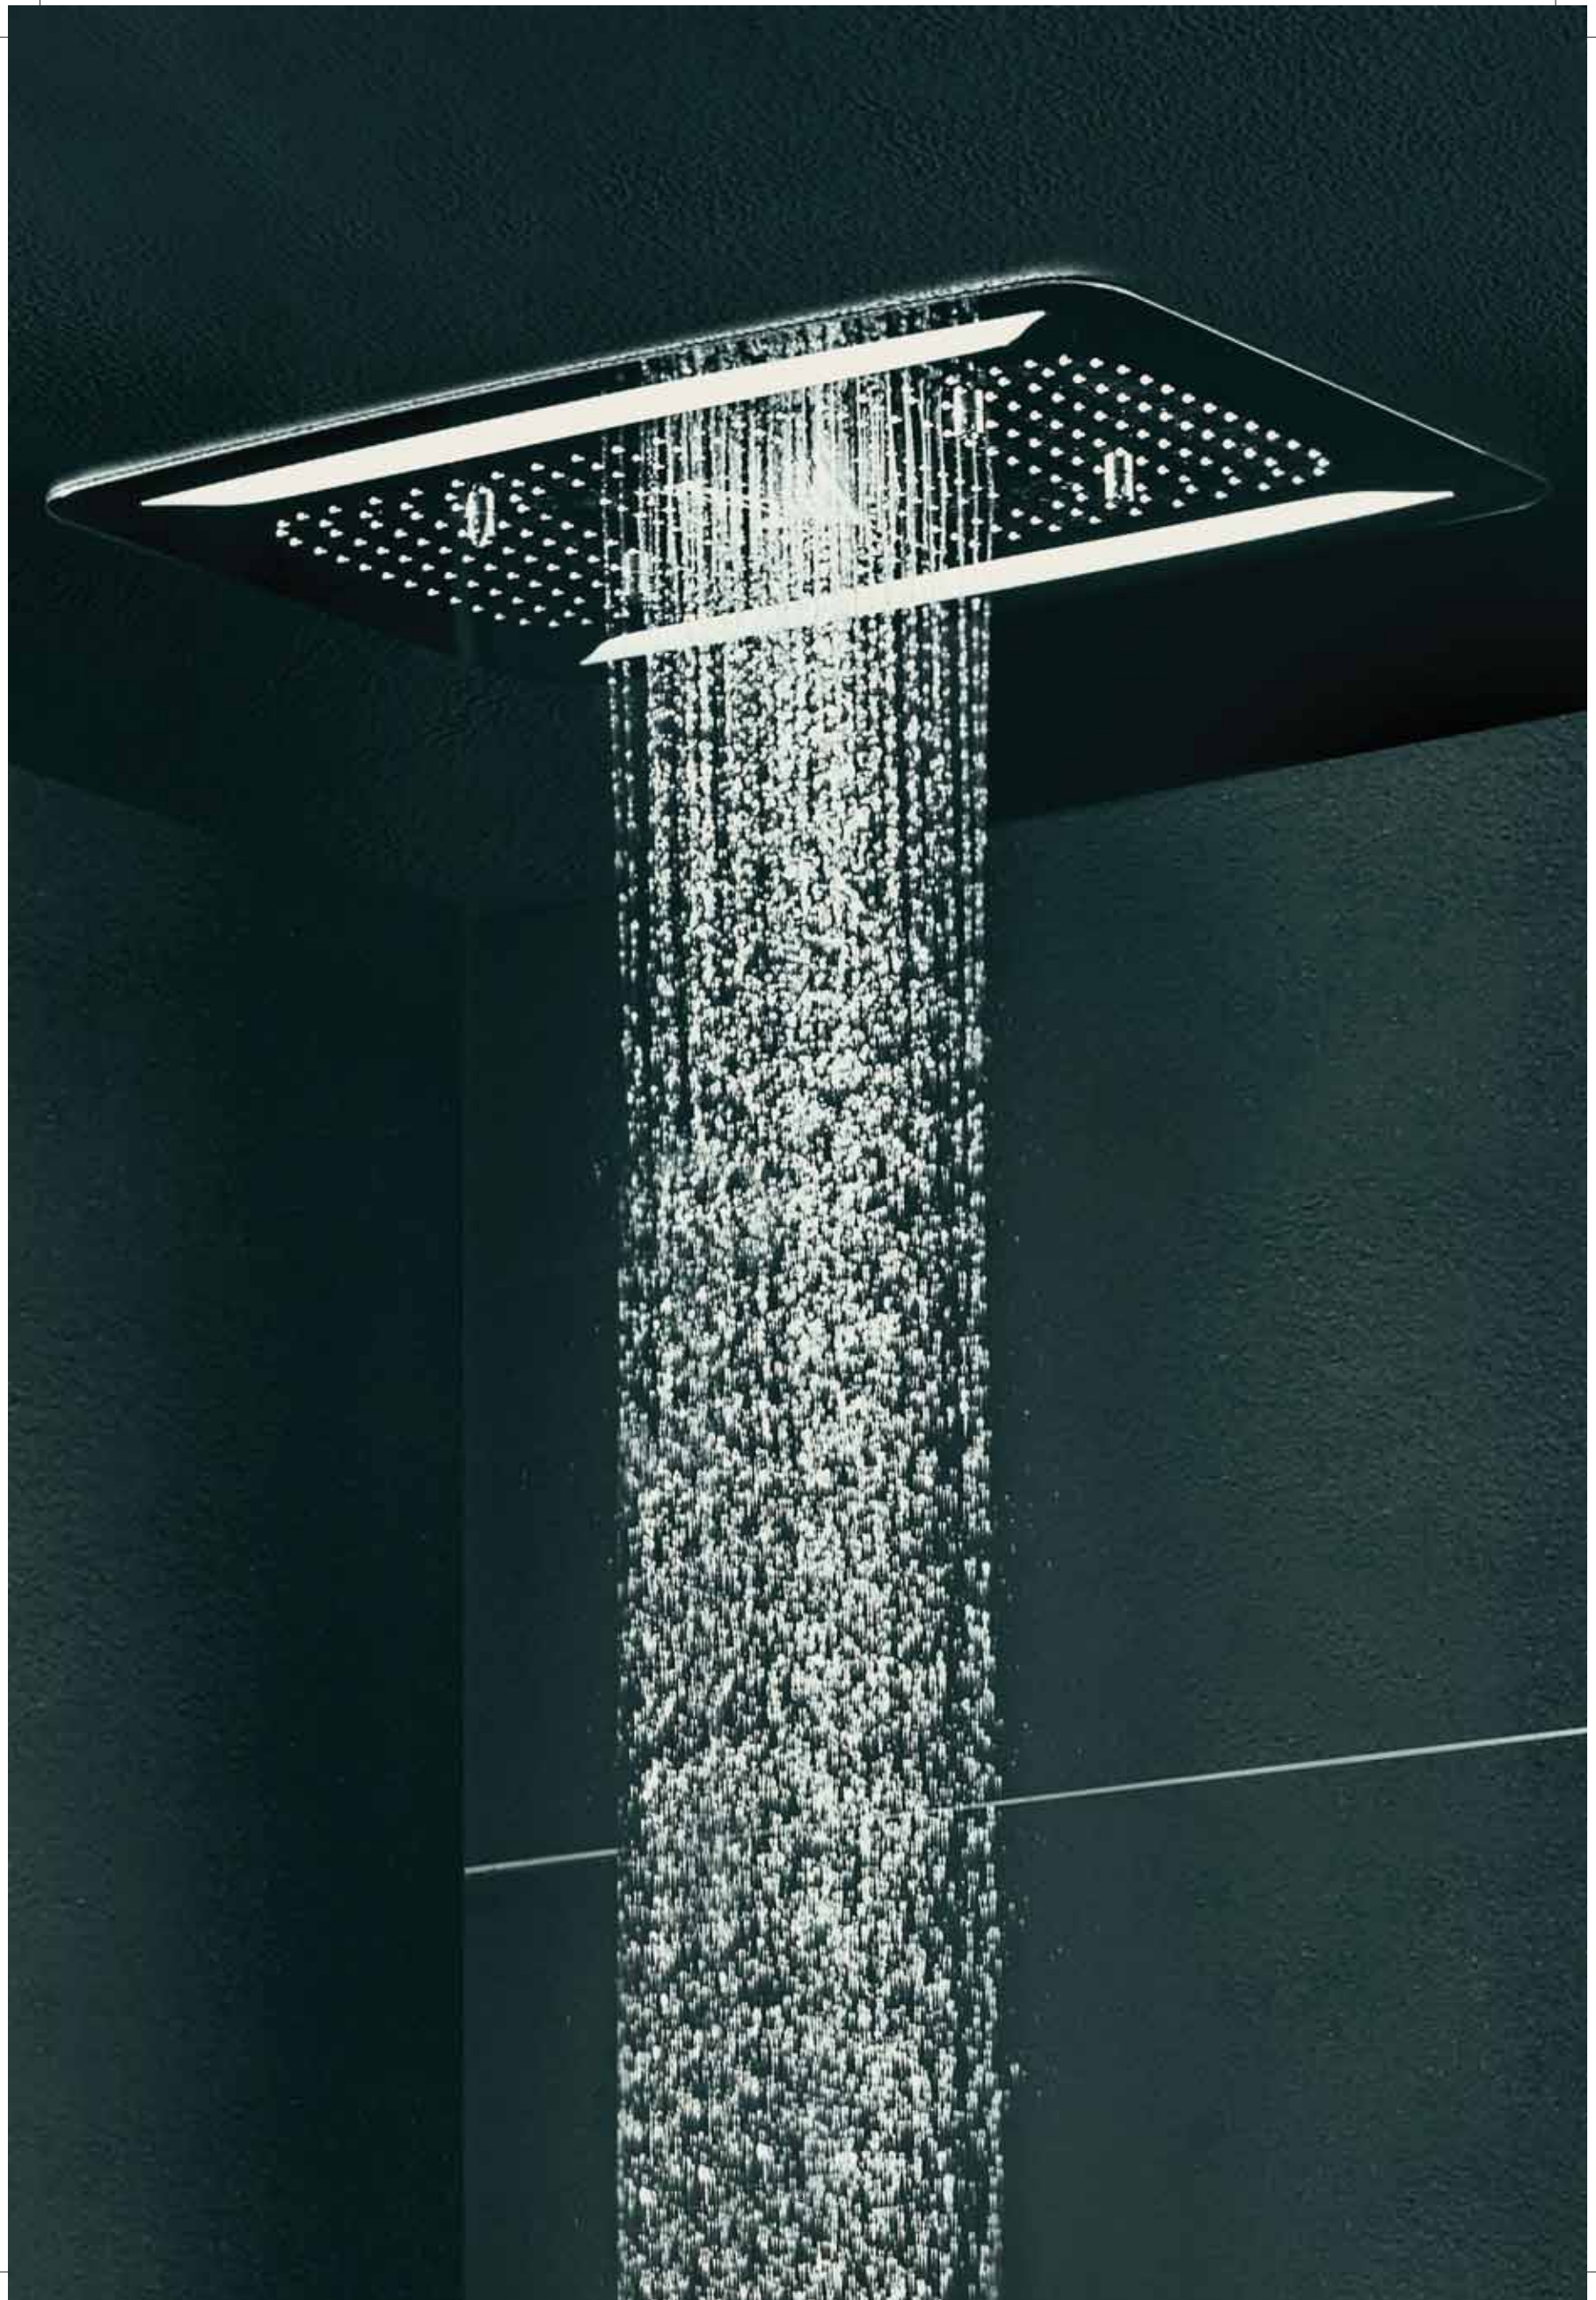

Modes	
• Rain	12
• Intense	14
• Mist	16
• Waterfall	18
• Column	20
Shower Concepts	24
Chromotherapy	36
Remote Functions	38
Range of Showers	40

Step into the shower.
Discover a spa

Rain

Welcome the emptying of the clouds with arms wide open.

The Rain mode lets you enjoy an extra-large overhead shower zone for a complete body bath. With pearls of water streaming from every jet on the large shower head, the Rain mode's generous coverage is as rejuvenating as the monsoon's first downpour.

Column

The joy of a focused massage.

The Column mode's perfectly vertical pillar of water uses gravity to deliver invigorating pressure on any part of the body you choose.

Shower Concepts

Concept-1

Intense and Body Shower