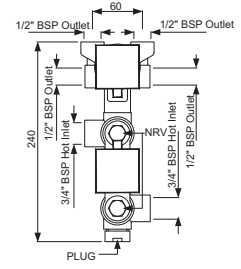

THK-691N

Thermatik-S concealed thermostat bath & shower mixer

THK-693N

Thermatik-S concealed thermostat with control unit for 3-outlets and integrated shut-off valve

THK-695N

Thermatik-S concealed thermostat with control unit for 4-outlets and integrated shut-off valve