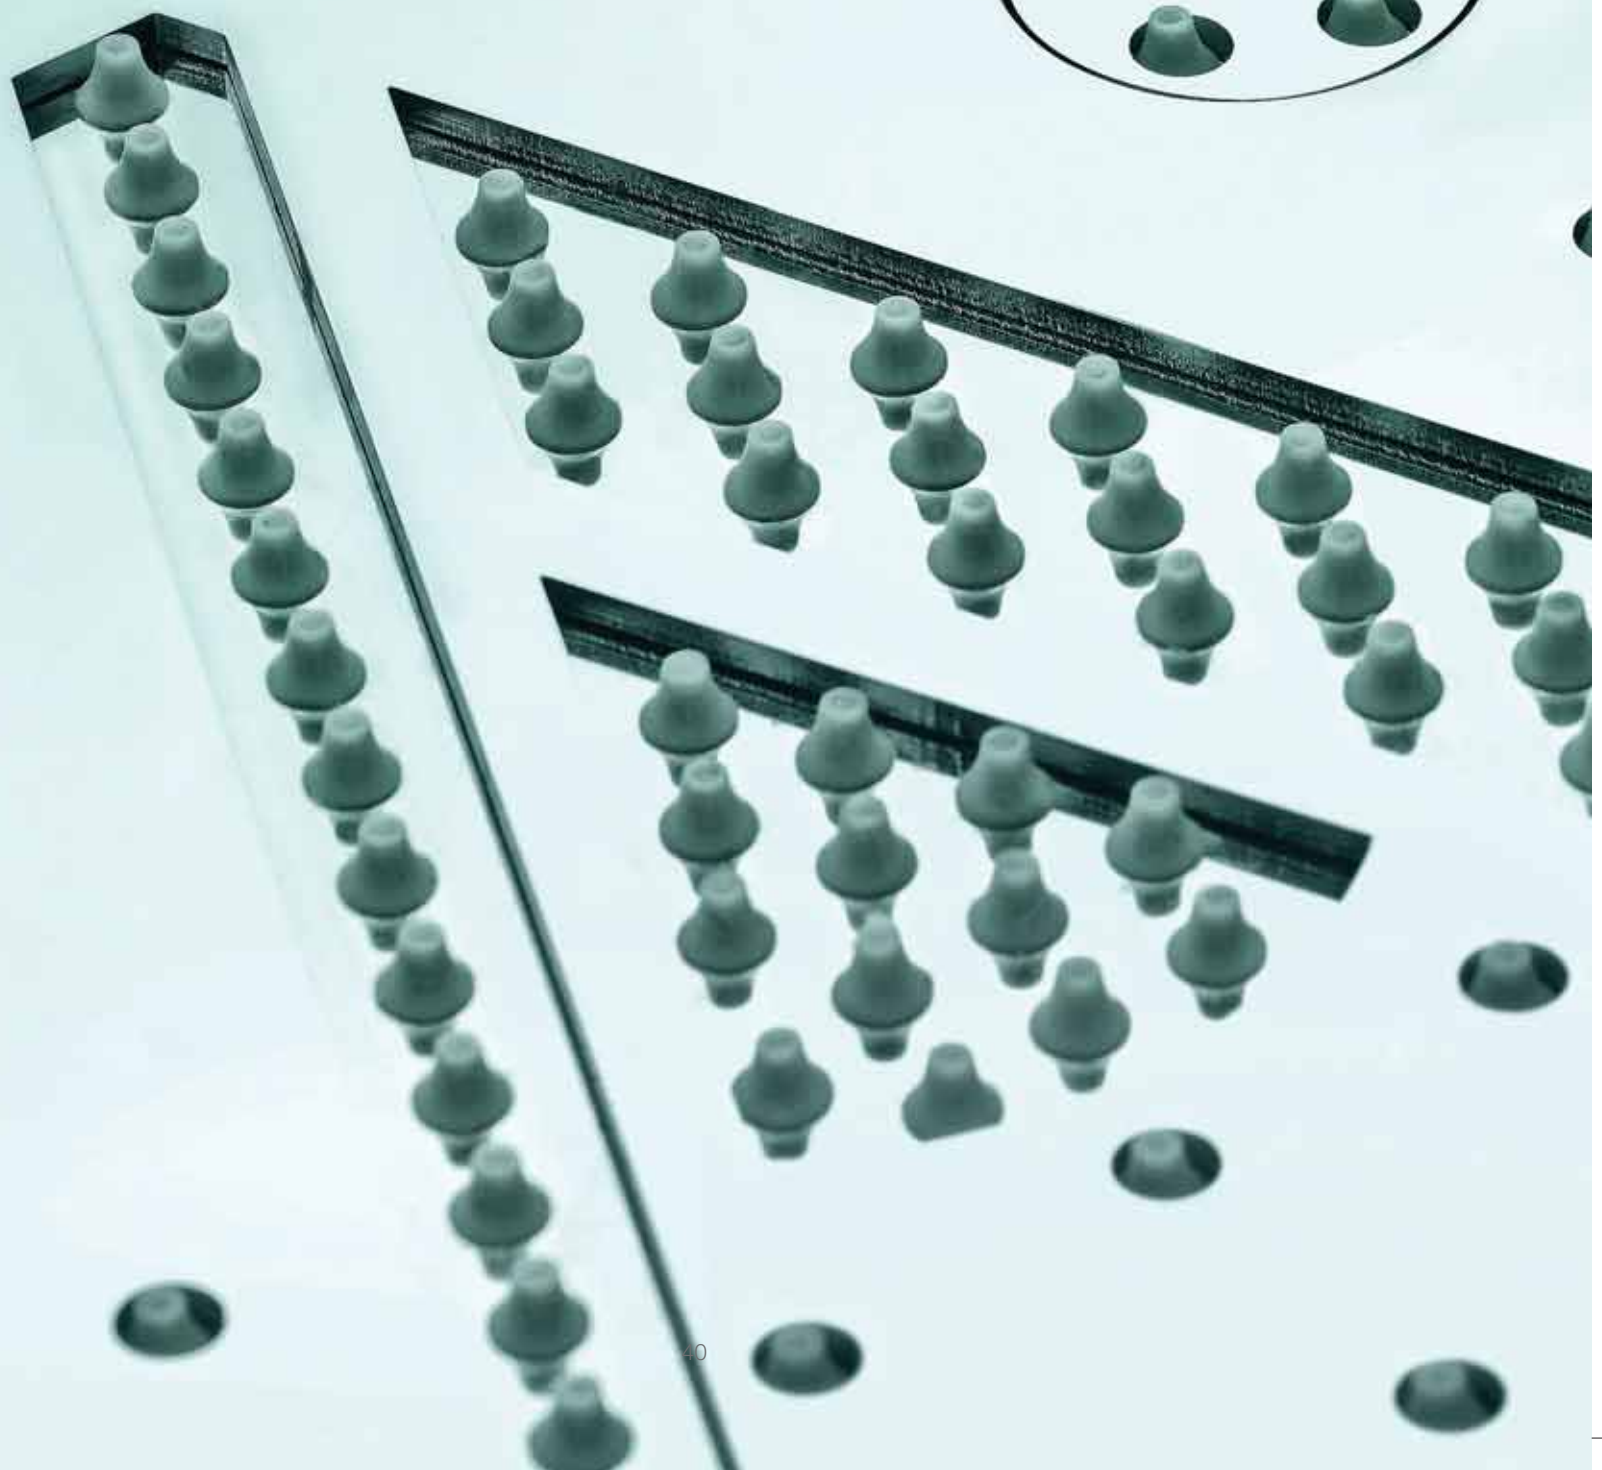

Showers

Crafted to deliver water delight.