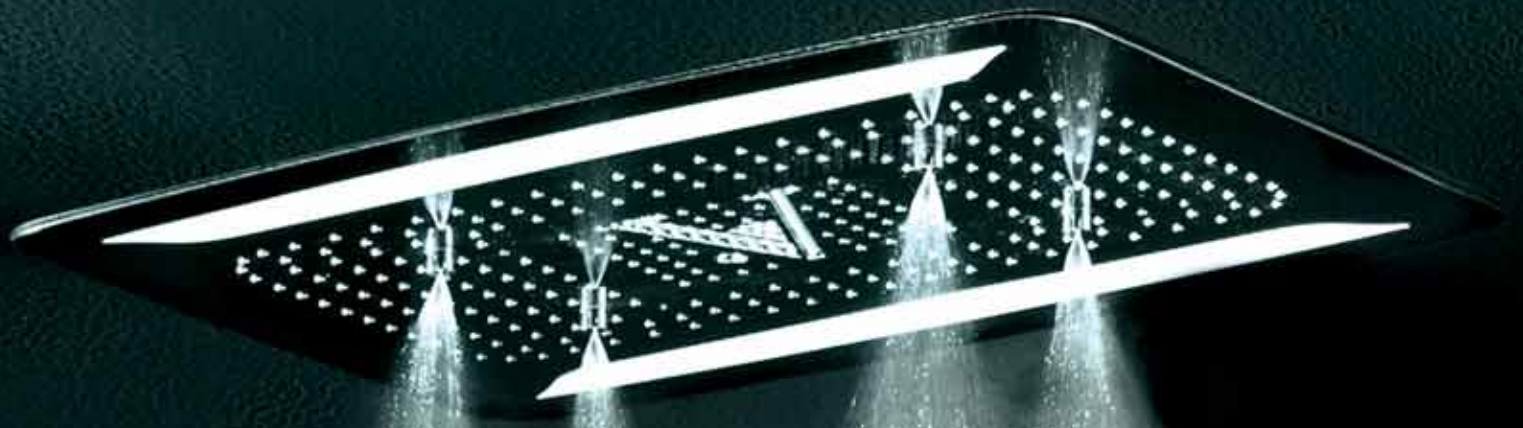

Introducing **rainjoy**. The shower-spa from Artize.

rainjoy from Artize is the finest in extra large, concealed, overhead showers. Featuring clean, aesthetic lines, and an enviable size, **rainjoy** is a shower that envelops you with an array of soothing sensations inspired by nature's brilliant, rejuvenating ways with water.

The Rain mode lets you enjoy an extra-large overhead shower zone for a complete body bath. With pearls of water streaming from every jet on the large shower head, the Rain mode's generous coverage is as rejuvenating as the monsoon's first downpour.

Intense

Feel the drums of the rain gods play a thrilling tune on your skin.

Concentrating a powerful flow of heavy drops into a small area from the central jets, the Intense mode is spread perfectly to fall on your head and shoulders, and relax and recharge you in minutes.

Column

The joy of a focused massage.

The Column mode's perfectly vertical pillar of water uses gravity to deliver invigorating pressure on any part of the body you choose.

Shower Concepts

Concept-1

Intense and Body Shower