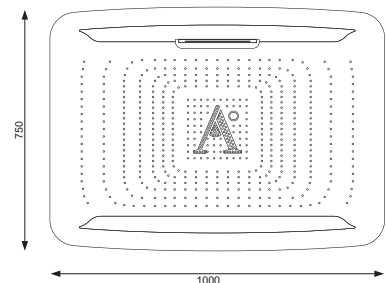

OSA-70011SH

rainjoy 1000 X 750mm AISI 304 stainless steel in polished finish with RGB LED lights, remote control and without installation kit for false ceiling

Chromotherapy (RGB): LED x 0.23W with 12V Power Supply (SMPS) Including Controller, connecting to AC 100-240V, 50-60Hz

4-functions

Rain | Intense | Waterfall | Water Column

Flow Rate in LPM at 3.0 Bar

Rain	21.93
Intense	12.29
Water Fall	36.82
Water Col.	23.82

OSA-70011BR

False ceiling **installation kit** for rainjoy 1000 X 750mm consisting of 1 bracket, 4 anchors, 4 stud bolts, 12 hex nuts

OSA-70009SH

rainjoy 600 X 472mm AISI 304 stainless steel in chrome finish with RGB LED lights, remote control and without installation kit for false ceiling

Chromotherapy (RGB): LED x 0.23W with 12V Power Supply (SMPS) Including Controller, connecting to AC 100-240V, 50-60Hz