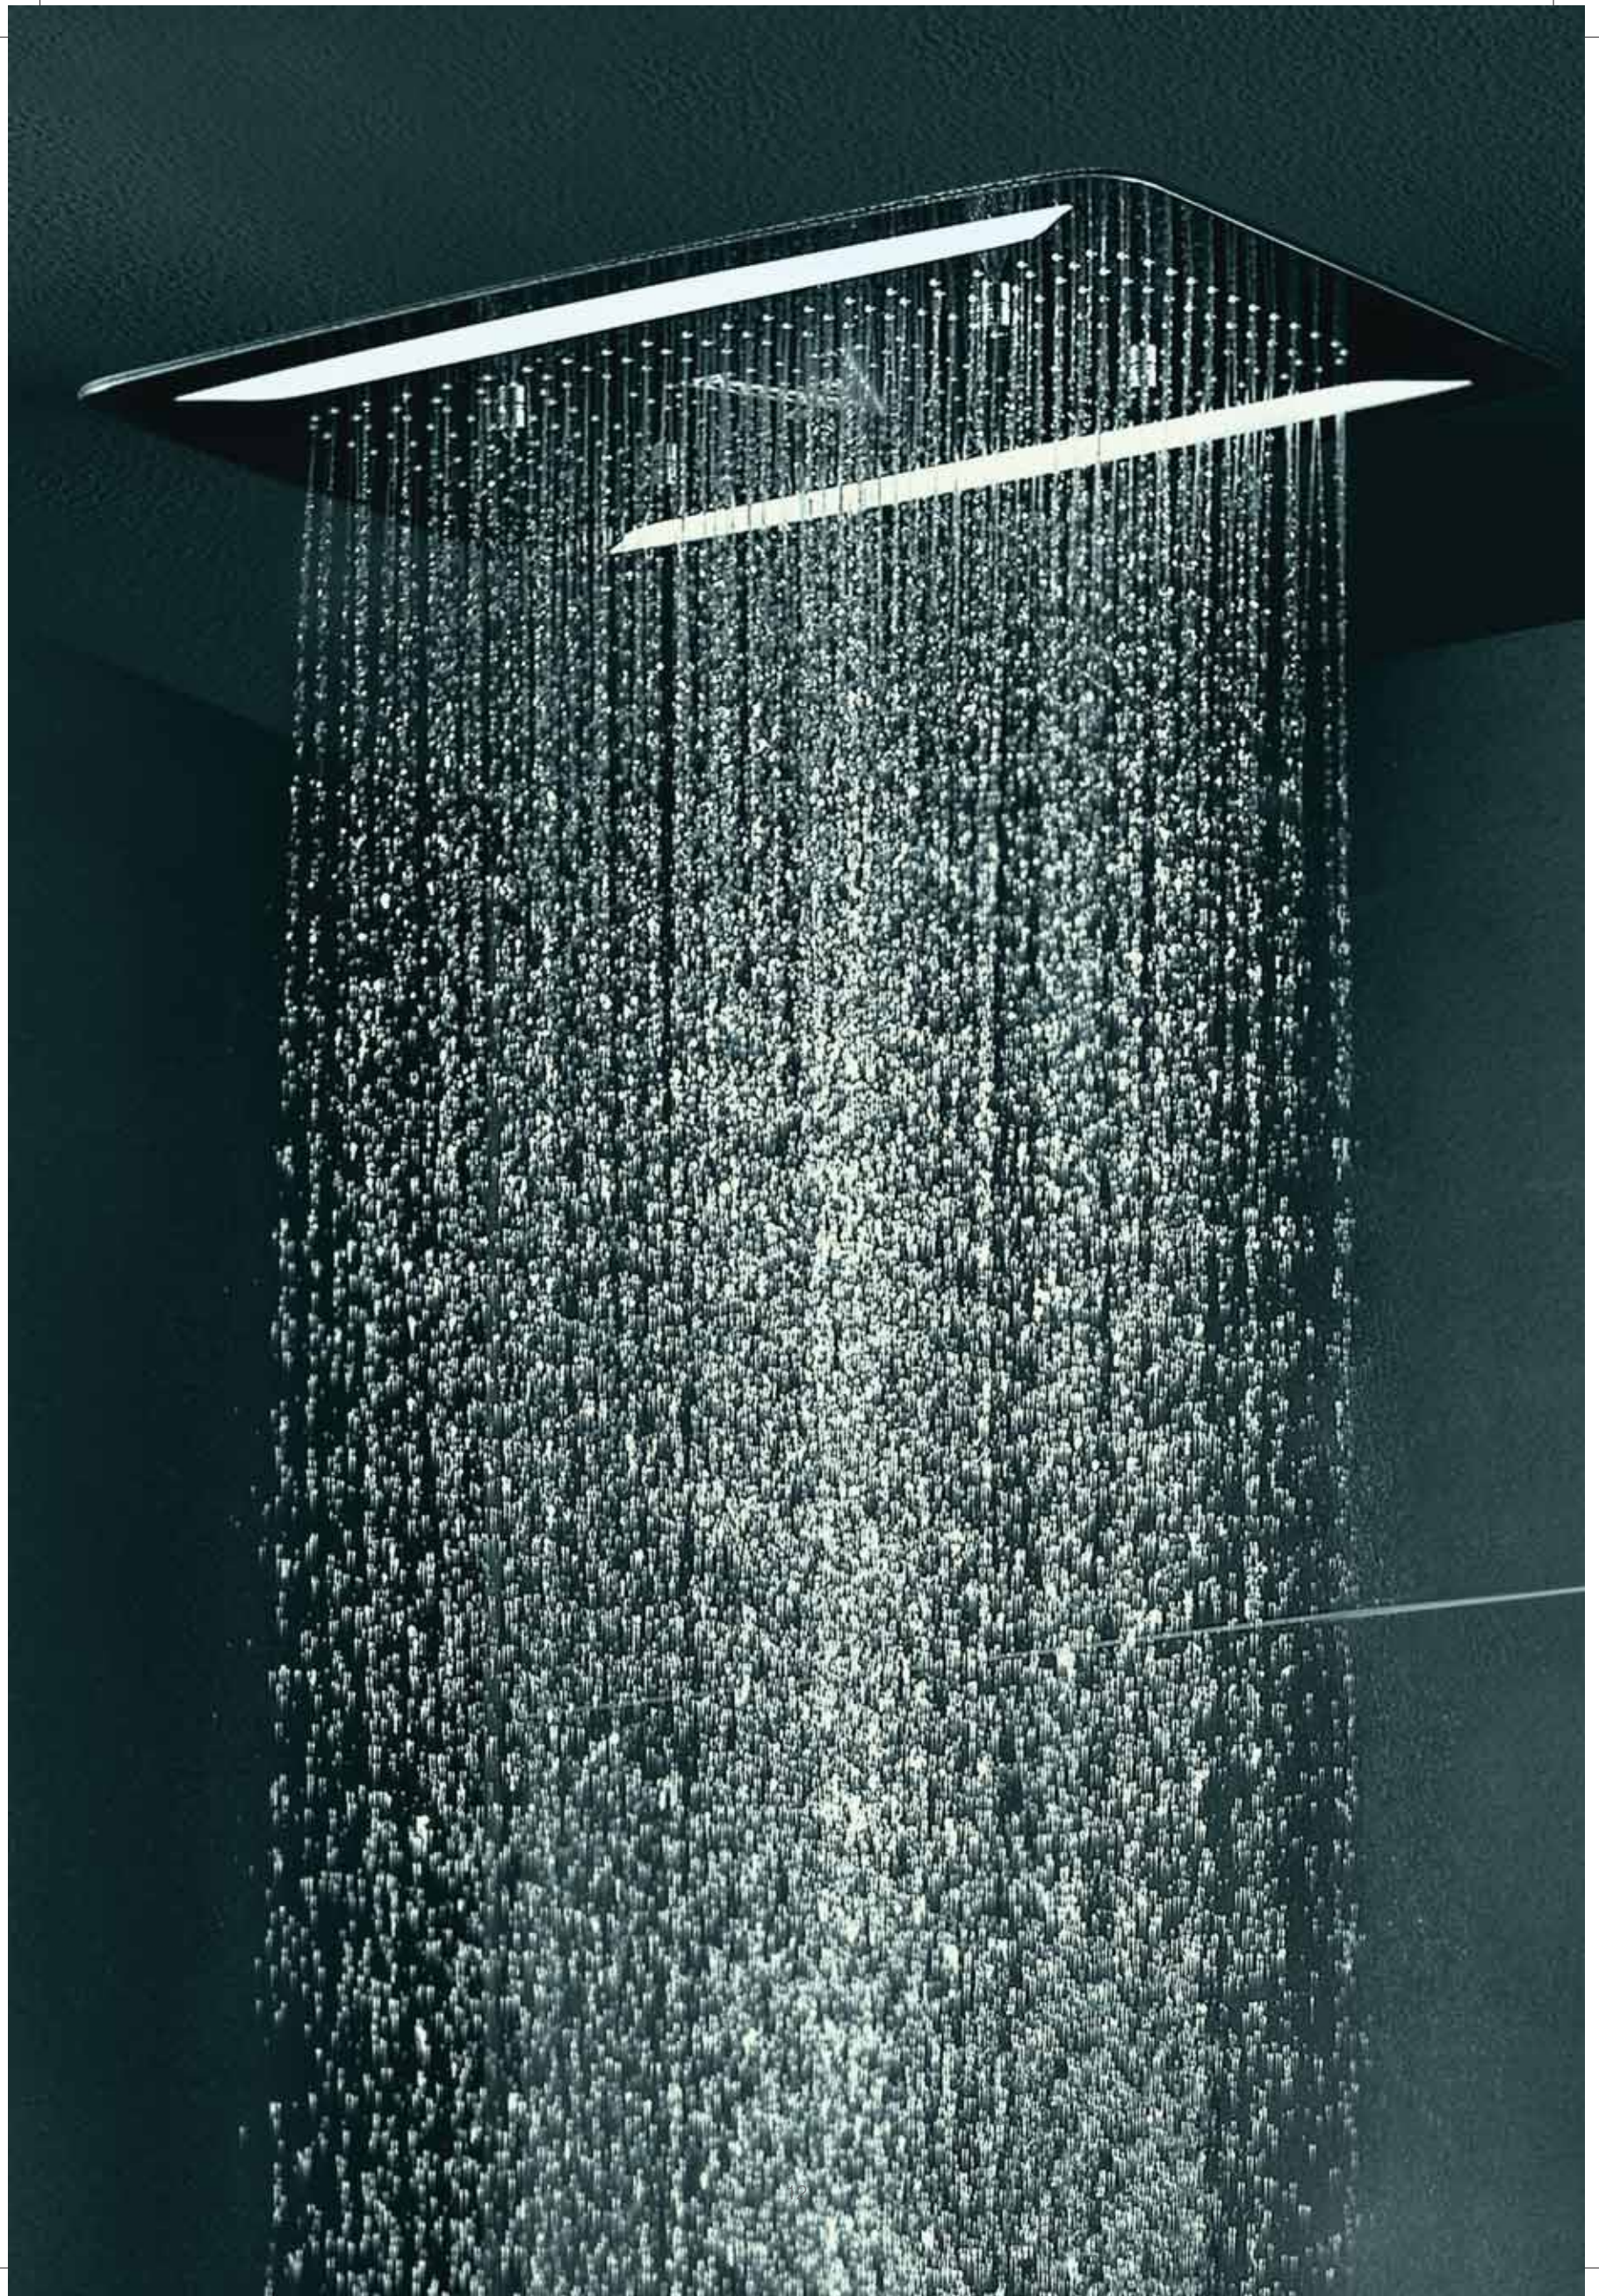

Modes	
• Rain	12
• Intense	14
• Mist	16
• Waterfall	18
• Column	20
Shower Concepts	24
Chromotherapy	36
Remote Functions	38
Range of Showers	40

Step into the shower.
Discover a spa

Rain

Welcome the emptying of the clouds with arms wide open.

The Rain mode lets you enjoy an extra-large overhead shower zone for a complete body bath. With pearls of water streaming from every jet on the large shower head, the Rain mode's generous coverage is as rejuvenating as the monsoon's first downpour.

Column

The joy of a focused massage.

The Column mode's perfectly vertical pillar of water uses gravity to deliver invigorating pressure on any part of the body you choose.

Shower Concepts

Concept-1

Intense and Body Shower