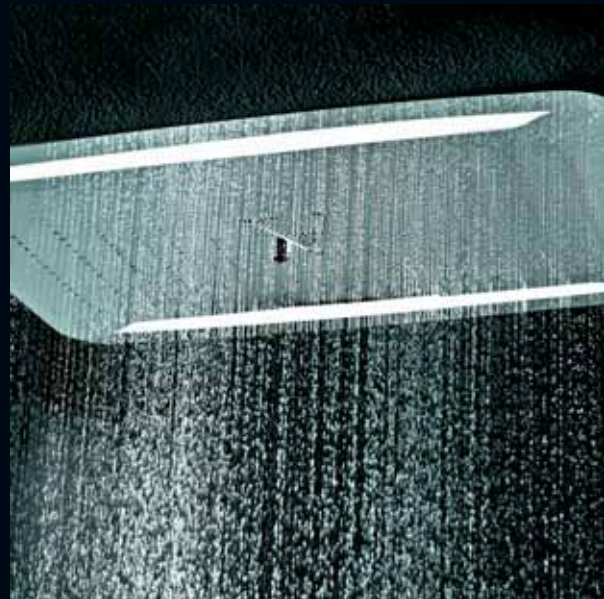

Column

The joy of a focused massage.

The Column mode's perfectly vertical pillar of water uses gravity to deliver invigorating pressure on any part of the body you choose.

Shower Concepts

Concept-1

Intense and Body Shower

Concept-2

Mist and Body Shower

Concept-3

Water Column and Body Shower

A complete range of
spas to choose from

Chromotherapy

Let healing light flood your senses.

Carefully selected hues of light add a choice of calming waves and invigorating energy to help every shower work wonders with not just your mind and mood, but heal your body as well.

Whether you need to relax or be energised, **rainjoy** showers let you set an appropriate colour for your shower to inspire the body and the mood with a choice of chromatic lights.

Chromotherapy
Remote

Luxury is chromotherapy that you control.

Light. And Easy.

Change colours with a click

Every **rainjoy** shower comes with the convenience of a cordless, waterproof remote control which lets you customise your chromotherapy experience. With a simple press of a button, you can choose a relaxing colour to shower in. Or switch to an energising, pulsating, multiple colour experience. The colours also change at a speed that you control.