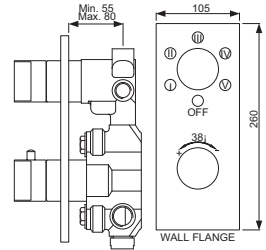

THK-687N

Thermatik-R concealed thermostat with control unit for 5-outlets and integrated shut-off valve