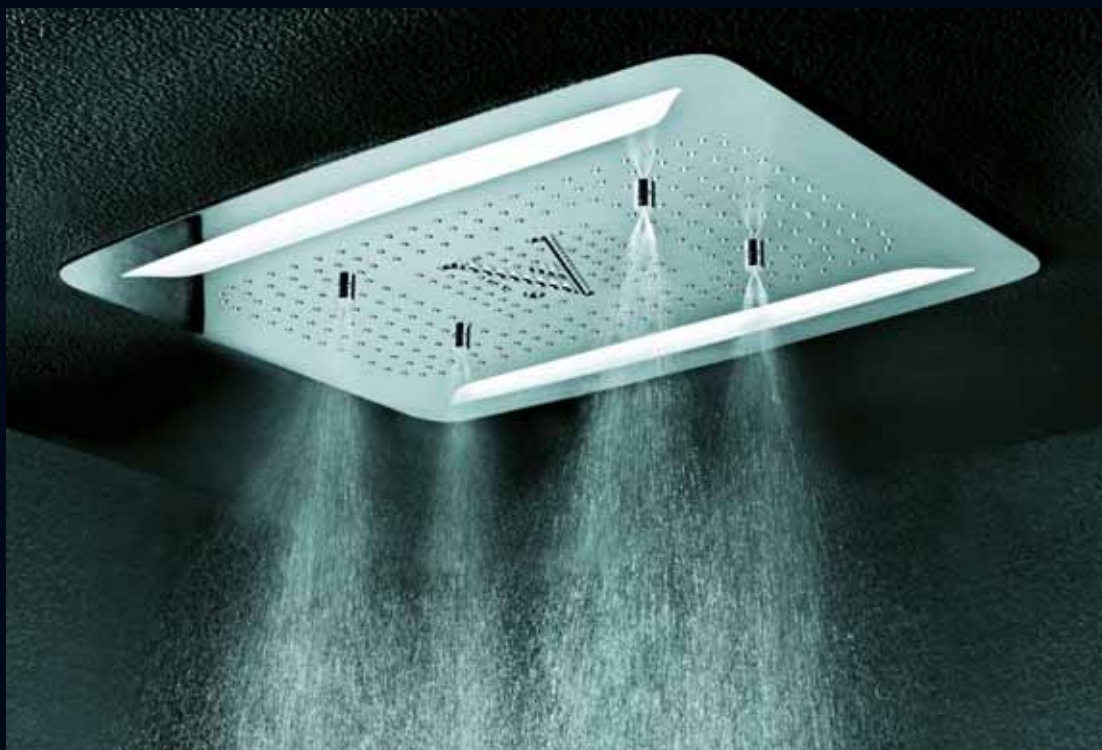

Mist

Lose yourself in the kiss of a million droplets a minute.

Four nozzles recreate the joy of being in a cloud as the Mist mode's floating blanket of feather-touch droplets gently covers you with freshness.

Mist spray is created by forcing water through tiny holes, and this mode is great for hot summer days or after a long, hard work-out.