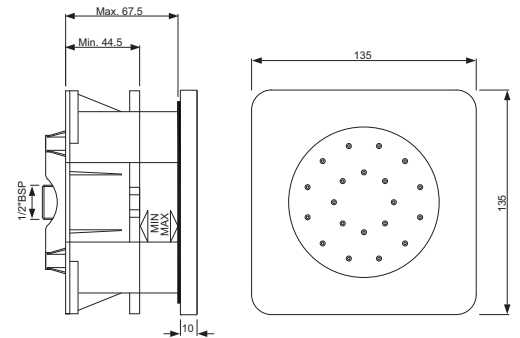

BSA-70071

Body shower 135 X 135mm (ABS chrome plated face plate) with installation box and rubit cleaning system