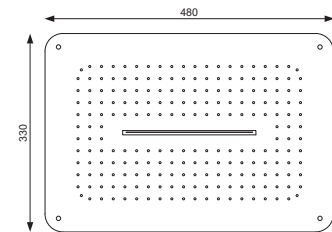

2-functions

Rain | Waterfall

Flow Rate in LPM at 3.0 Bar

Rain	16.10
Water Fall	33.36

OSA-70003BR

False ceiling **installation kit** for rainjoy 480 X 330mm consisting of 1 bracket, 4 anchors, 4 stud bolts, 12 hex nuts