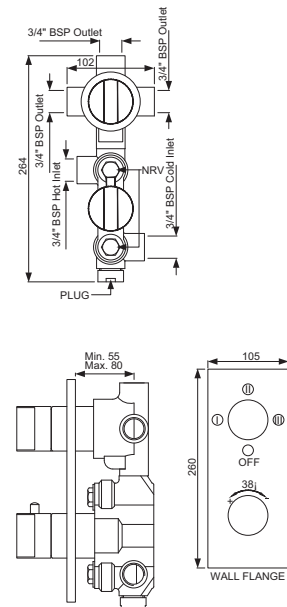

False ceiling **installation kit** for rainjoy 480 X 330mm consisting of 1 bracket, 4 anchors, 4 stud bolts, 12 hex nuts

OSA-70001SH

rainjoy 370 X 250mm AISI 304 stainless steel in chrome finish and without installation kit for false ceiling

2-functions

Rain | 2 X Mist

Flow Rate in LPM at 3.0 Bar

Rain 17.72

Mist 1.03

OSA-70001BR

False ceiling **installation kit** for rainjoy 370 X 250mm consisting of 1 bracket, 4 anchors, 4 stud bolts, 12 hex nuts

BSA-70071

Body shower 135 X 135mm (ABS chrome plated face plate) with installation box and rubit cleaning system

THK-681N

Thermatik-R concealed thermostat bath & shower mixer

THK-683N

Thermatik-R concealed thermostat with control unit for 3-outlets and integrated shut-off valve