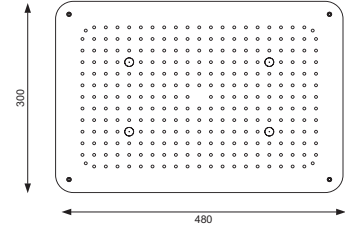

OSA-70003SH

rainjoy 480 X 330mm AISI 304 stainless steel in chrome finish and without installation kit for false ceiling

2-functions

Rain | 4 X Mist

Flow Rate in LPM at 3.0 Bar

Rain 17.36

Mist 2.11

OSA-70003BR