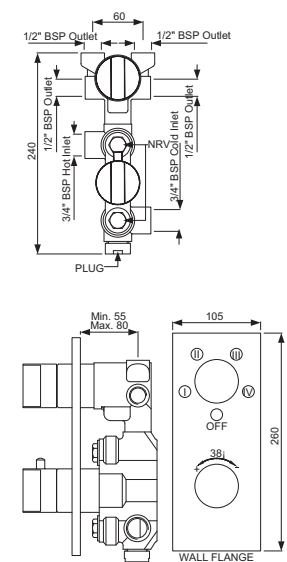

THK-685N

Thermatik-R concealed thermostat with control unit for 4-outlets and integrated shut-off valve