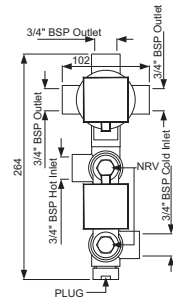

THK-693N

Thermatik-S concealed thermostat with control unit for 3-outlets and integrated shut-off valve