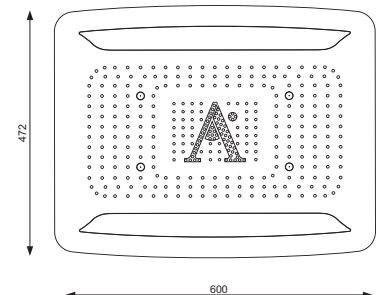

OSA-70005BR

False ceiling **installation kit** for rainjoy 600 X 472mm consisting of 1 bracket, 4 anchors, 4 stud bolts, 12 hex nuts