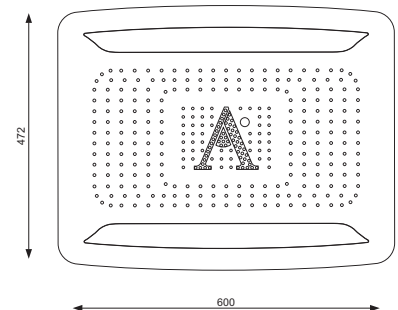

OSA-70005BR

False ceiling **installation kit** for rainjoy 600 X 472mm consisting of 1 bracket, 4 anchors, 4 stud bolts, 12 hex nuts