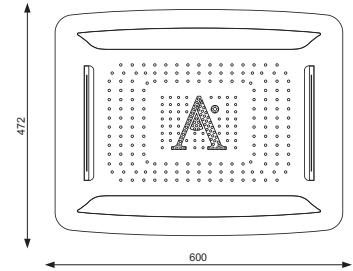

OSA-70009SH

rainjoy 600 X 472mm AISI 304 stainless steel in chrome finish with RGB LED lights, remote control and without installation kit for false ceiling

Chromotherapy (RGB): LED x 0.23W with 12V Power Supply (SMPS) Including Controller, connecting to AC 100-240V, 50-60Hz

3-functions

Rain | Intense | 2 X Waterfall

Flow Rate in LPM at 3.0 Bar

Rain	32.36
Intense	10.63
Water Fall	38.33

OSA-70005BR

False ceiling **installation kit** for rainjoy 600 X 472mm consisting of 1 bracket, 4 anchors, 4 stud bolts, 12 hex nuts