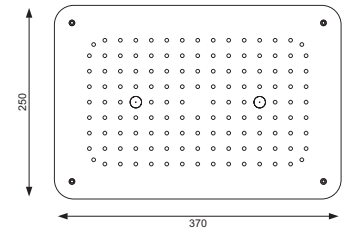

OSA-70003SH

rainjoy 480 X 330mm AISI 304 stainless steel in chrome finish and without installation kit for false ceiling

2-functions

Rain | 4 X Mist

Flow Rate in LPM at 3.0 Bar

Rain 17.36

Mist 2.11

OSA-70003BR

False ceiling **installation kit** for rainjoy 480 X 330mm consisting of 1 bracket, 4 anchors, 4 stud bolts, 12 hex nuts

OSA-70001SH

rainjoy 370 X 250mm AISI 304 stainless steel in chrome finish and without installation kit for false ceiling

2-functions

Rain | 2 X Mist

Flow Rate in LPM at 3.0 Bar

Rain 17.72

Mist 1.03

OSA-70001BR

False ceiling **installation kit** for rainjoy 370 X 250mm consisting of 1 bracket, 4 anchors, 4 stud bolts, 12 hex nuts

BSA-70071

Body shower 135 X 135mm (ABS chrome plated face plate) with installation box and rubit cleaning system