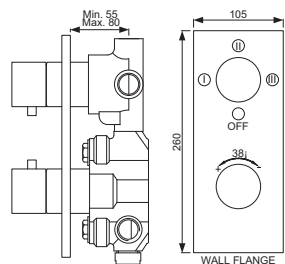

THK-693N

Thermatik-S concealed thermostat with control unit for 3-outlets and integrated shut-off valve