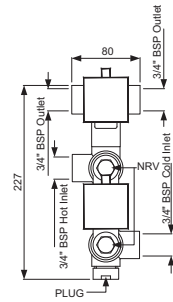

THK-691N

Thermatik-S concealed thermostat bath & shower mixer