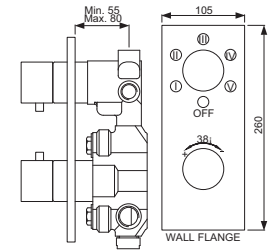

THK-697N

Thermatik-S concealed thermostat with control unit for 5-outlets and integrated shut-off valve