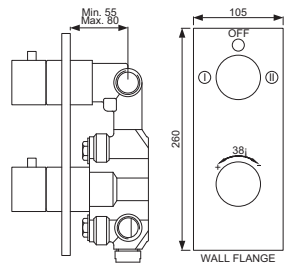

THK-691N

Thermatik-S concealed thermostat bath & shower mixer