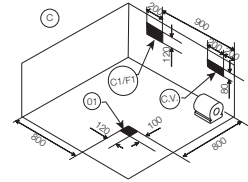

Image is only for illustration purpose

Model :	Fusion
Category:	Whirlpool Combi System
Code:	JWP-WHT-GMI140CX
Size (mm):	1400 X 1400 X 450
Material:	Acrylic PMMA
Reinforcement:	PU GREEN
Accessories Included:	- Drain & Overflow with Filler - Frame SS202 - Headrest
Accessories Excluded:	Angular Panel: JWA-WHT-FUSNCPX
Features	Water Pump : 1 Hp@50 Hz Water Jets : 6 Back Jets: 4 Air Blower : 0.90 Hp @50/60Hz Air Jets : 12 Keypad Control Air Regulator Water Level Sensor Chromotherapy Disinfection Vaccum Suction Breaker 3 Tier Testing