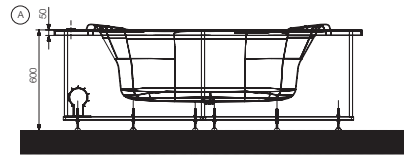

Image is only for illustration purpose

Model :	Fusion
Category:	Whirlpool Combi System
Code:	JWP-WHT-GMI140CX
Size (mm):	1400 X 1400 X 450
Material:	Acrylic PMMA
Reinforcement:	PU GREEN
Accessories Included:	- Drain & Overflow with Filler - Frame SS202 - Headrest
Accessories Excluded:	Angular Panel: JWA-WHT-FUSNCPX
Features	Water Pump : 1 Hp@50 Hz Water Jets : 6 Back Jets: 4 Air Blower : 0.90 Hp @50/60Hz Air Jets : 12 Keypad Control Air Regulator Water Level Sensor Chromotherapy Disinfection Vaccum Suction Breaker 3 Tier Testing