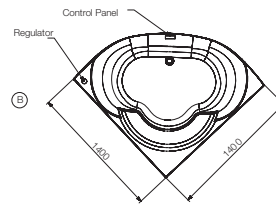

Image is only for illustration purpose

Model :	Fusion
Category:	Whirlpool Combi System
Code:	JWP-WHT-GMI140CX
Size (mm):	1400 X 1400 X 450
Material:	Acrylic PMMA
Reinforcement:	PU GREEN
Accessories Included:	- Drain & Overflow with Filler - Frame SS202 - Headrest
Accessories Excluded:	Angular Panel: JWA-WHT-FUSNCPX
Features	Water Pump : 1 Hp@50 Hz Water Jets : 6 Back Jets: 4 Air Blower : 0.90 Hp @50/60Hz Air Jets : 12 Keypad Control Air Regulator Water Level Sensor Chromotherapy Disinfection Vaccum Suction Breaker 3 Tier Testing