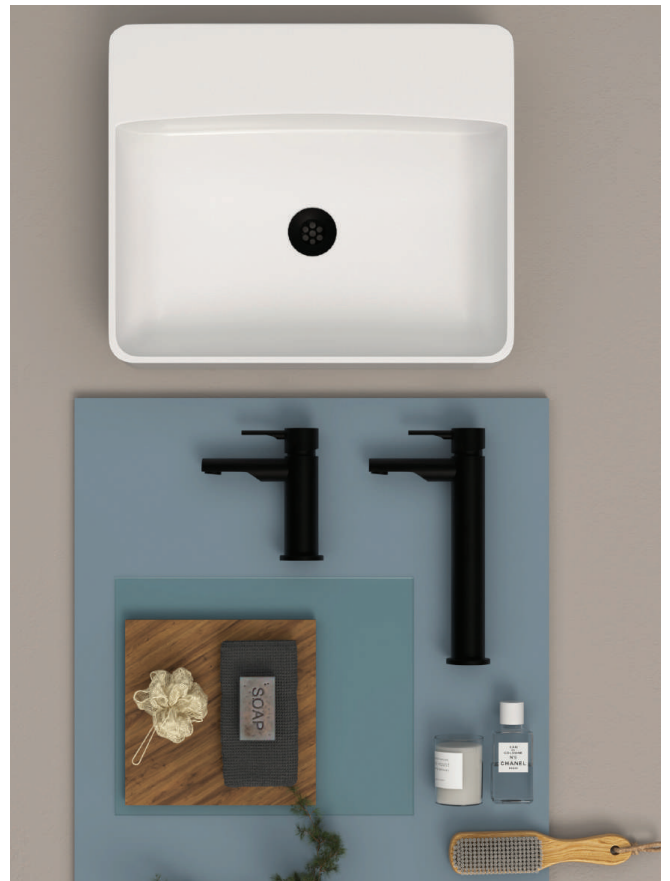

Mood Leonardo

Muted pastels set the stage for the fixtures and good lighting elevates it further