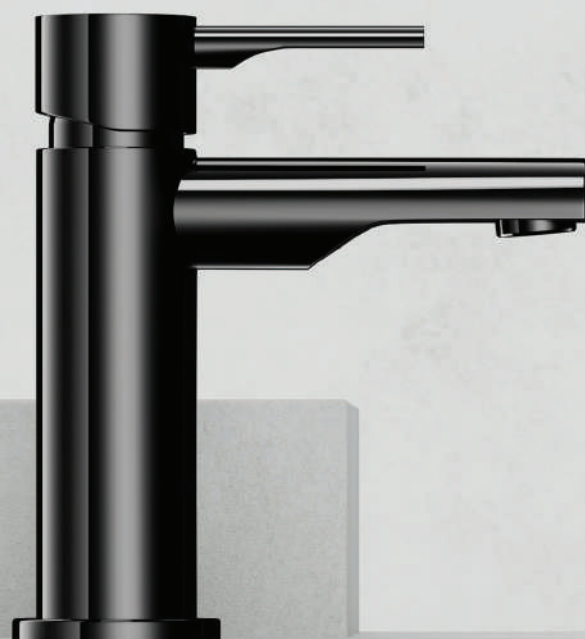

Available in  
3 Colour Finishes

Black Matt - BLM

Black Chrome - BCH

Chrome - CHR

“A form with a sculptural quality which achieves a contemporary lightness in its appearance while being eco-friendly and minimising the use of materials”