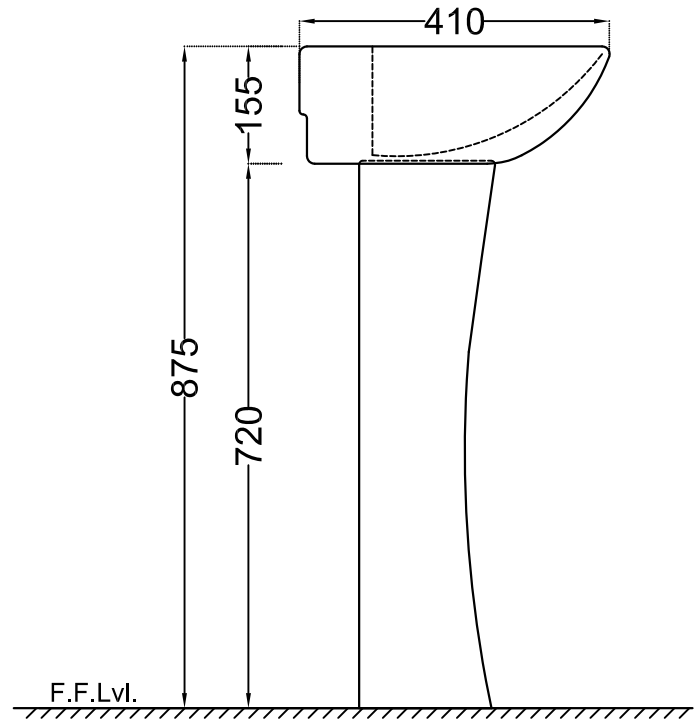

TOP VIEW

BACK VIEW

SIDE VIEW

	Jaquar Group Global Headquarters Plot No. 3, Sector- M-11, IMT Manesar Gurgaon, NCR - 122050, India E-mail : Sales: support@jaquar.com Customer Service : service@jaquar.com		ITEM CODE	ECS-WHT-801+ECS-WHT-301
	ITEM TYPE	WALL HUNG BASIN WITH FULL PEDESTAL		
	ITEM SIZE	555x410x205 mm With pedestal hight 875 mm		
	ALL DIMENSIONS ARE IN MM. (TOLERANCE ± 5 MM)			