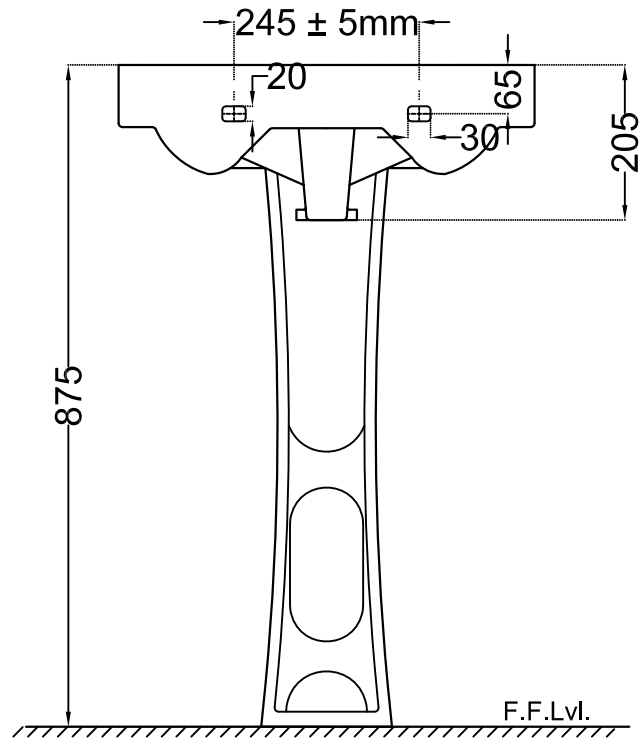

TOP VIEW

BACK VIEW

SIDE VIEW

	Jaquar Group Global Headquarters Plot No. 3, Sector- M-11, IMT Manesar Gurgaon, NCR - 122050, India E-mail : Sales: support@jaquar.com Customer Service : service@jaquar.com		ITEM CODE	ECS-WHT-801+ECS-WHT-301
	ITEM TYPE	WALL HUNG BASIN WITH FULL PEDESTAL		
	ITEM SIZE	555x410x205 mm With pedestal hight 875 mm		
	ALL DIMENSIONS ARE IN MM. (TOLERANCE ± 5 MM)			