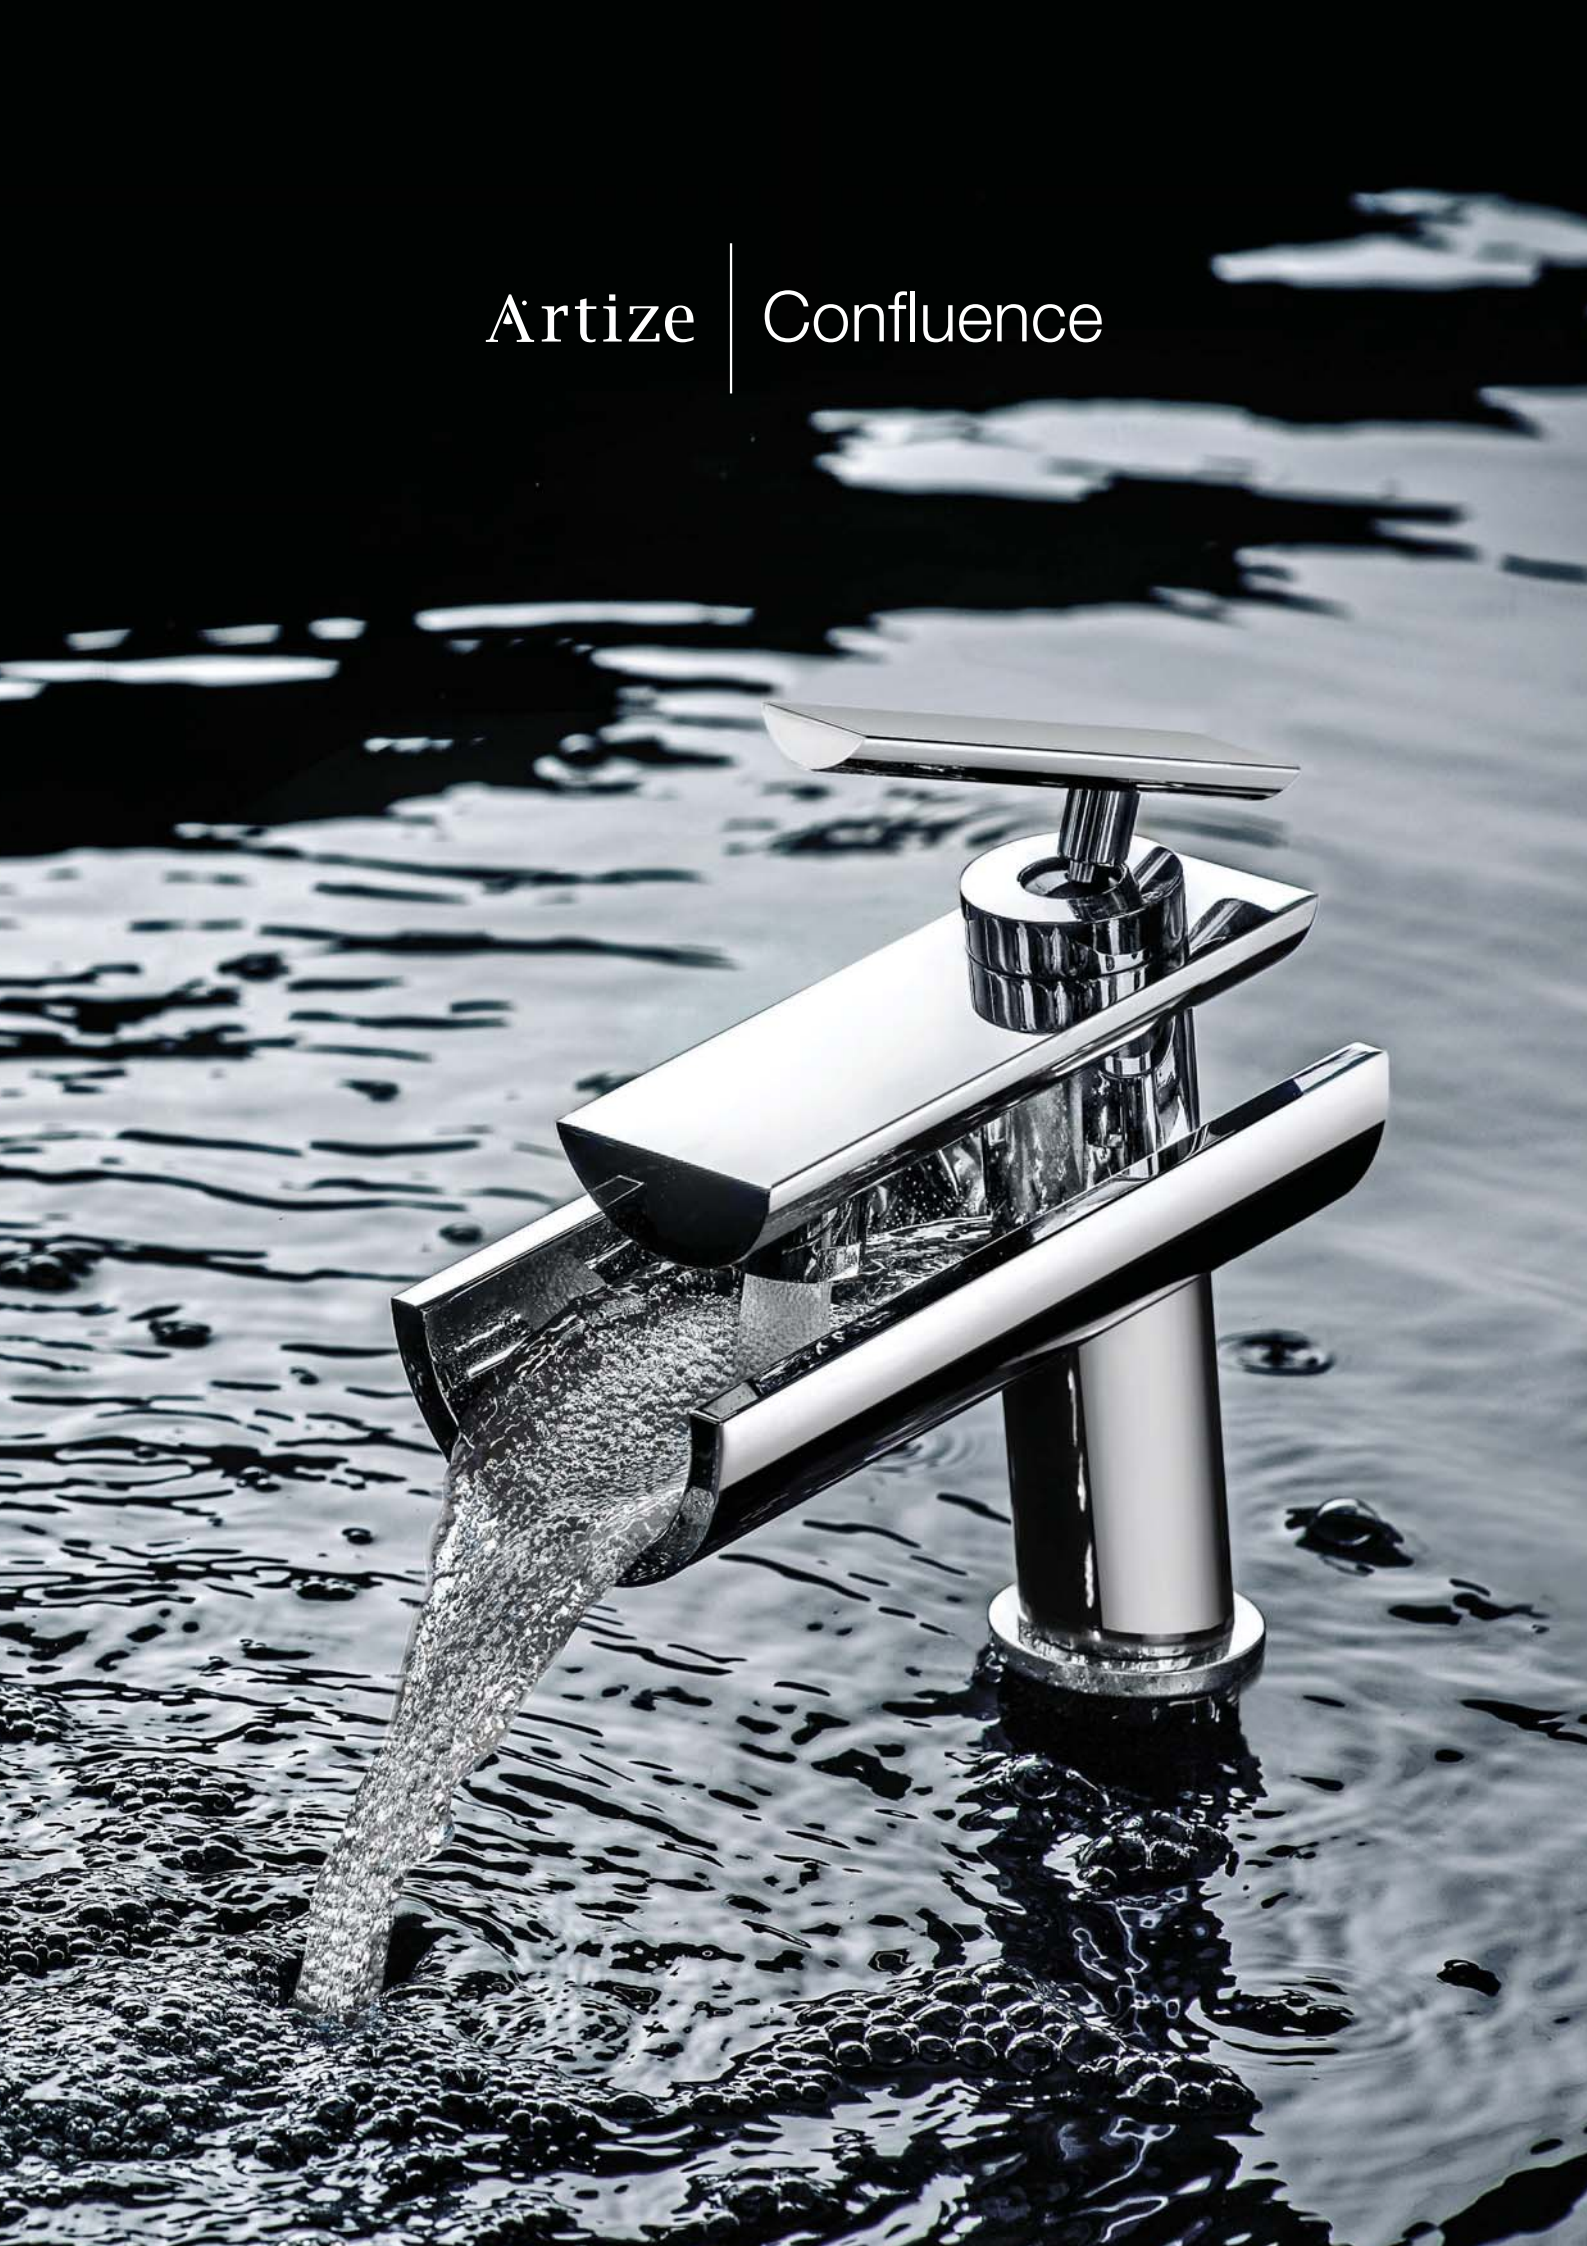

# biomorphic

Inspired by the age-old use of bamboo in channeling water from rivers and brooks, the Confluence basin mixer by Artize has been designed to deliver a natural flow of peace and serenity into your bathroom. The calming effect of naturally falling water has been replicated in Confluence by crafting a gentle flow that descends from a half-cut bamboo into your palms.

# Engineered for perfection

The design of Confluence overcomes several intriguing engineering challenges. It ensures that the flowing water never leaves the contours of the perfectly angled, bamboo-inspired channel.

The unique step-fall dispensing system also guarantees that the water arrives without creating a splash, always delivering an even and tranquil experience. The carefully calculated angle of the basin mixer also ensures that water doesn't stay in the spout.

Perfectly angled spout for smooth water flow

Mirror-finish for an impeccable look

Feather-light movement for smooth operation