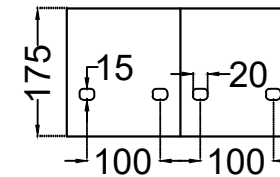

BACK VIEW

Jaquar Group

Global Headquarters
Plot No. 3, Sector- M-11, IMT Manesar
Gurgaon, NCR - 122050, India
E-mail : [Sales: support@jaquar.com](mailto:sales.support@jaquar.com)
Customer Service : service@jaquar.com

ITEM CODE	JDS-WHT-25841
ITEM TYPE	WALL HUNG BASIN
ITEM SIZE	315X450X175 mm
ALL DIMENSIONS ARE IN MM. (TOLERANCE ± 5 MM)