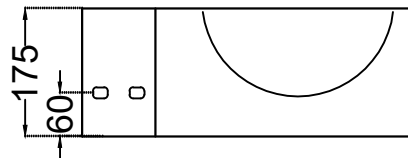

SIDE VIEW

Jaquar Group

Global Headquarters
Plot No. 3, Sector- M-11, IMT Manesar
Gurgaon, NCR - 122050, India
E-mail : [Sales: support@jaquar.com](mailto:sales.support@jaquar.com)
Customer Service : service@jaquar.com

ITEM CODE	JDS-WHT-25841
ITEM TYPE	WALL HUNG BASIN
ITEM SIZE	315X450X175 mm
ALL DIMENSIONS ARE IN MM. (TOLERANCE ± 5 MM)