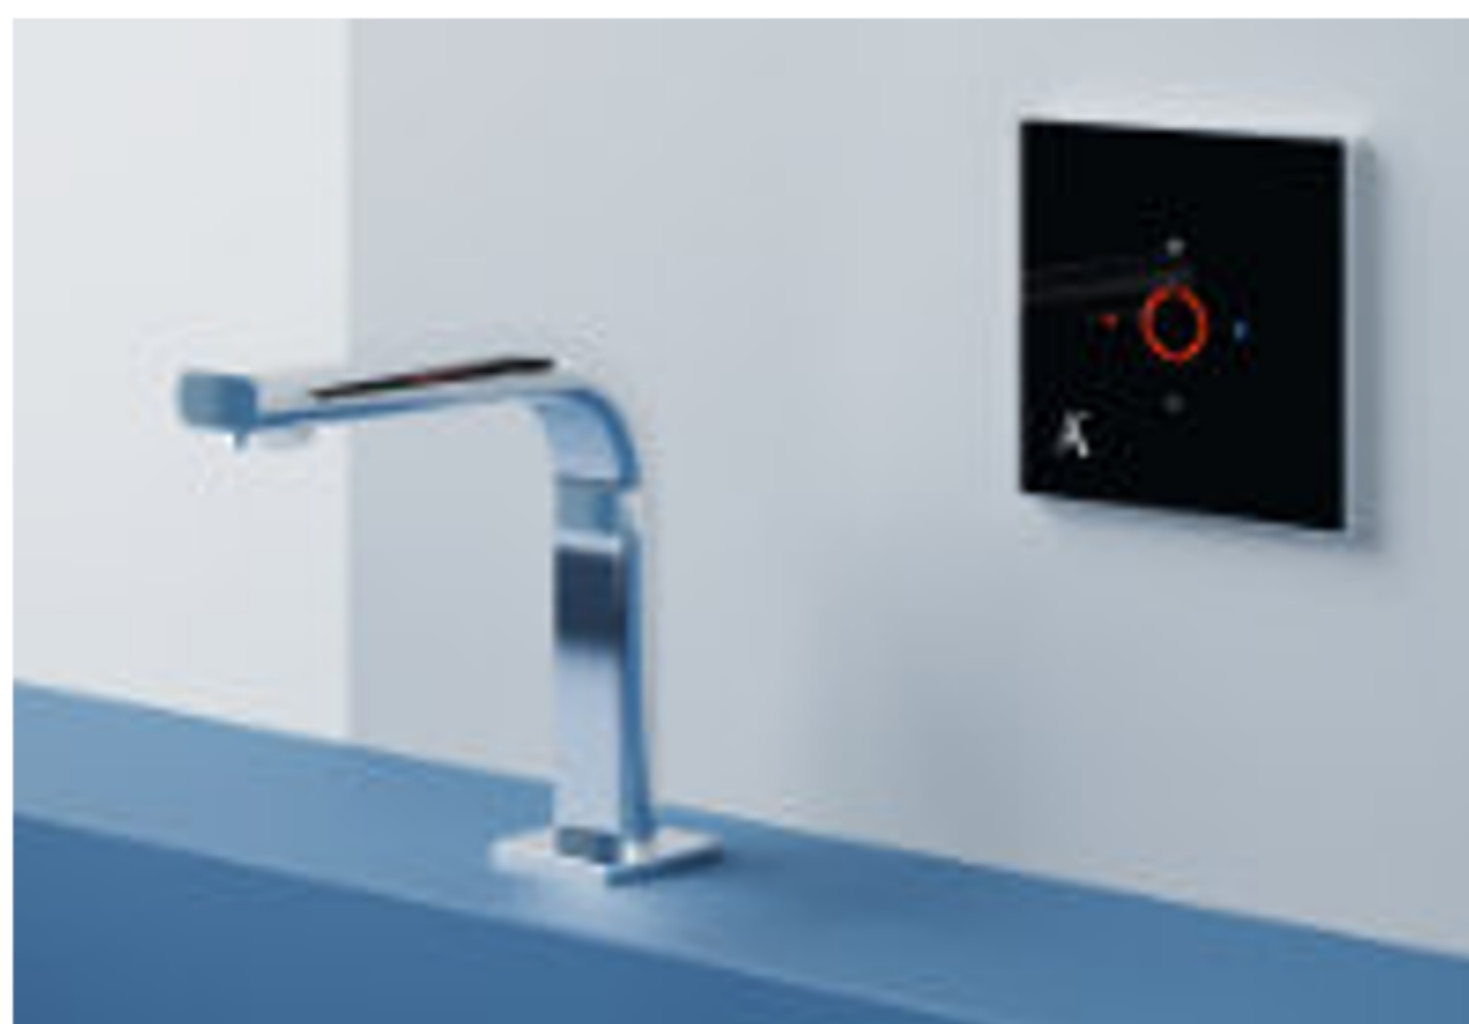

PG 16, LUXELET

PG 22, I-TAP