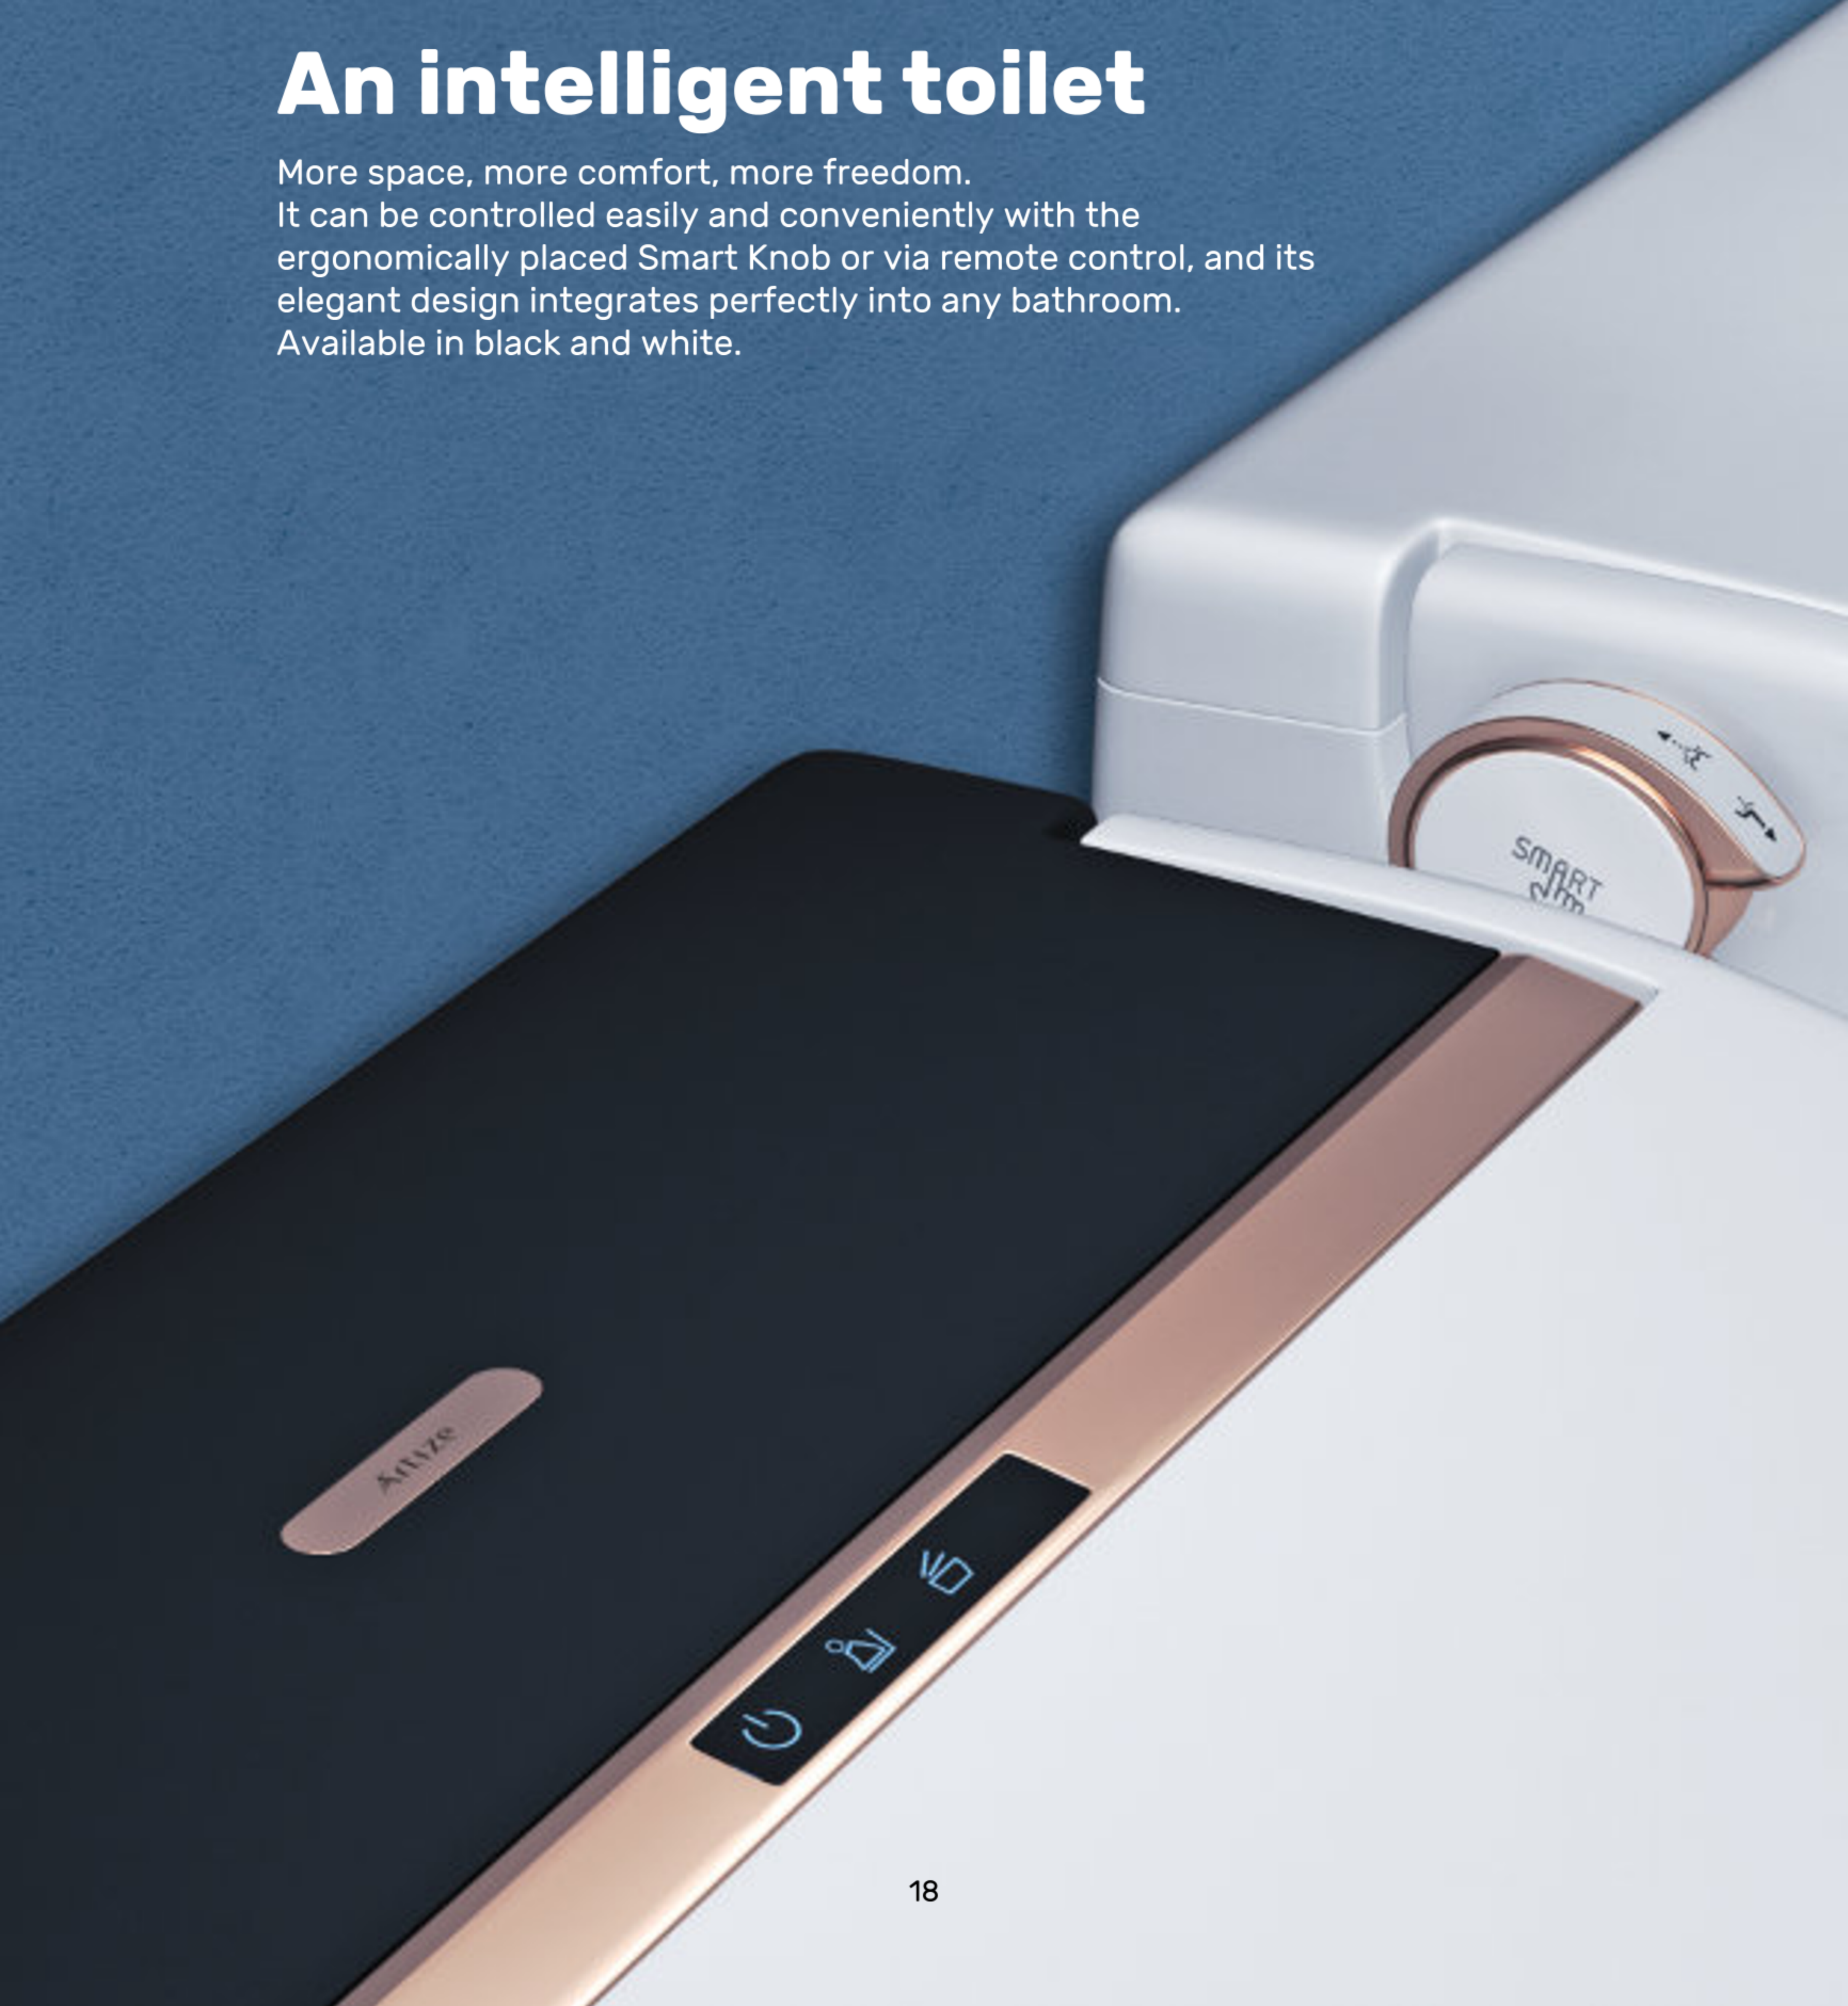

LUXELET

CONVENIENCE AND SENSE

Artize's Luxelet brings together an array of features that deliver unprecedented levels of hygiene, comfort and convenience. Experience some of these to know why you'll never be able to go back to other toilets ever again.

An intelligent toilet

More space, more comfort, more freedom.
It can be controlled easily and conveniently with the ergonomically placed Smart Knob or via remote control, and its elegant design integrates perfectly into any bathroom.
Available in black and white.