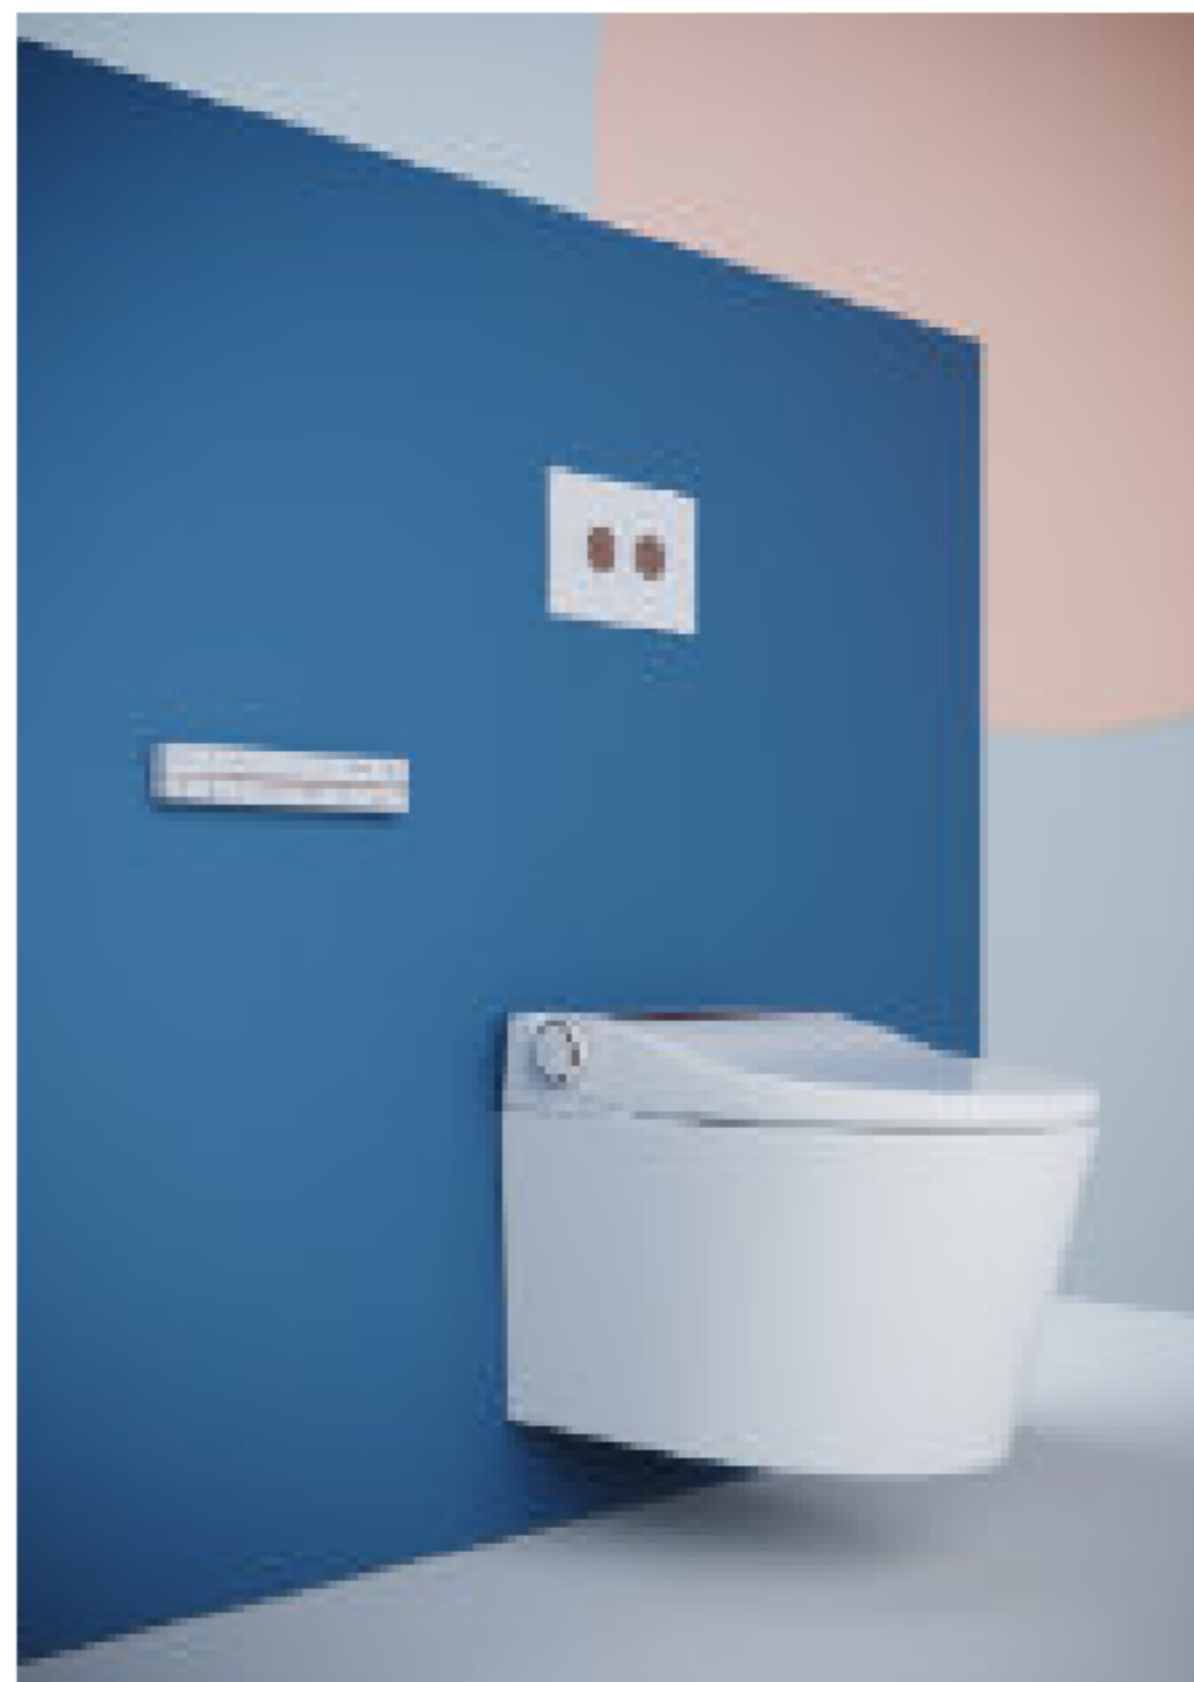

SMART BATHROOM

PG 8, SHOWERTRONIC IV6