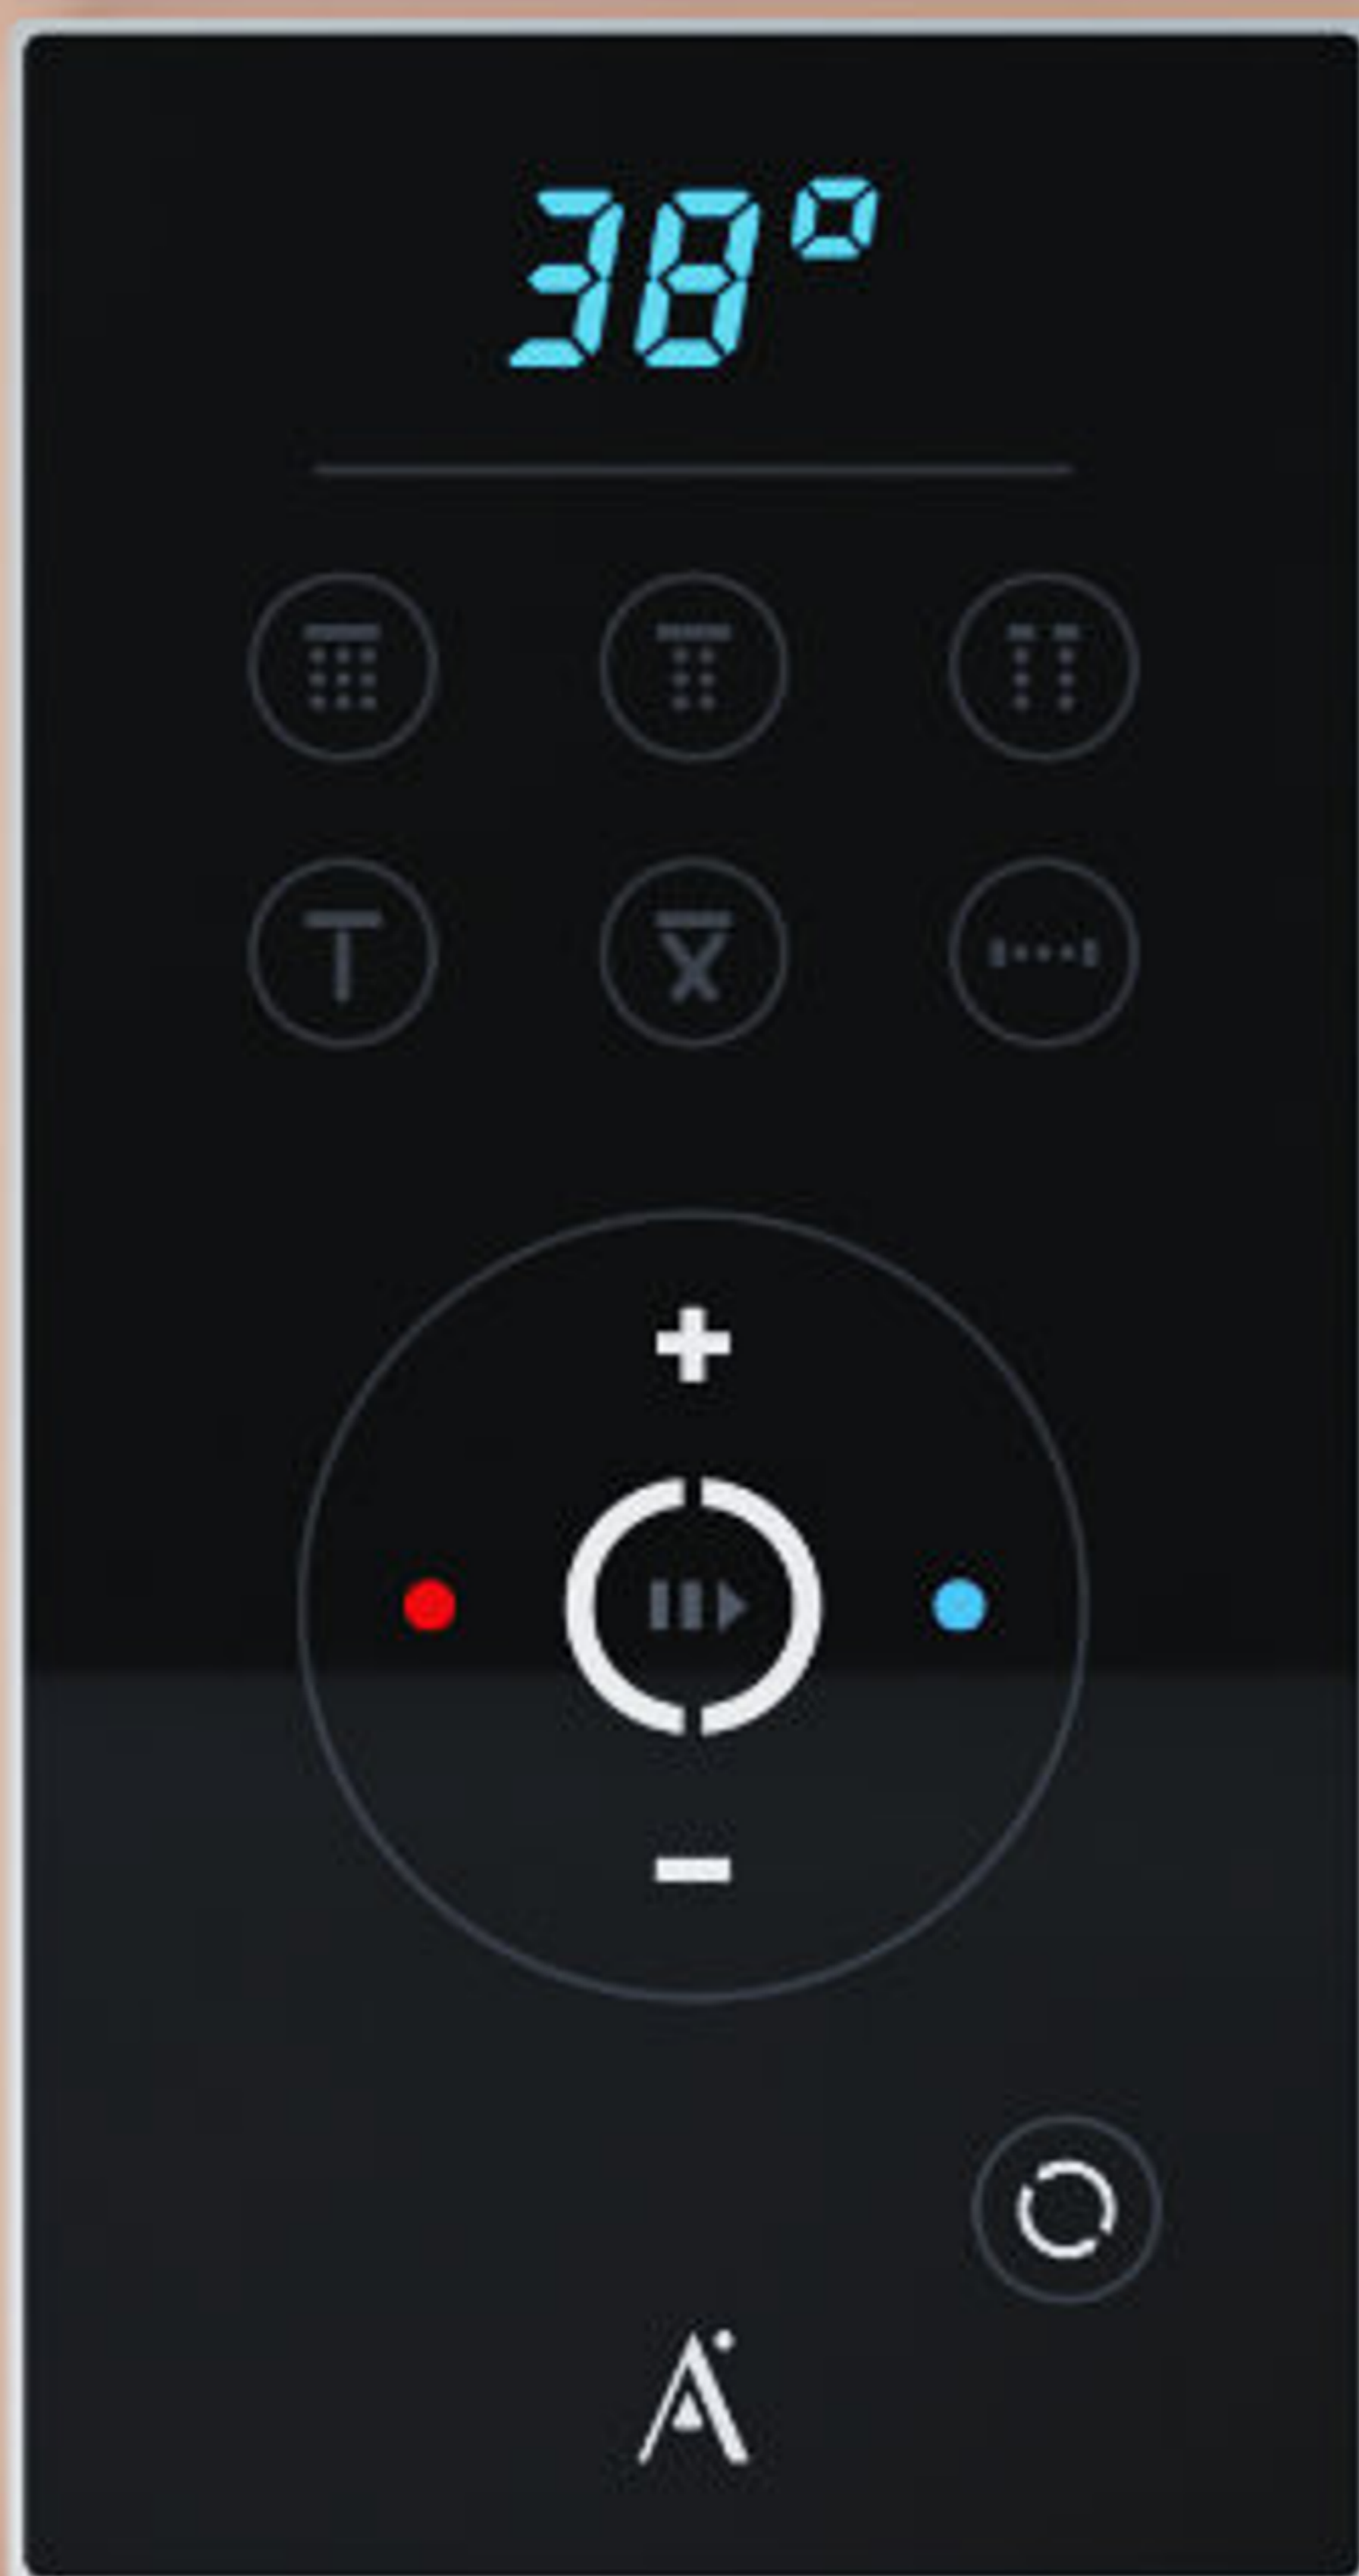

FROM TOUCH TO PLEASURE

Artize Showertronic iV6 is an intelligent water mixer system, which automatically maintains the water temperature and flow rate during showering. At the touch of a fingertip on the high-durability, waterproof touchpad, you can choose your shower mode, control the temperature, and manage water flow.