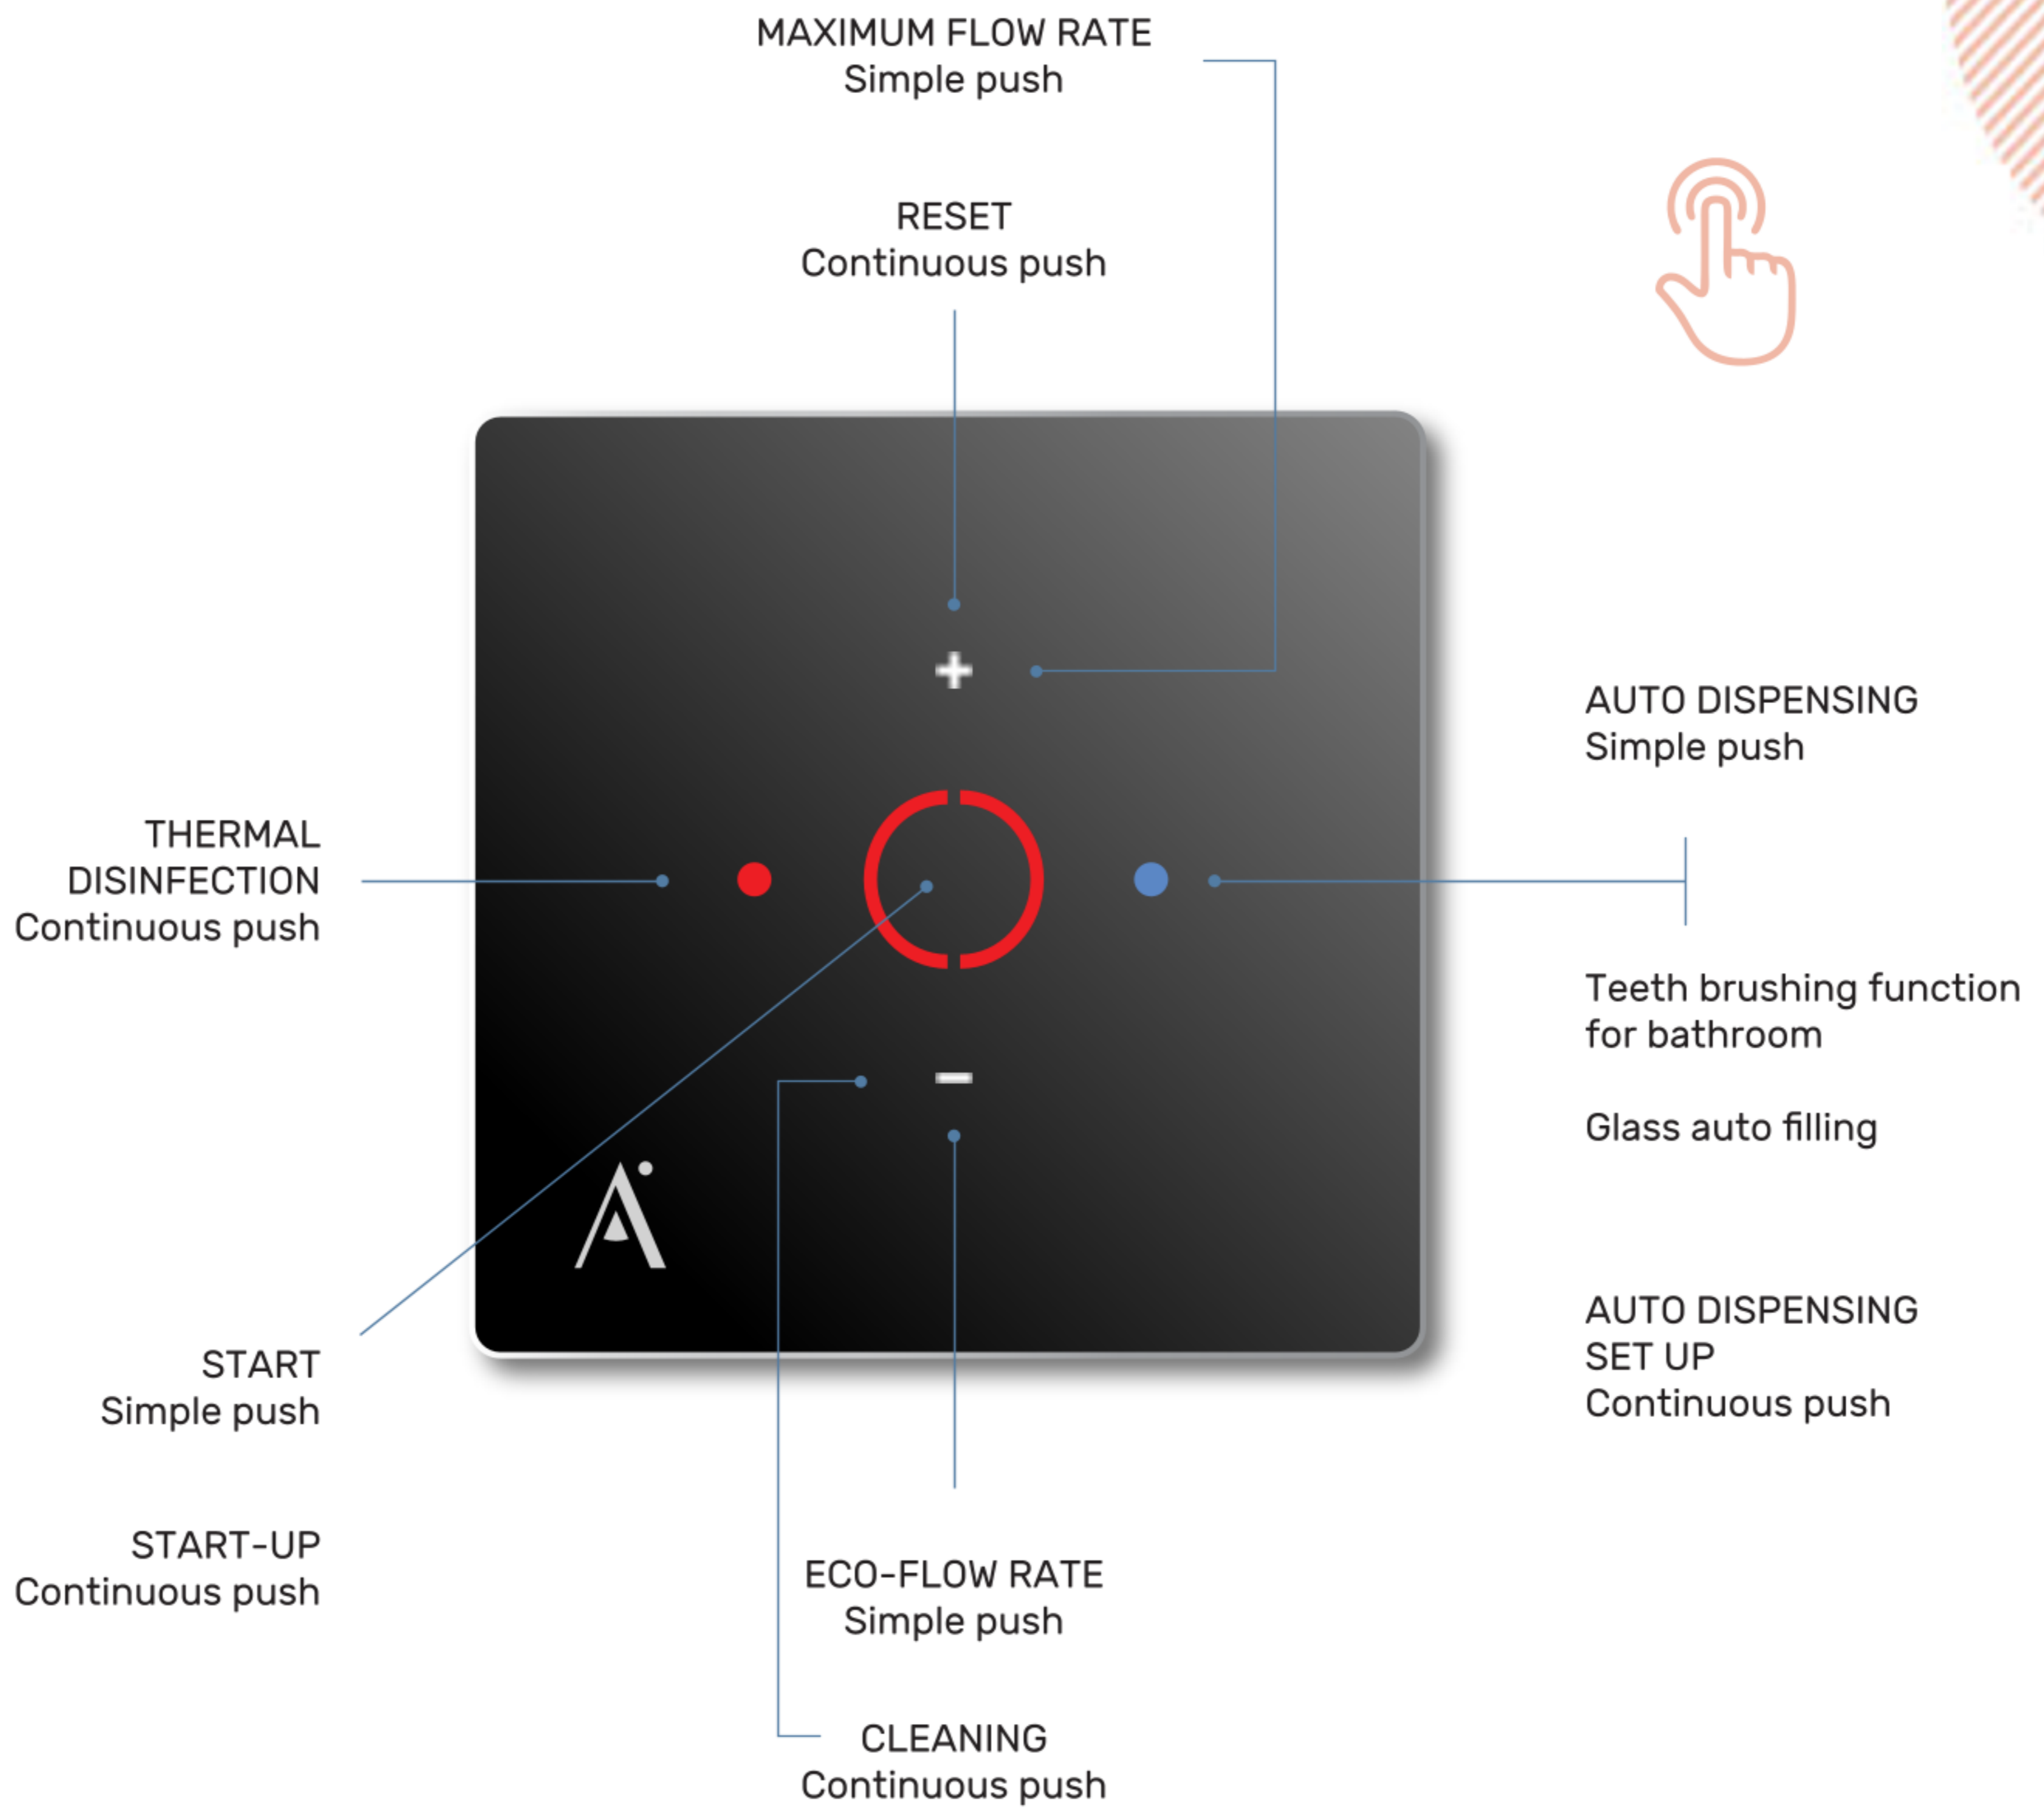

EASY

The I-TAP system is developed to be integrated into any type of washbasin in combination with an electronic CPU capable of digital reading and accurate thermostatic regulation of water temperature and flow rate.

I-TAP

SMART BATHROOM

A better way to wash your hands

The I-TAP is a ground breaking digital tap system that separates the temperature and flow of water with one simple touch.

This means the temperature you choose is the temperature you get, saving both water and energy.

DECK MOUNTED

Developed to be integrated into any type of washbasin counter in combination with its CPU device. Easy to reach by all age groups.

SMART BATHROOM

TALL BOY

The I-TAP system essential design allows for all types of basin configurations.

SMART BATHROOM

WALL MOUNTED

Free your top with a fully concealed installation.
Really smart.

SMART BATHROOM

I-TAP MULTI-FUNCTIONAL TOUCH PANEL

ON MODE

I-TAP MULTI-FUNCTIONAL TOUCH PANEL

OFF MODE