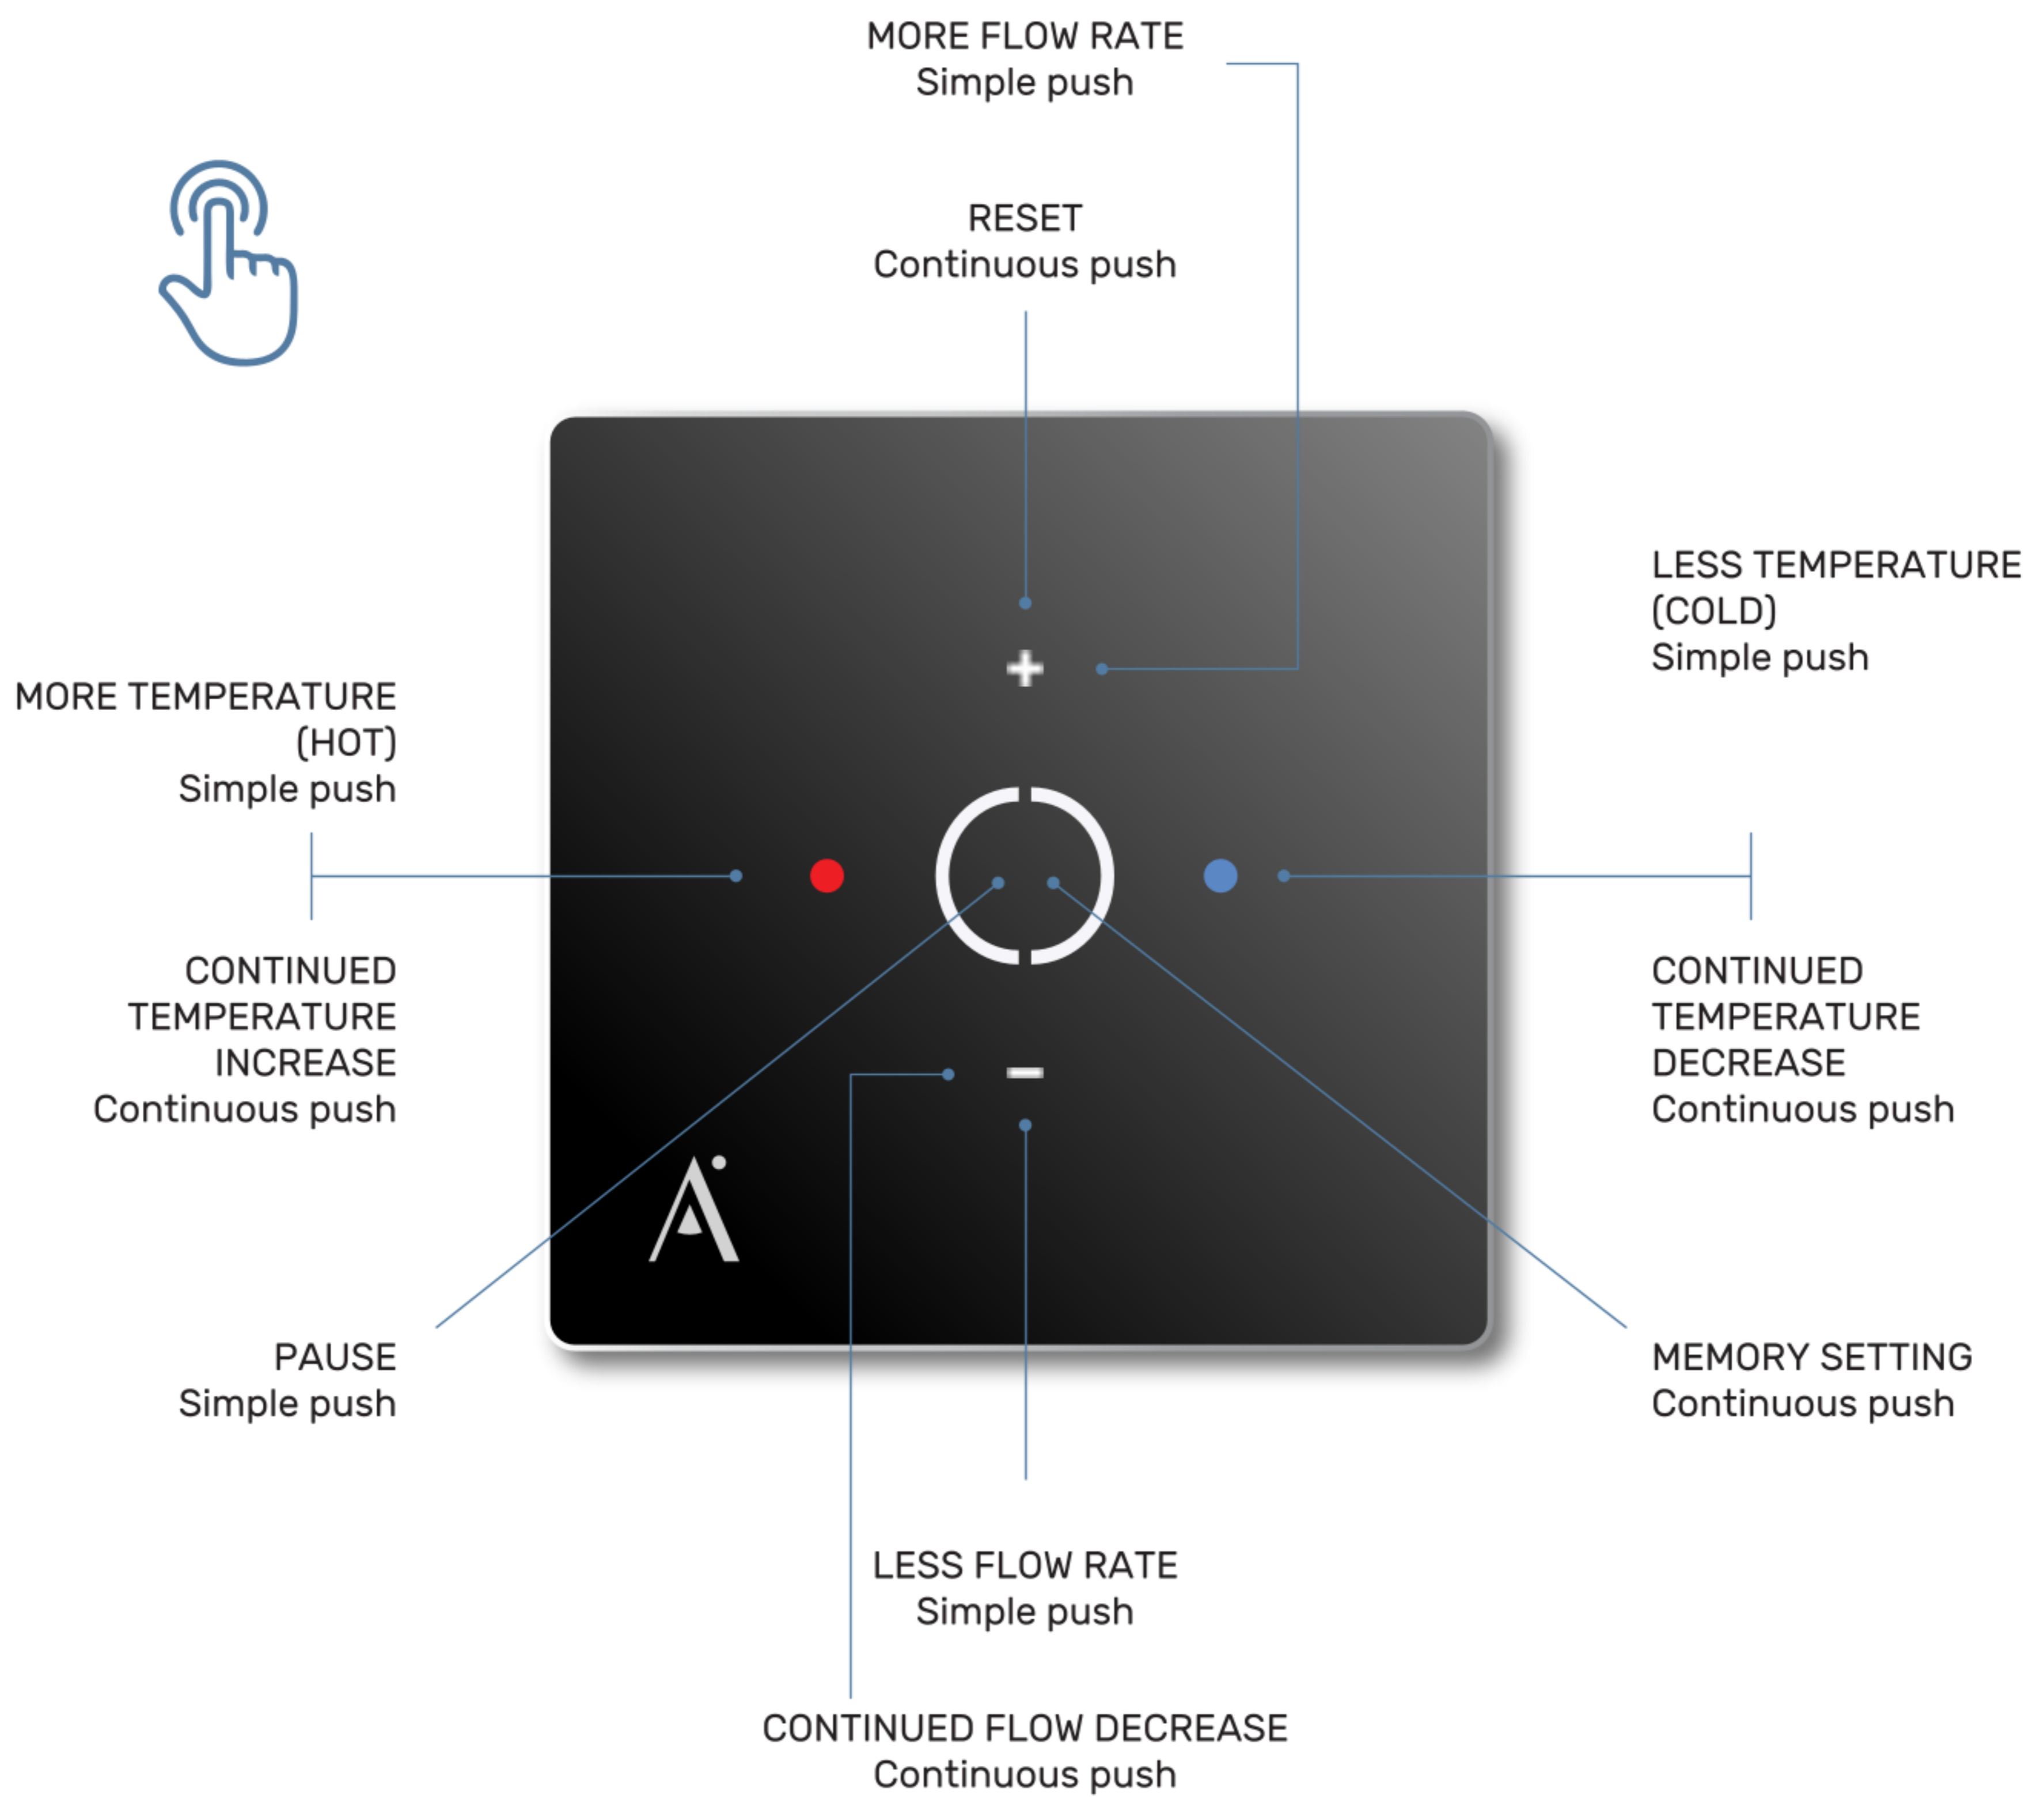

EASY

The I-TAP system is developed to be integrated into any type of washbasin in combination with an electronic CPU capable of digital reading and accurate thermostatic regulation of water temperature and flow rate.

I-TAP

SMART BATHROOM

A better way to wash your hands

The I-TAP is a ground breaking digital tap system that separates the temperature and flow of water with one simple touch.

This means the temperature you choose is the temperature you get, saving both water and energy.

DECK MOUNTED

Developed to be integrated into any type of washbasin counter in combination with its CPU device. Easy to reach by all age groups.

SMART BATHROOM

TALL BOY

The I-TAP system essential design allows for all types of basin configurations.

SMART BATHROOM

WALL MOUNTED

Free your top with a fully concealed installation.
Really smart.

SMART BATHROOM

I-TAP MULTI-FUNCTIONAL TOUCH PANEL

ON MODE

I-TAP MULTI-FUNCTIONAL TOUCH PANEL

OFF MODE