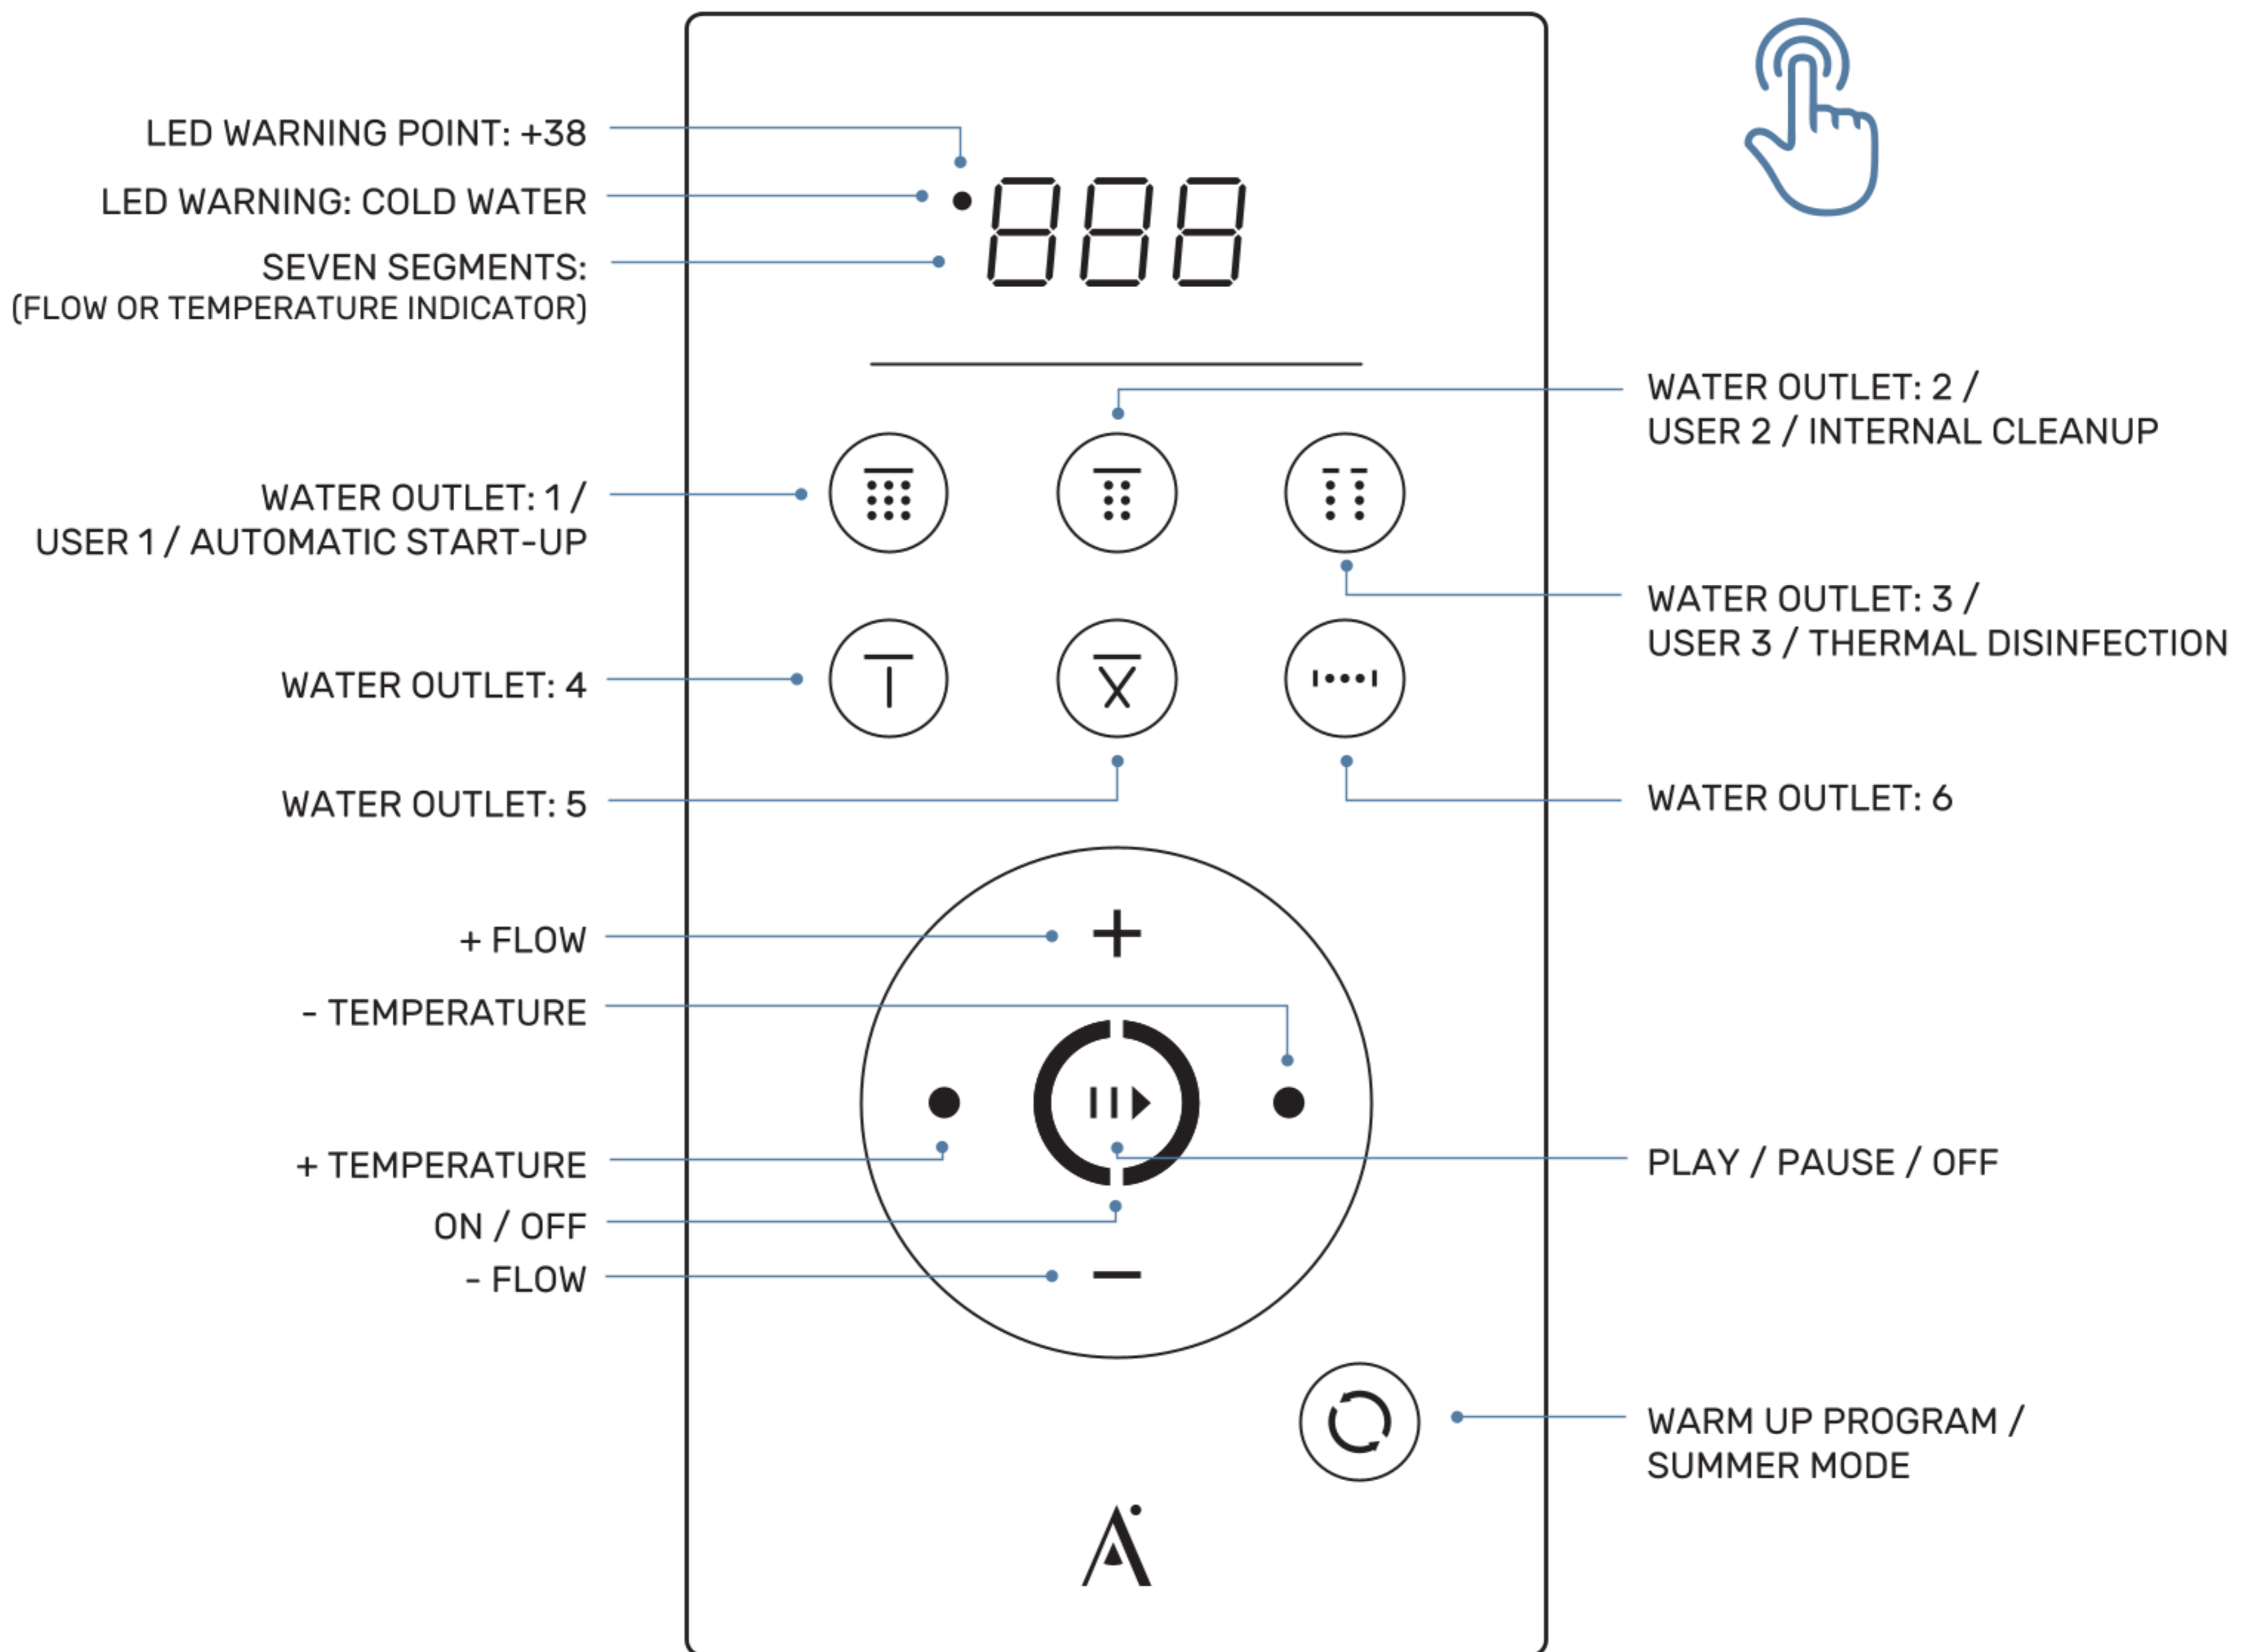

SHOWERTRONIC IV6 MULTI-FUNCTIONAL TOUCH PANEL