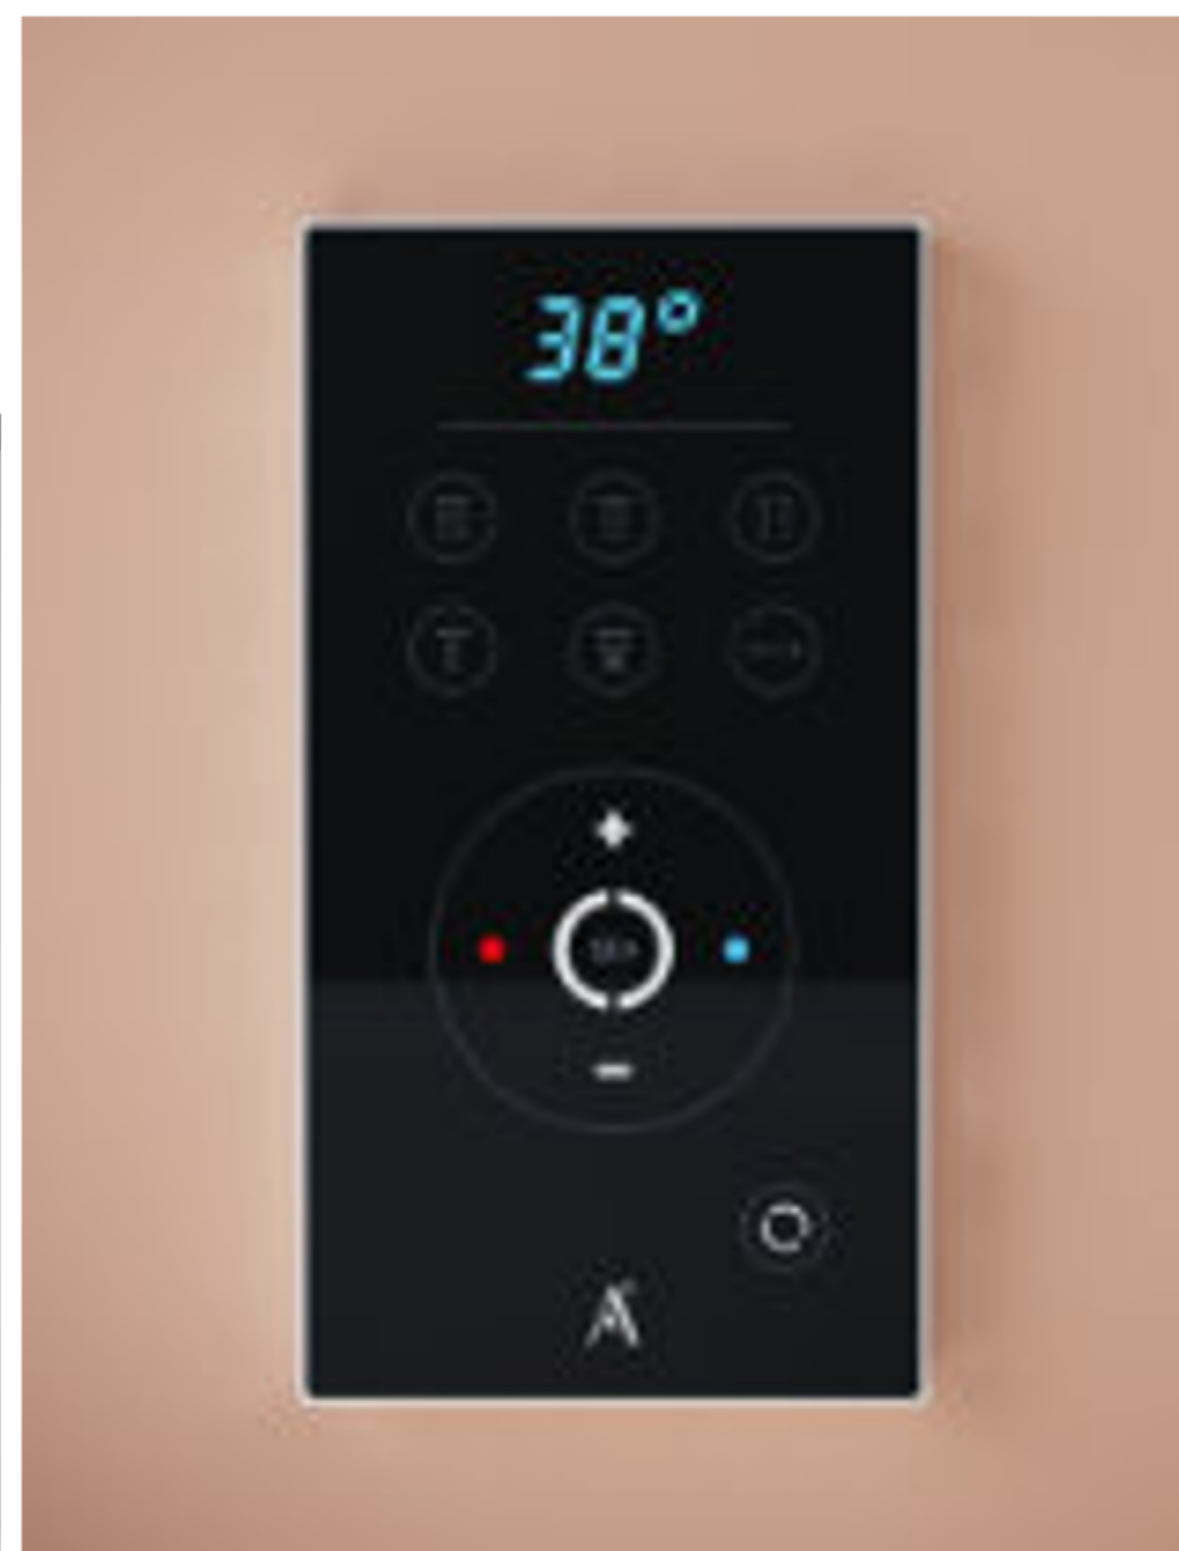

Create personalised settings, control water temperature and flow with unparalleled precision, save water, enjoy automatic cleaning functions: experience technology at its finest.

SMART BATHROOM

PG 8, SHOWERTRONIC IV6