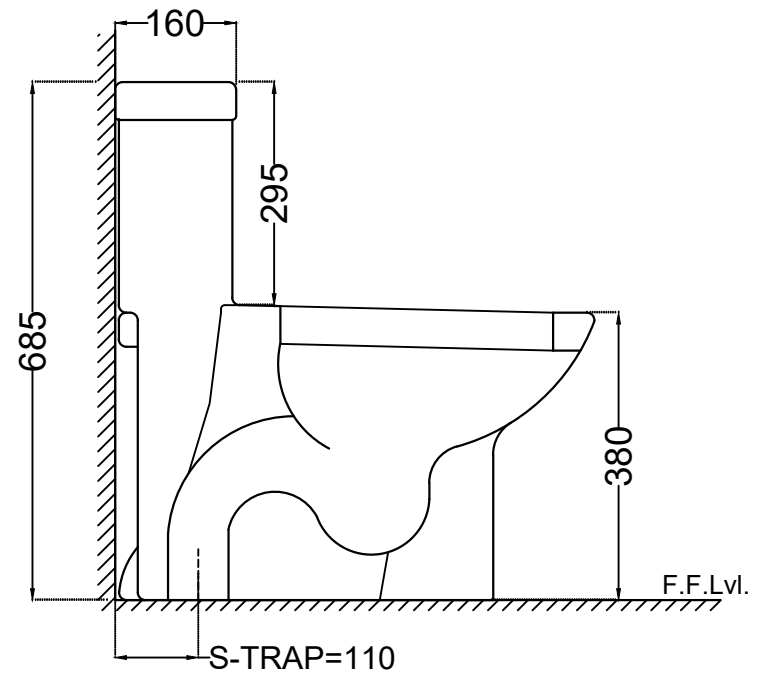

TOP VIEW

SIDE VIEW

 <p>Jaquar Group Global Headquarters Plot No. 3, Sector- M-11, IMT Manesar Gurgaon, NCR - 122050, India E-mail : Sales: support@jaquar.com Customer Service : service@jaquar.com</p>	ITEM CODE	SLS-WHT-6851S110PP
	ITEM TYPE	SINGLE PIECE WC S-TRAP-110 MM
	ITEM SIZE	360x640x685 mm
	ALL DIMENSIONS ARE IN MM. (TOLERANCE ± 5 MM)	