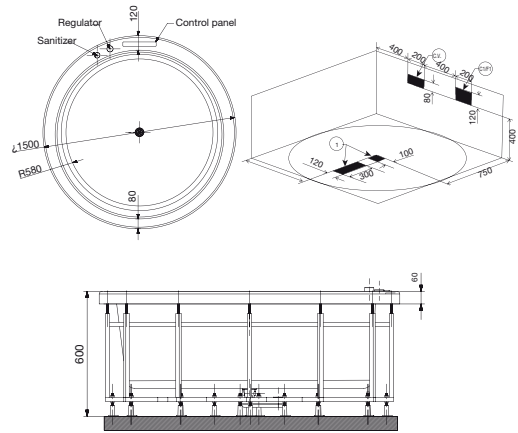

Image is only for illustration purpose

Model :	Fonte R
Category:	Whirlpool Water System
Code:	JWP-WHT-POINT150WX
Size (mm):	1500 X 1500 X 470
Material:	Acrylic PMMA
Reinforcement:	PU GREEN
Accessories Included:	- Drain & Overflow with Filler - Frame SS202
Accessories Excluded:	
Features	Water Pump : 1.40 Hp@50 Hz Water Jets : 8 Keypad Control Air Regulator Water Level Sensor Chromotherapy Disinfection Vaccum Suction Breaker 3 Tier Testing