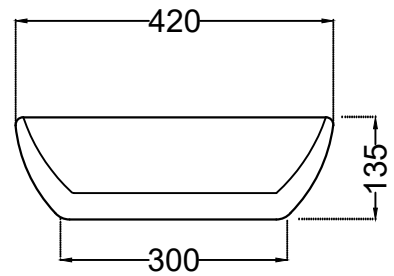

TOP VIEW

SIDE VIEW

 <p>Jaquar Group Global Headquarters Plot No. 3, Sector- M-11, IMT Manesar Gurgaon, NCR - 122050, India E-mail : Sales: support@jaquar.com Customer Service : service@jaquar.com</p>	ITEM CODE	ARS-WHT-39901
	ITEM TYPE	Table top basin
	ITEM SIZE	420x420x135 mm
	ALL DIMENSIONS ARE IN MM. (TOLERANCE ± 5 MM)	